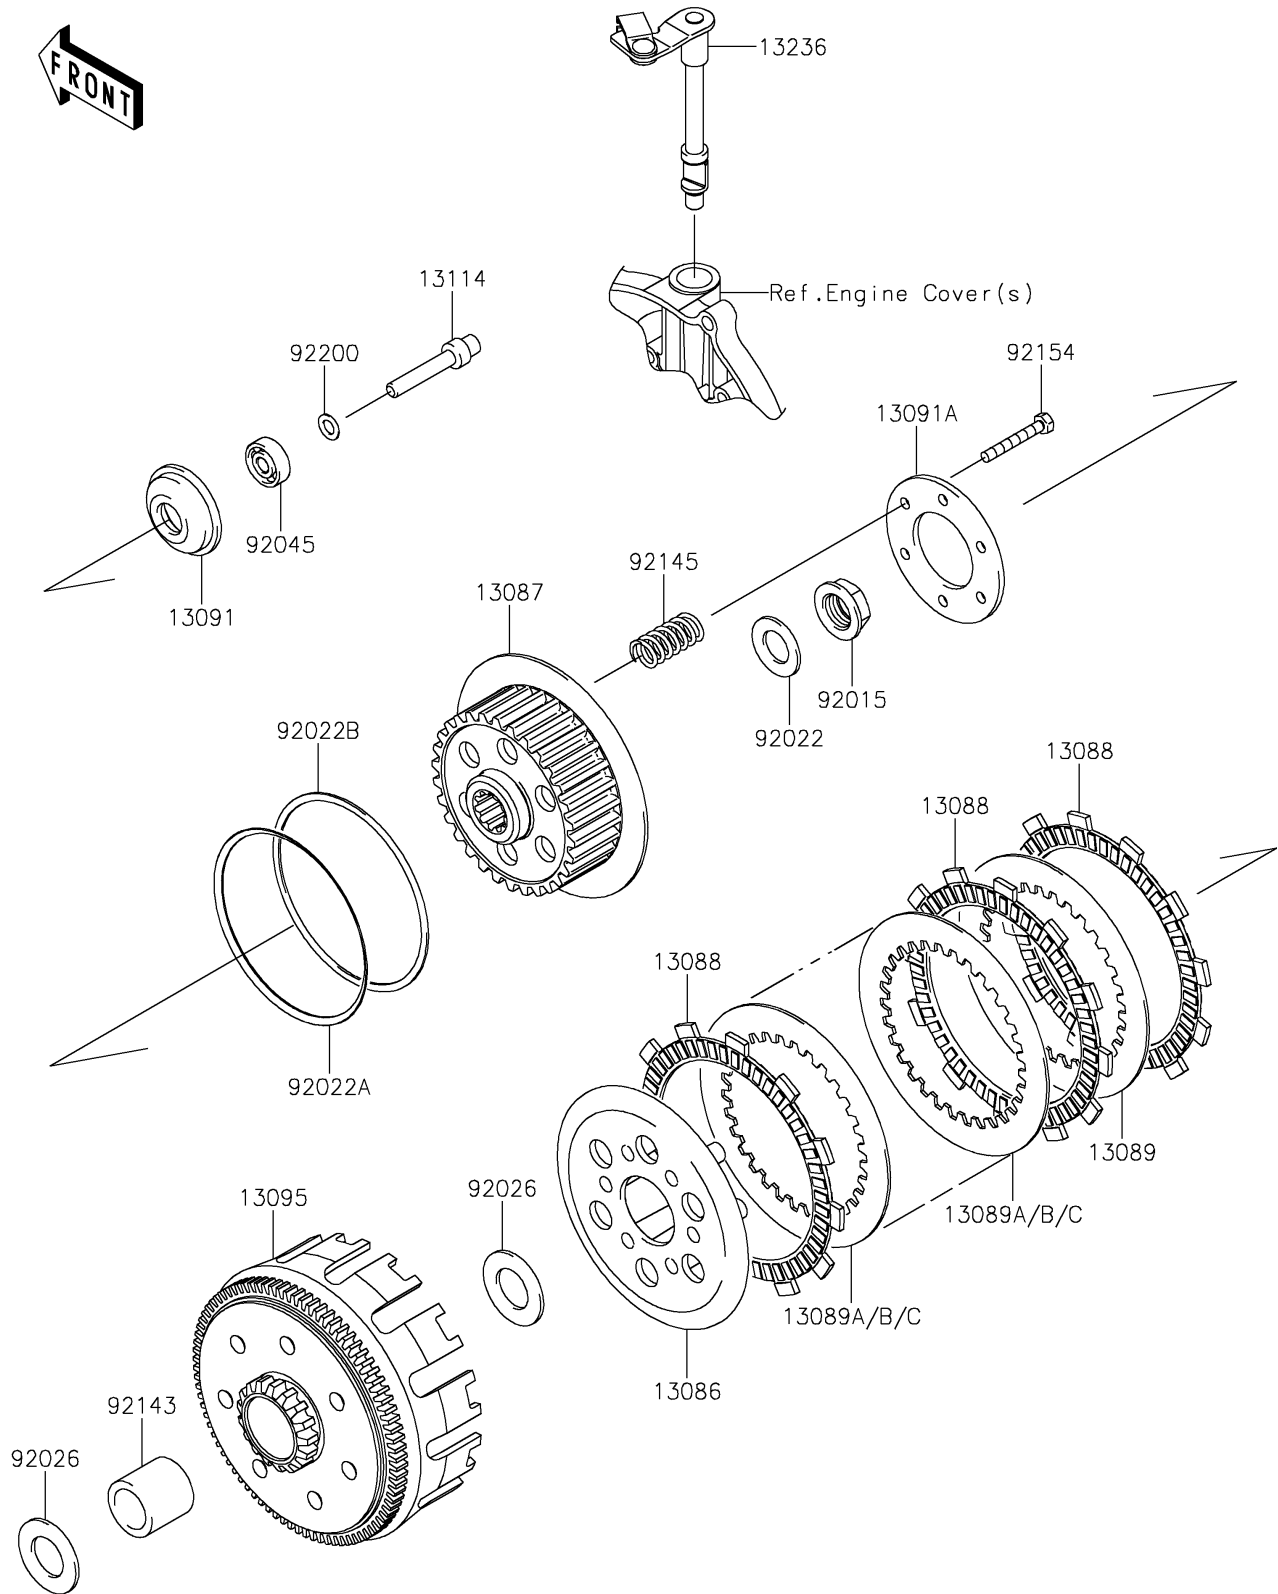

2018 KLX[®] 250 CAMO

PARTS DIAGRAM

Clutch

E1350

2018 KLX[®] 250 CAMO

PARTS LIST

Clutch

ITEM NAME

PART NUMBER

QUANTITY
