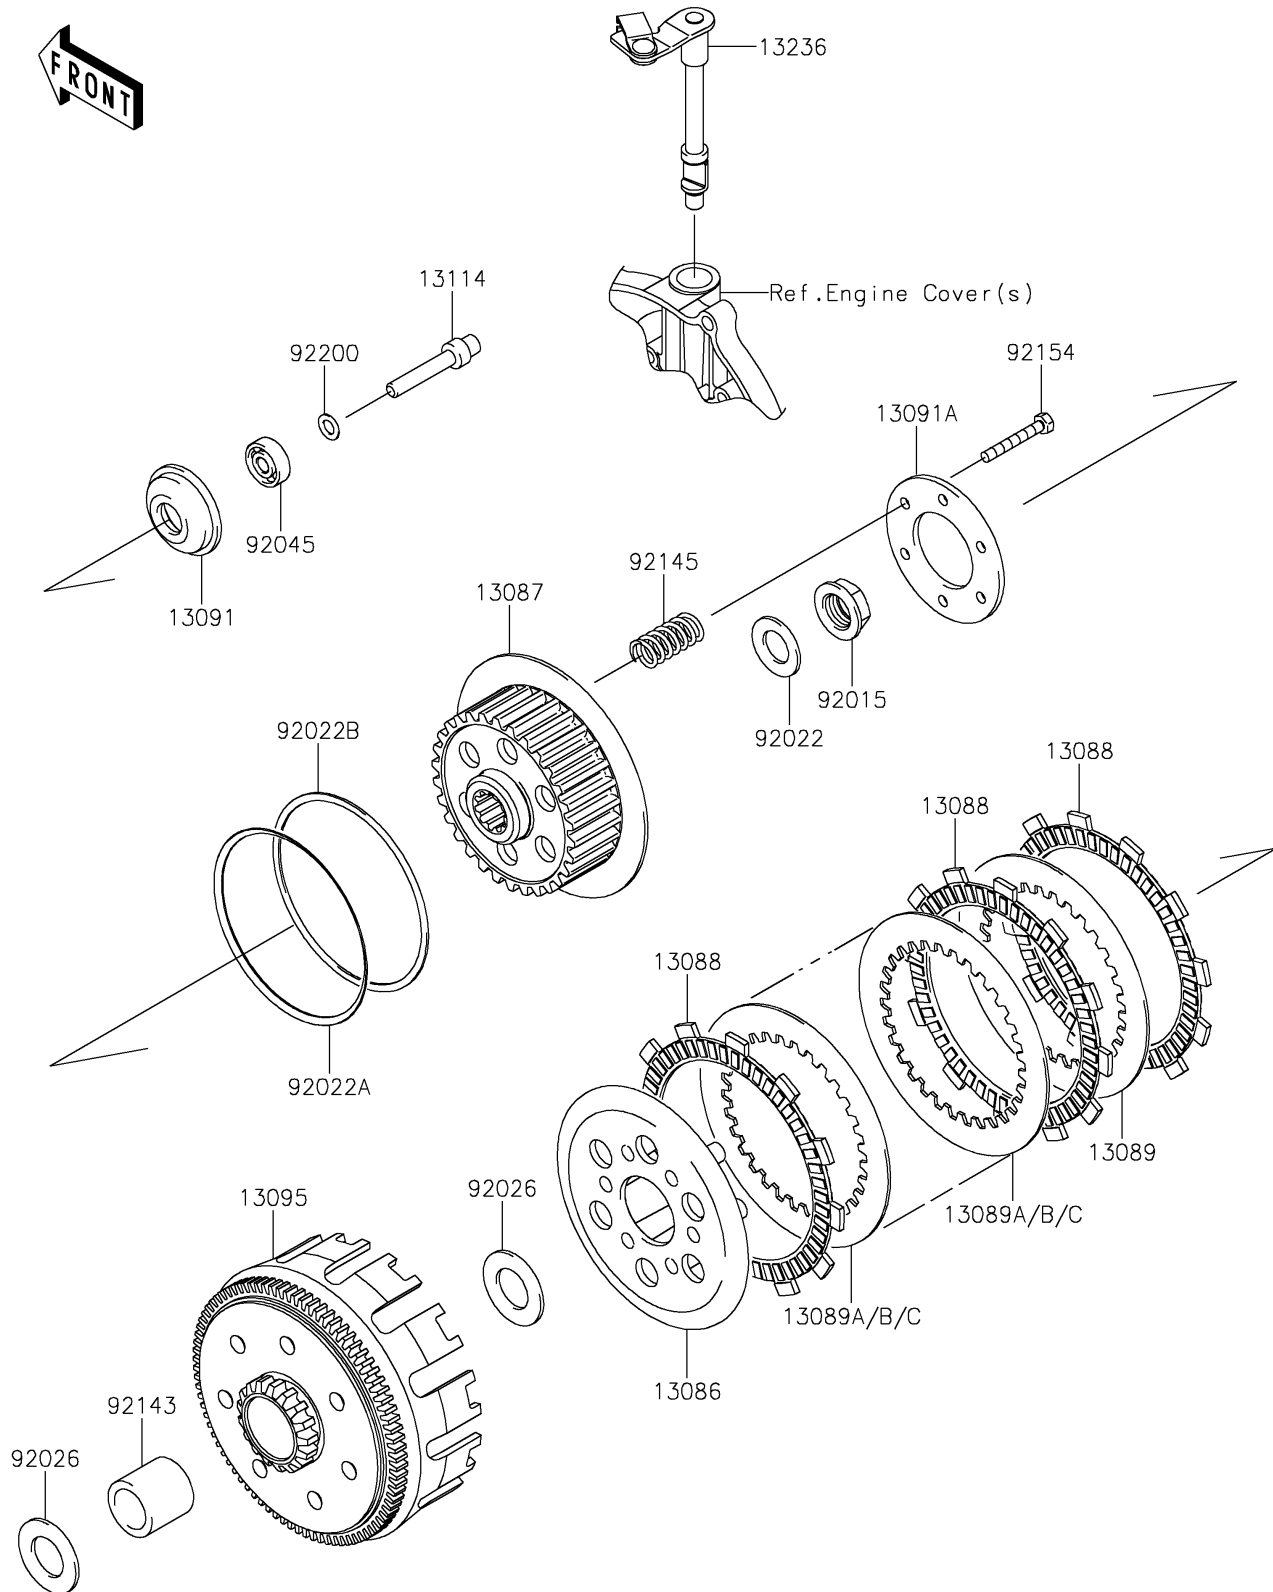

2018 KLX[®] 250

PARTS DIAGRAM

Clutch

E1350

2018 KLX[®] 250

PARTS LIST

Clutch

ITEM NAME

PART NUMBER

QUANTITY
