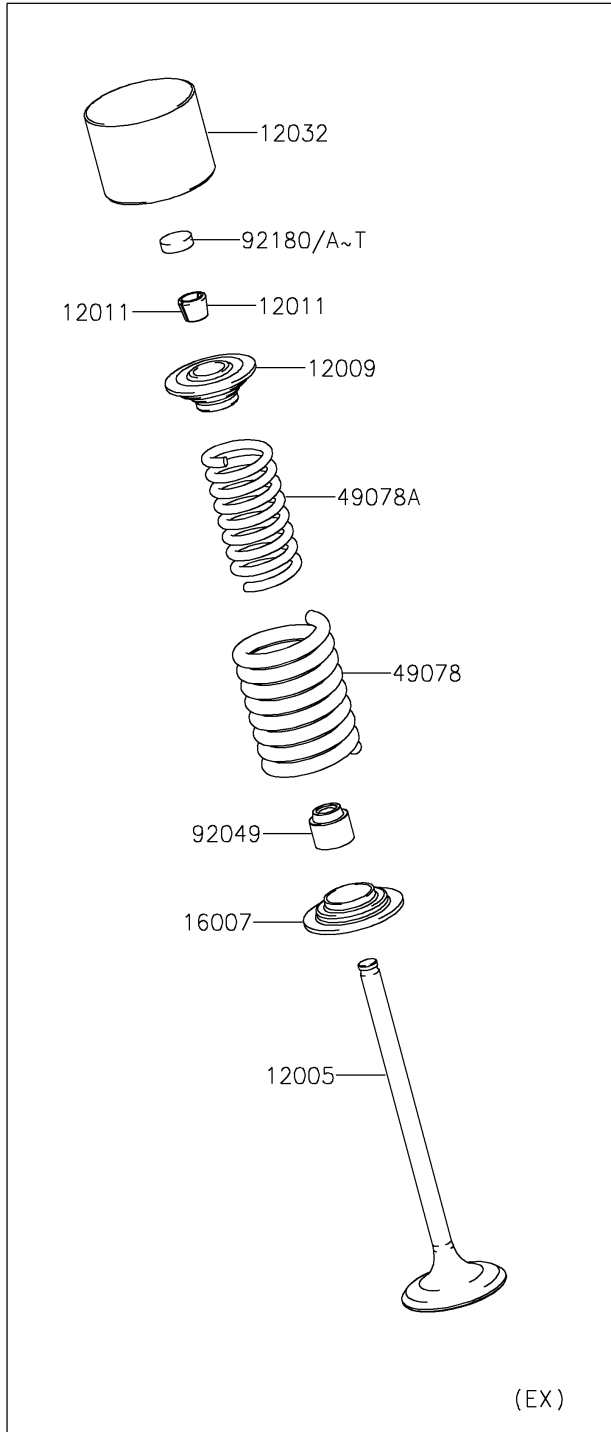

2018 KLX[®] 250 CAMO

PARTS DIAGRAM

Valve(s)

E1210

2018 KLX[®] 250 CAMO

PARTS LIST

Valve(s)

ITEM NAME

PART NUMBER

QUANTITY
