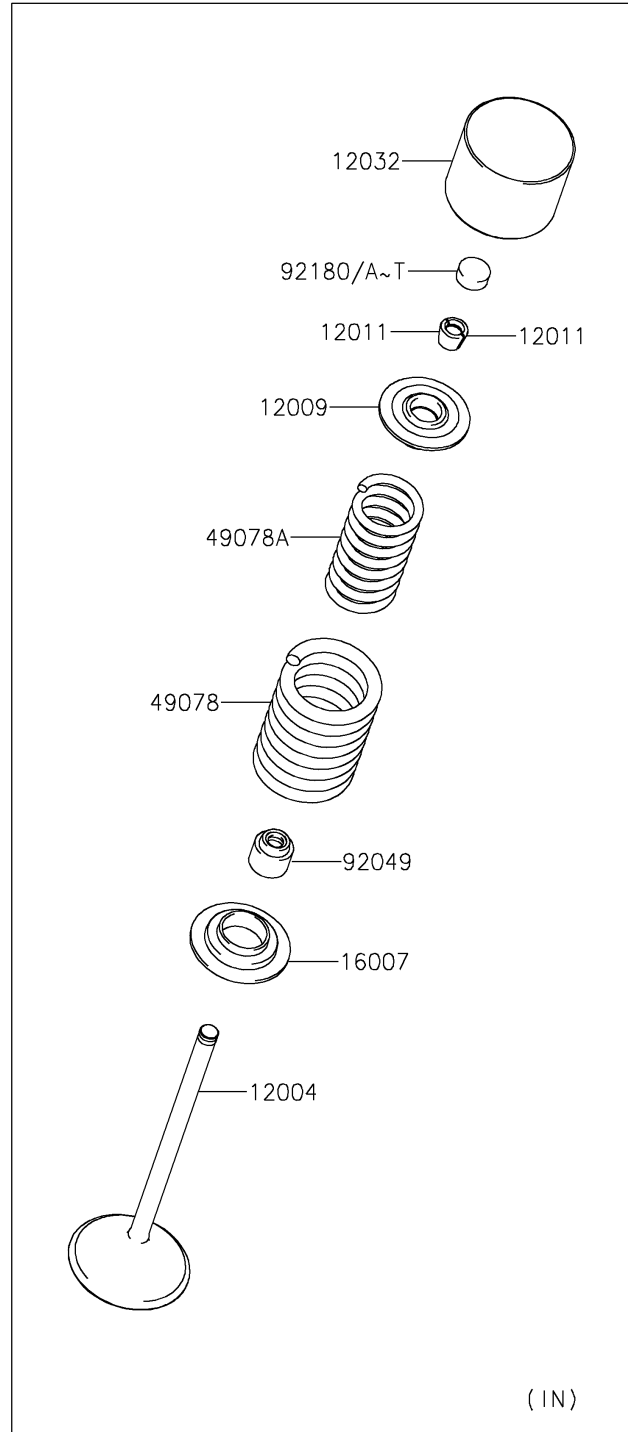

2018 KLX[®] 250 CAMO

PARTS DIAGRAM

Valve(s)

E1210

2018 KLX[®] 250 CAMO

PARTS LIST

Valve(s)

ITEM NAME

PART NUMBER

QUANTITY
