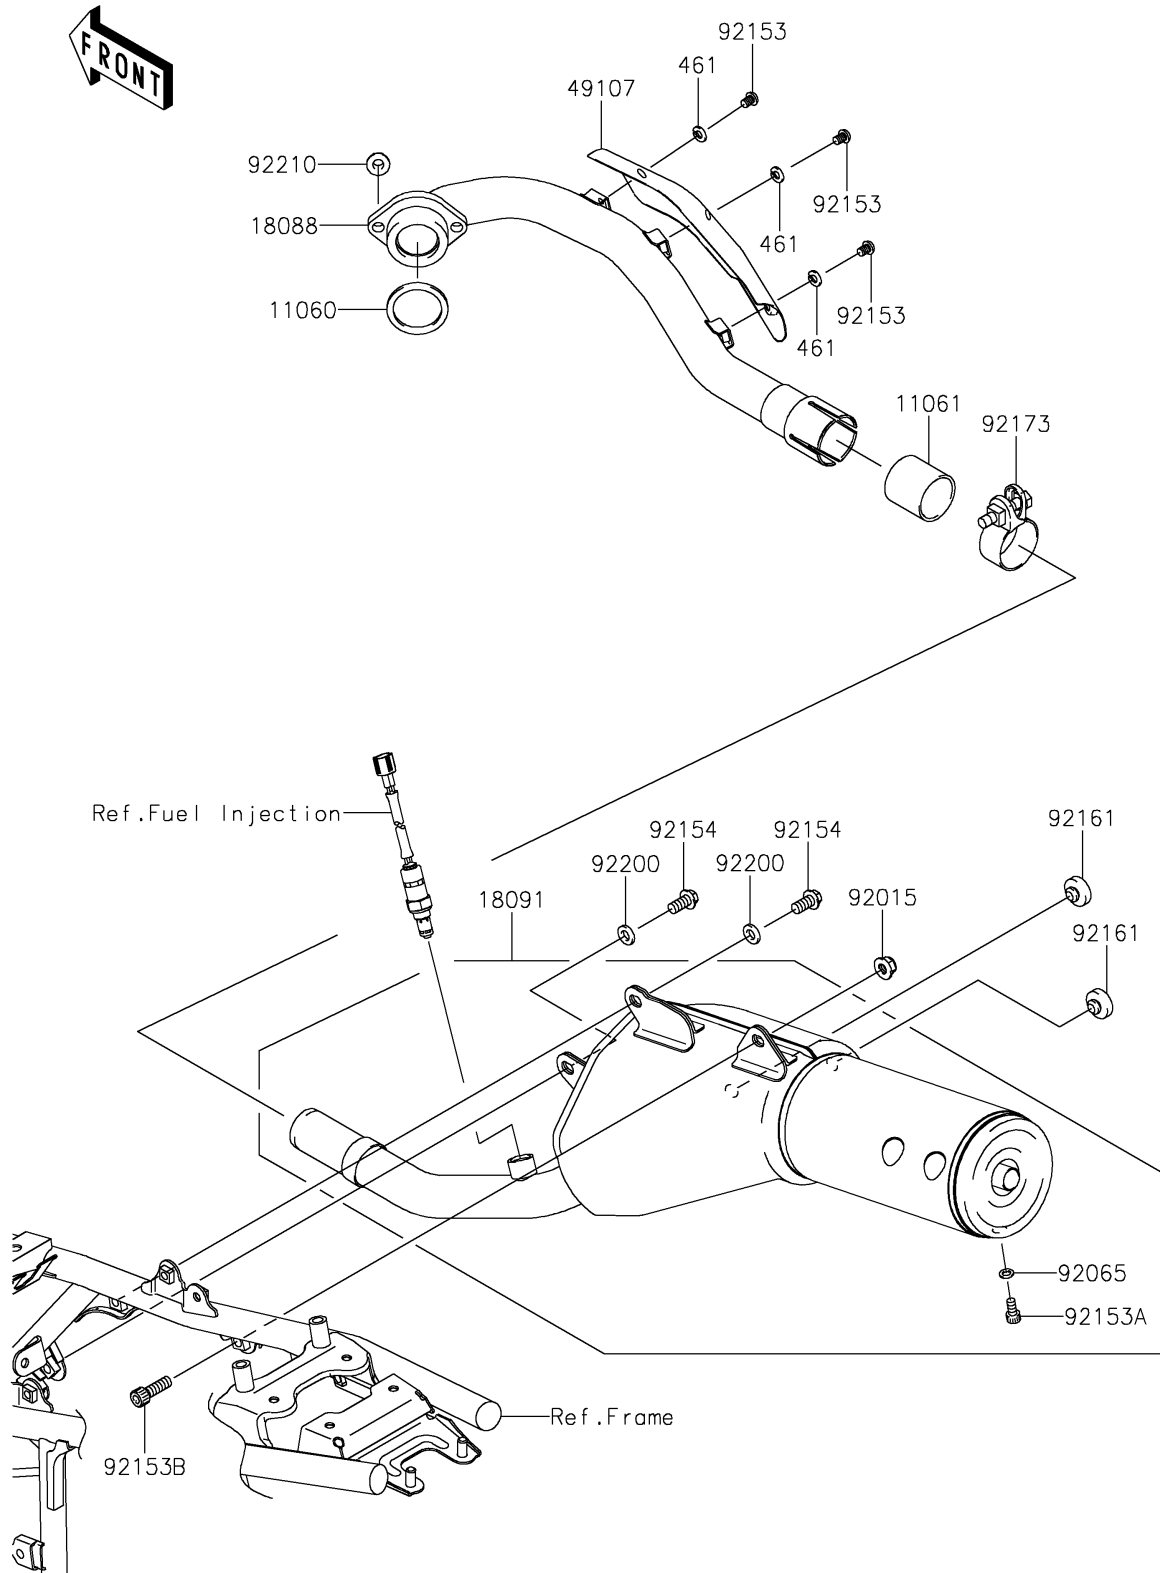

2018 KLX[®] 250 CAMO

PARTS DIAGRAM

Muffler(s)

E1140

2018 KLX[®] 250 CAMO

PARTS LIST

Muffler(s)

ITEM NAME

PART NUMBER

QUANTITY
