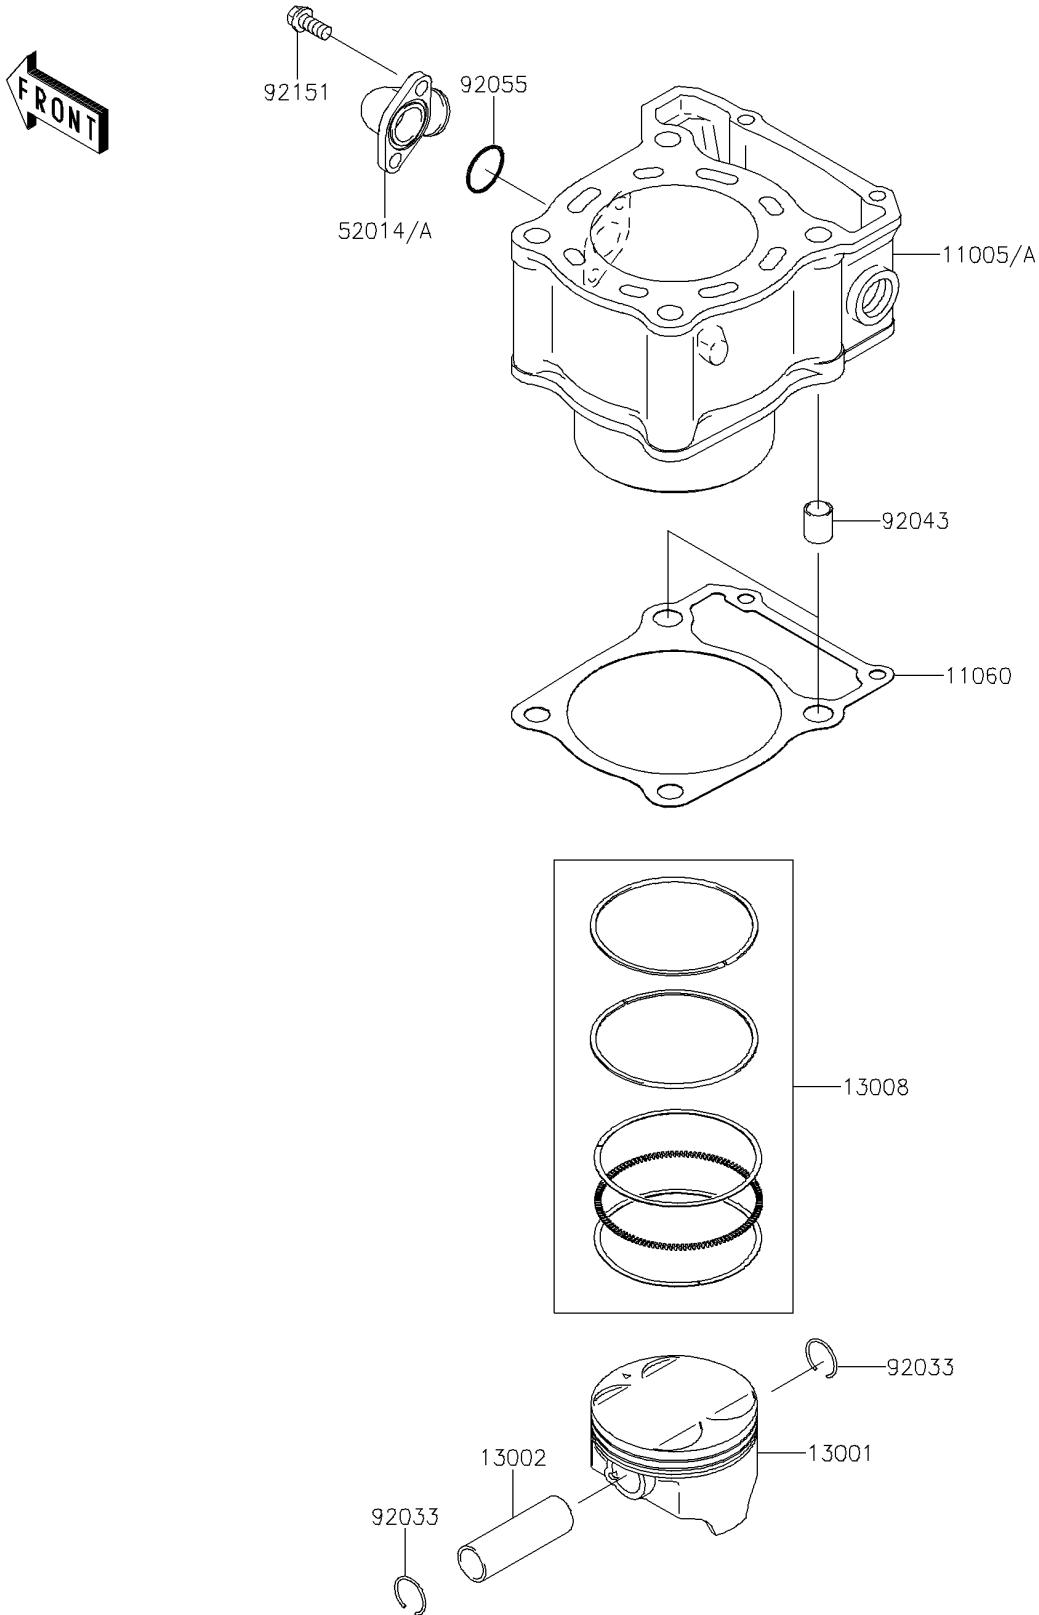

2018 KLX[®] 250 CAMO

PARTS DIAGRAM

Cylinder/Piston(s)

E1120

2018 KLX[®] 250 CAMO

PARTS LIST

Cylinder/Piston(s)

ITEM NAME

PART NUMBER

QUANTITY
