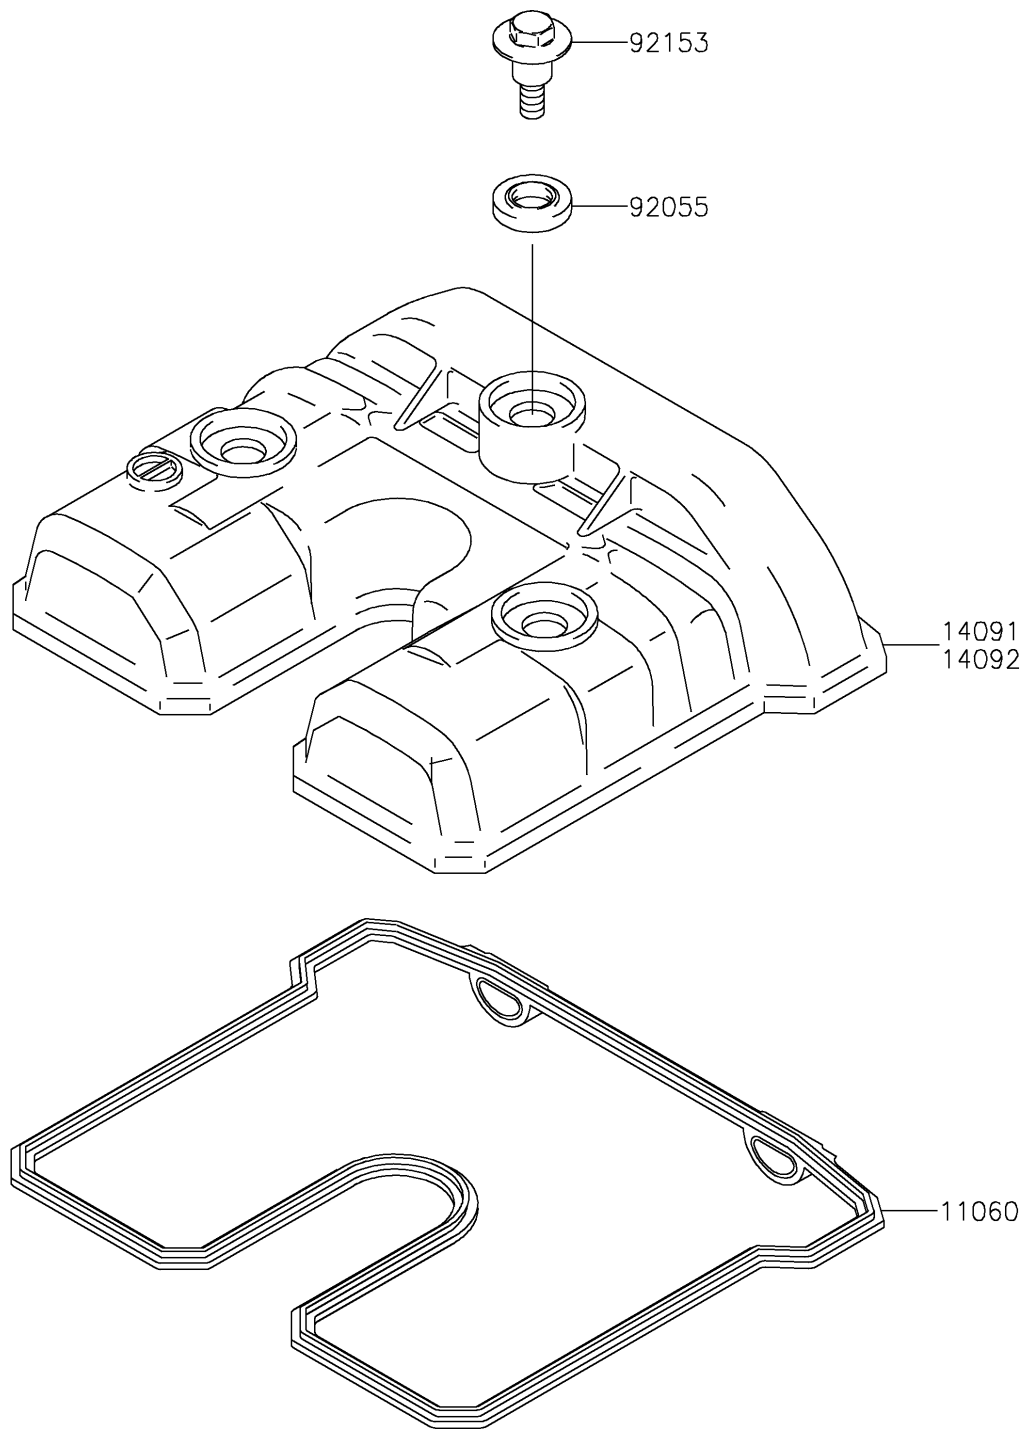

2018 KLX[®] 250 CAMO

PARTS DIAGRAM Cylinder Head Cover

E1112

2018 KLX[®] 250 CAMO

PARTS LIST

Cylinder Head Cover

ITEM NAME

PART NUMBER

QUANTITY
