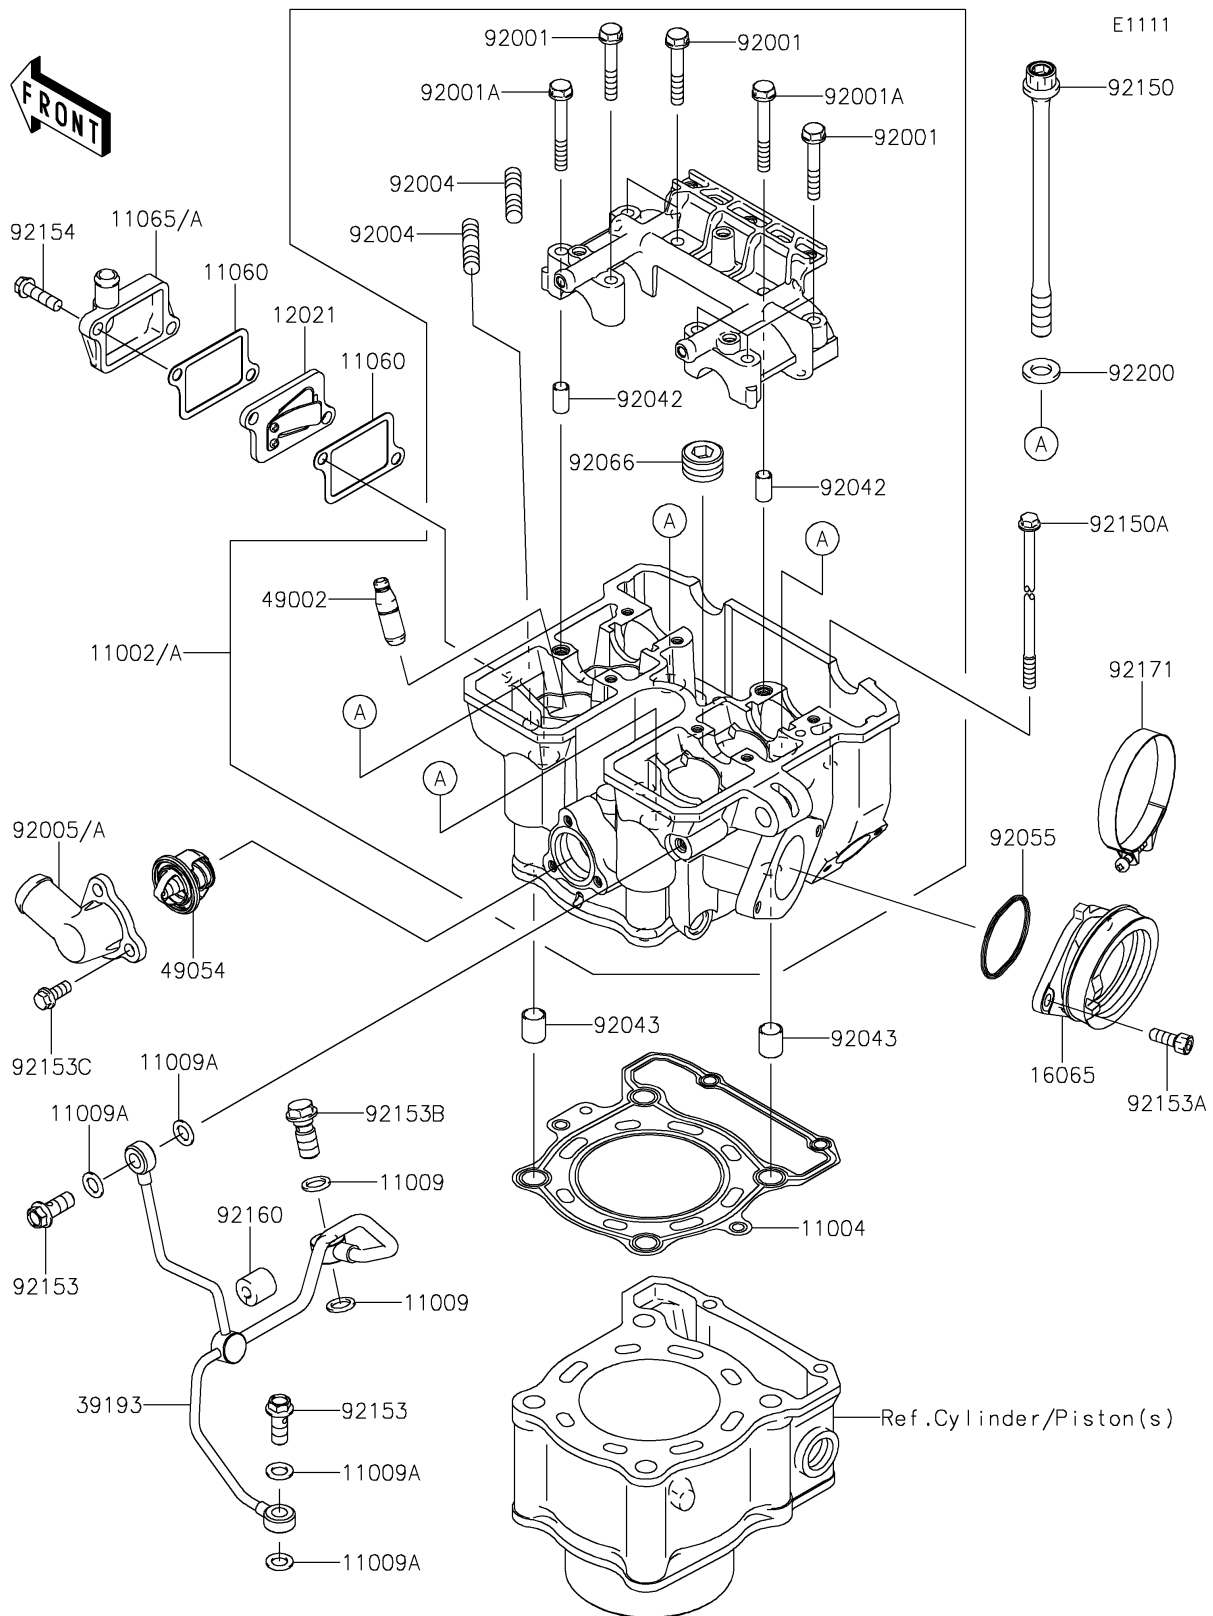

2018 KLX® 250 CAMO

PARTS DIAGRAM

Cylinder Head