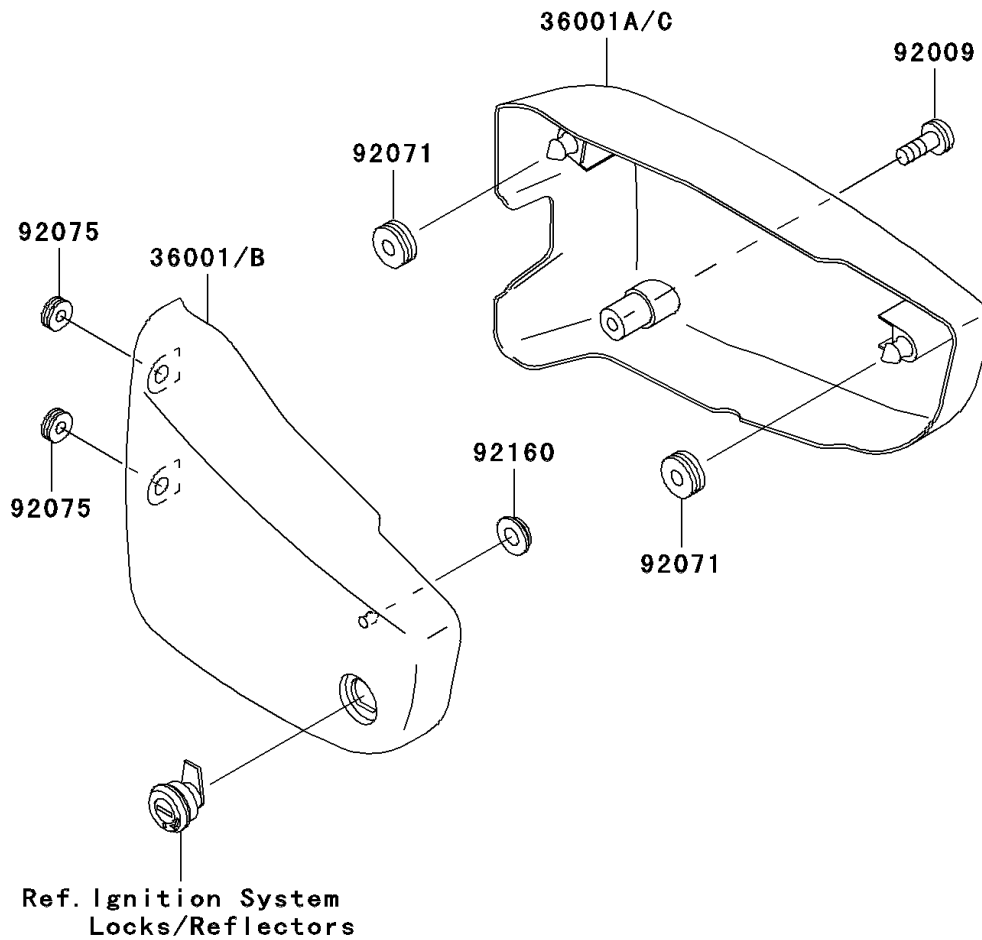

2000 Vulcan 1500 Classic

PARTS DIAGRAM

Side Covers

F2611

(36001/A~C)

W0D

2000 Vulcan 1500 Classic

PARTS LIST

Side Covers

ITEM NAME

PART NUMBER

QUANTITY
