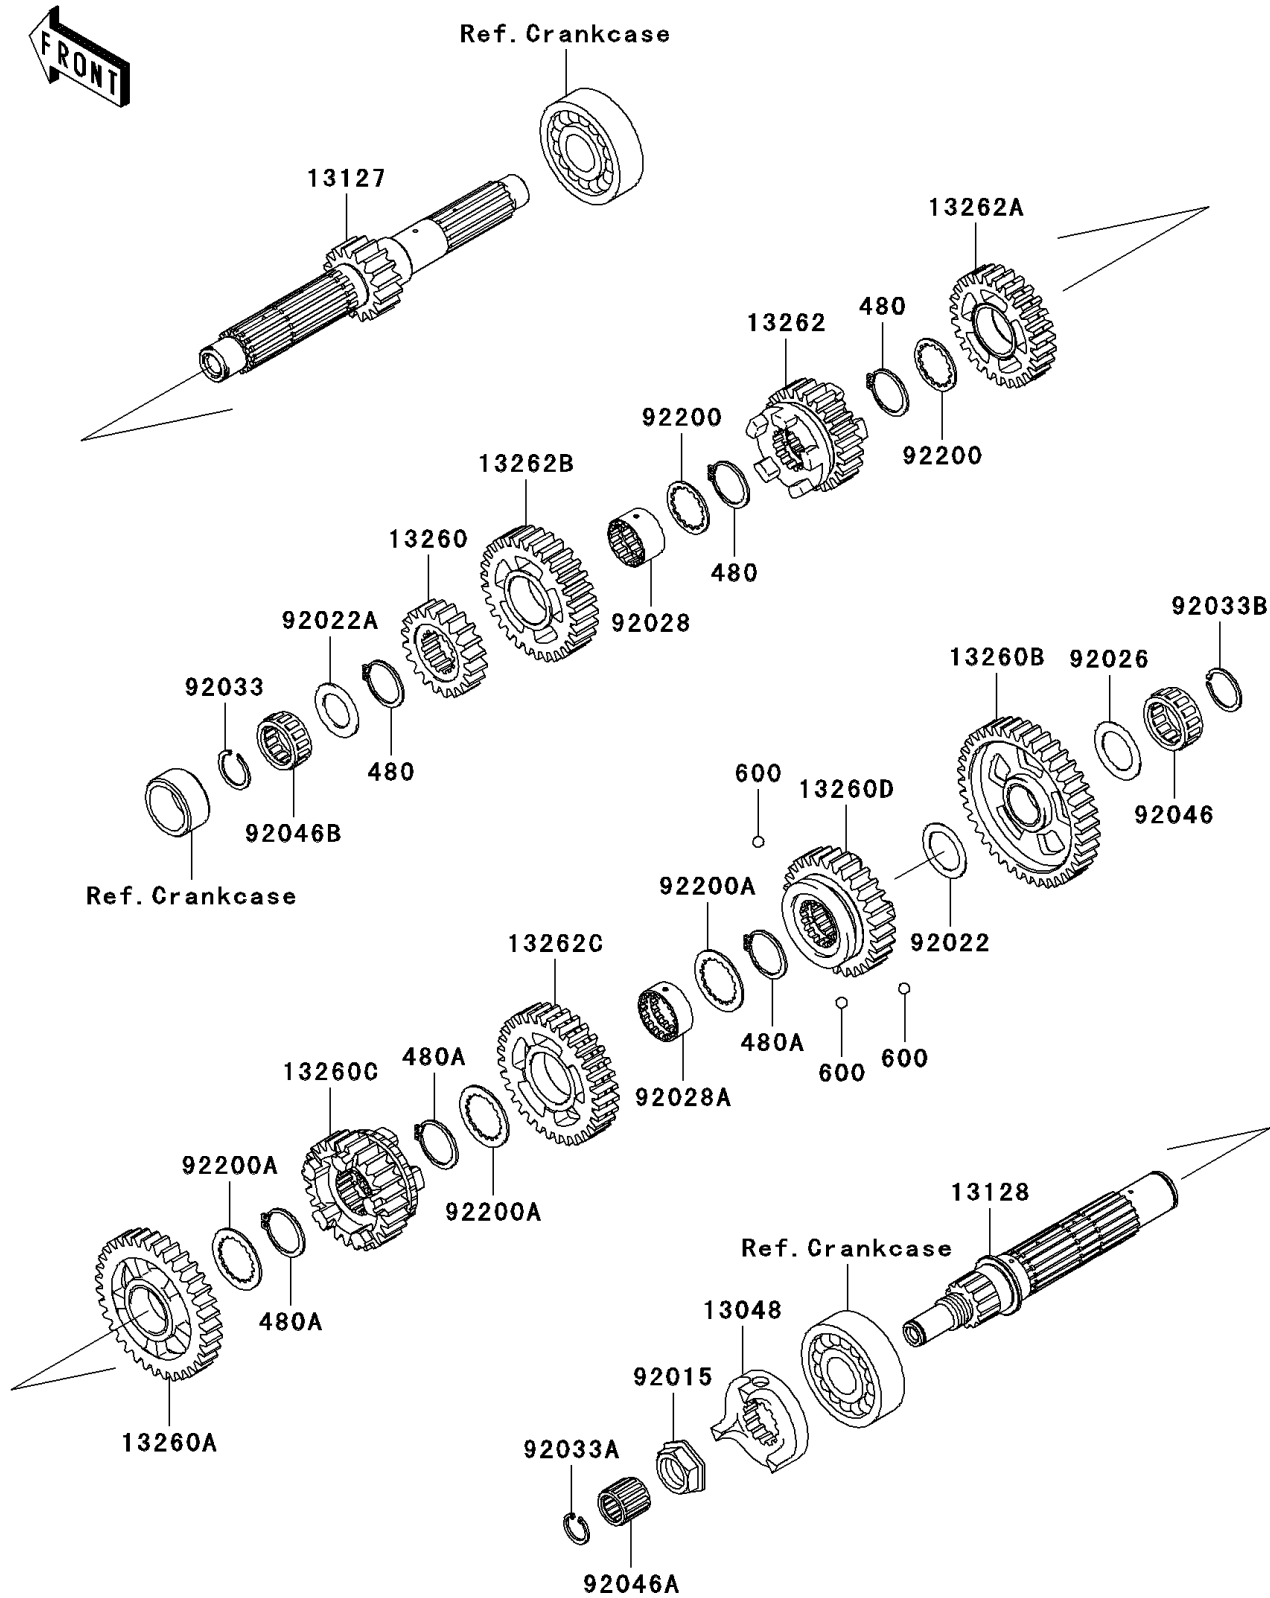

2007 Vulcan 1600 Mean Streak

PARTS DIAGRAM

Transmission

E1361

2007 Vulcan 1600 Mean Streak

PARTS LIST

Transmission

ITEM NAME

PART NUMBER

QUANTITY
