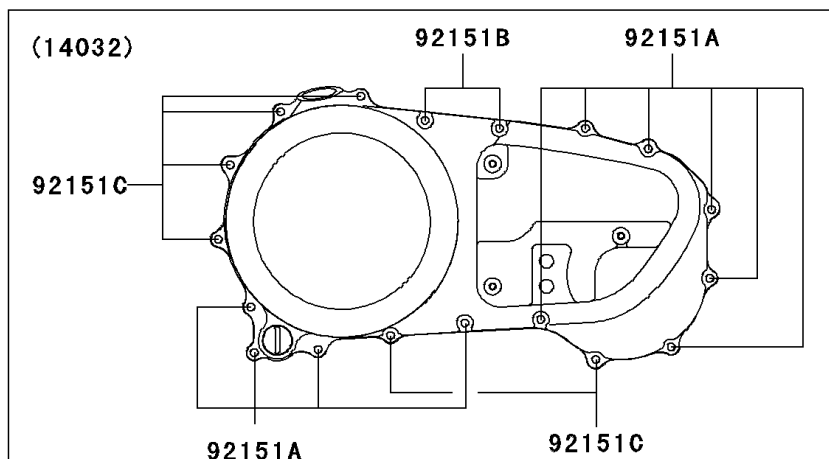

2003 Vulcan 1500 Classic

PARTS DIAGRAM

Right Engine Cover(s)

2003 Vulcan 1500 Classic

PARTS LIST

Right Engine Cover(s)

ITEM NAME	PART NUMBER	QUANTITY
-----------	-------------	----------
