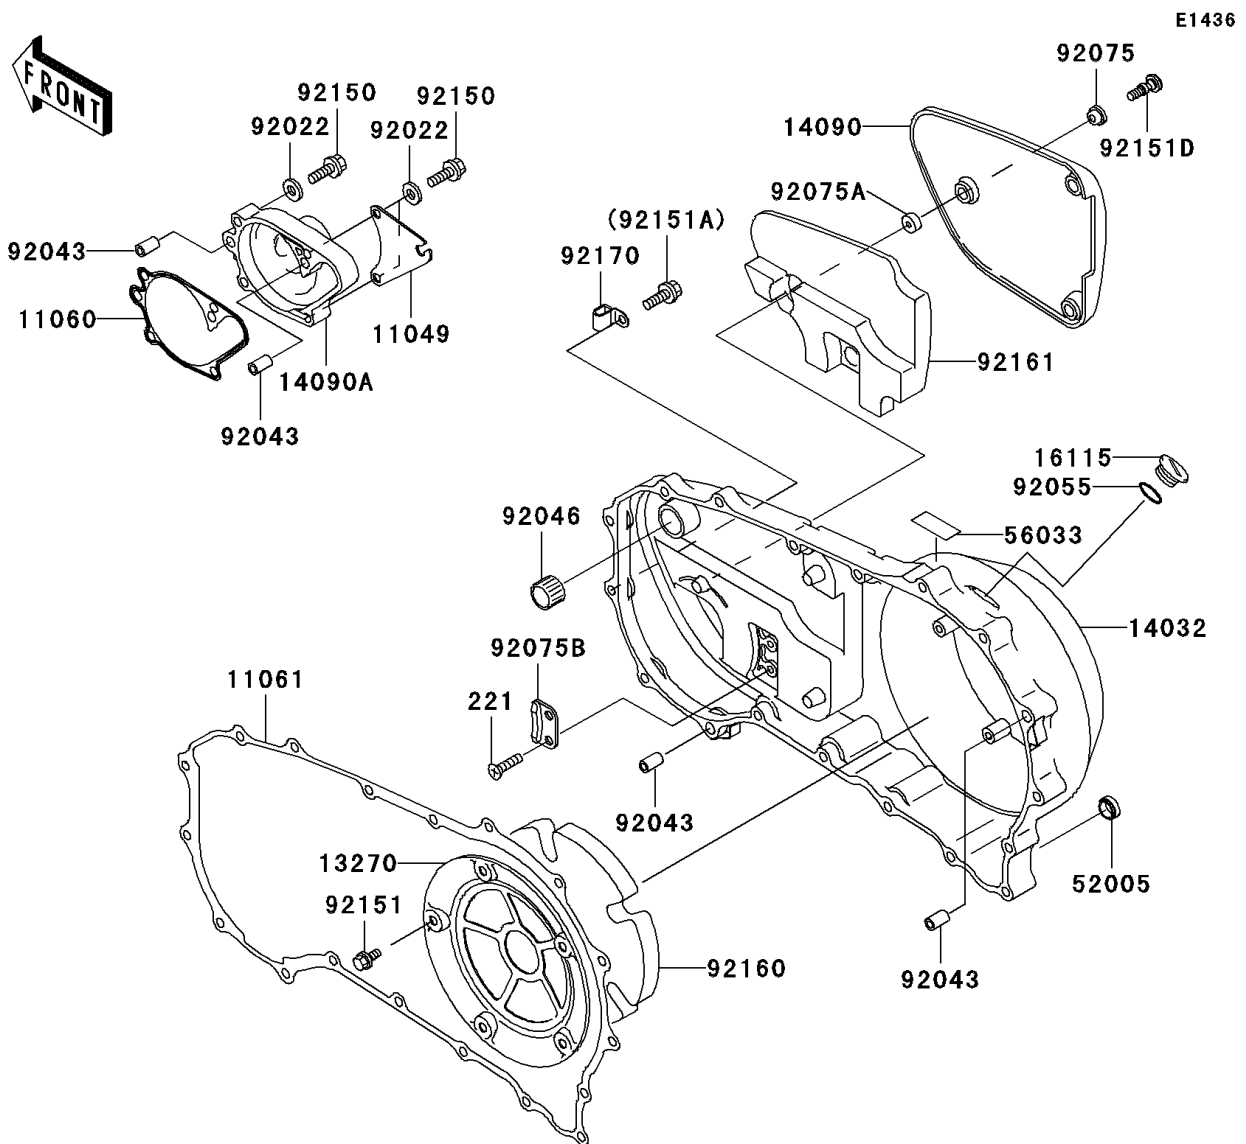

2003 Vulcan 1500 Classic

PARTS DIAGRAM

Right Engine Cover(s)

2003 Vulcan 1500 Classic

PARTS LIST

Right Engine Cover(s)

ITEM NAME	PART NUMBER	QUANTITY
-----------	-------------	----------
