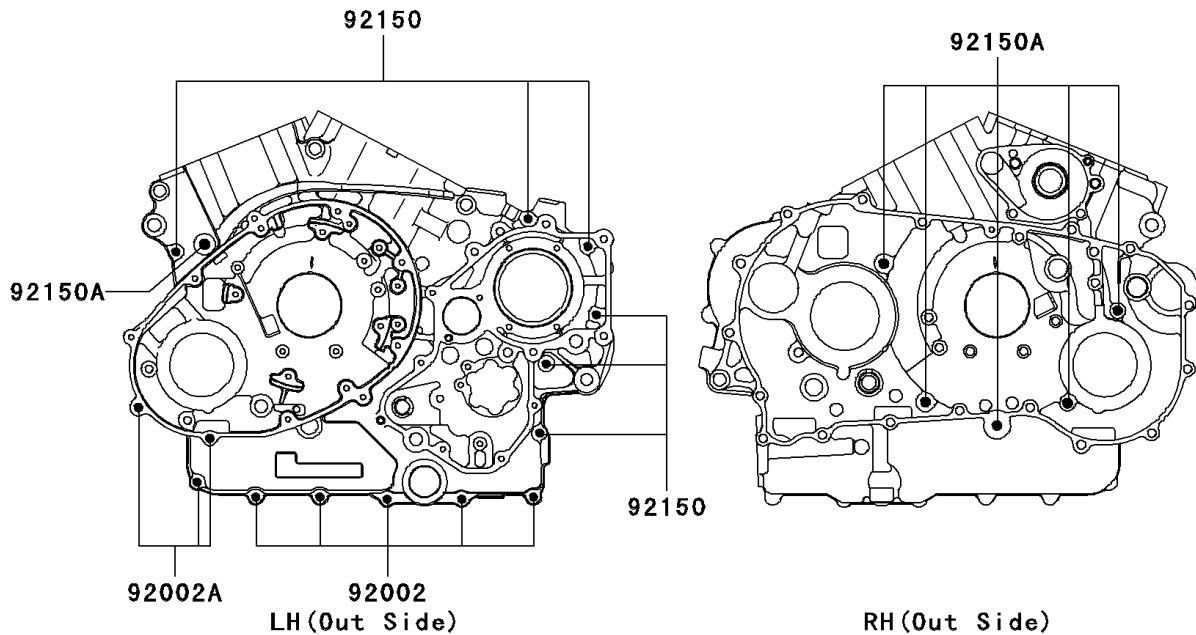

2000 Vulcan 1500 Classic

PARTS DIAGRAM

Crankcase Bolt Pattern

E1412

2000 Vulcan 1500 Classic

PARTS LIST

Crankcase Bolt Pattern

ITEM NAME

PART NUMBER

QUANTITY
