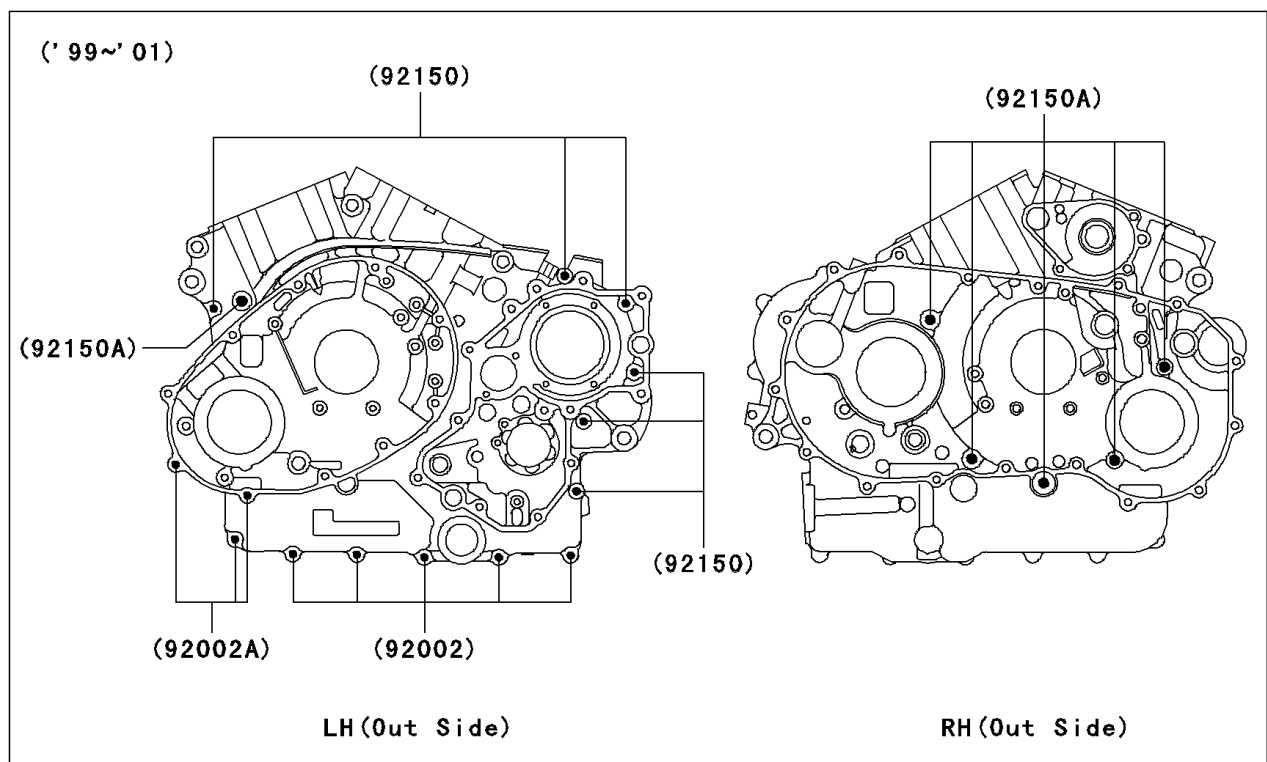

2000 Vulcan 1500 Classic

PARTS DIAGRAM

Crankcase Bolt Pattern

E1412

2000 Vulcan 1500 Classic

PARTS LIST

Crankcase Bolt Pattern

ITEM NAME

PART NUMBER

QUANTITY
