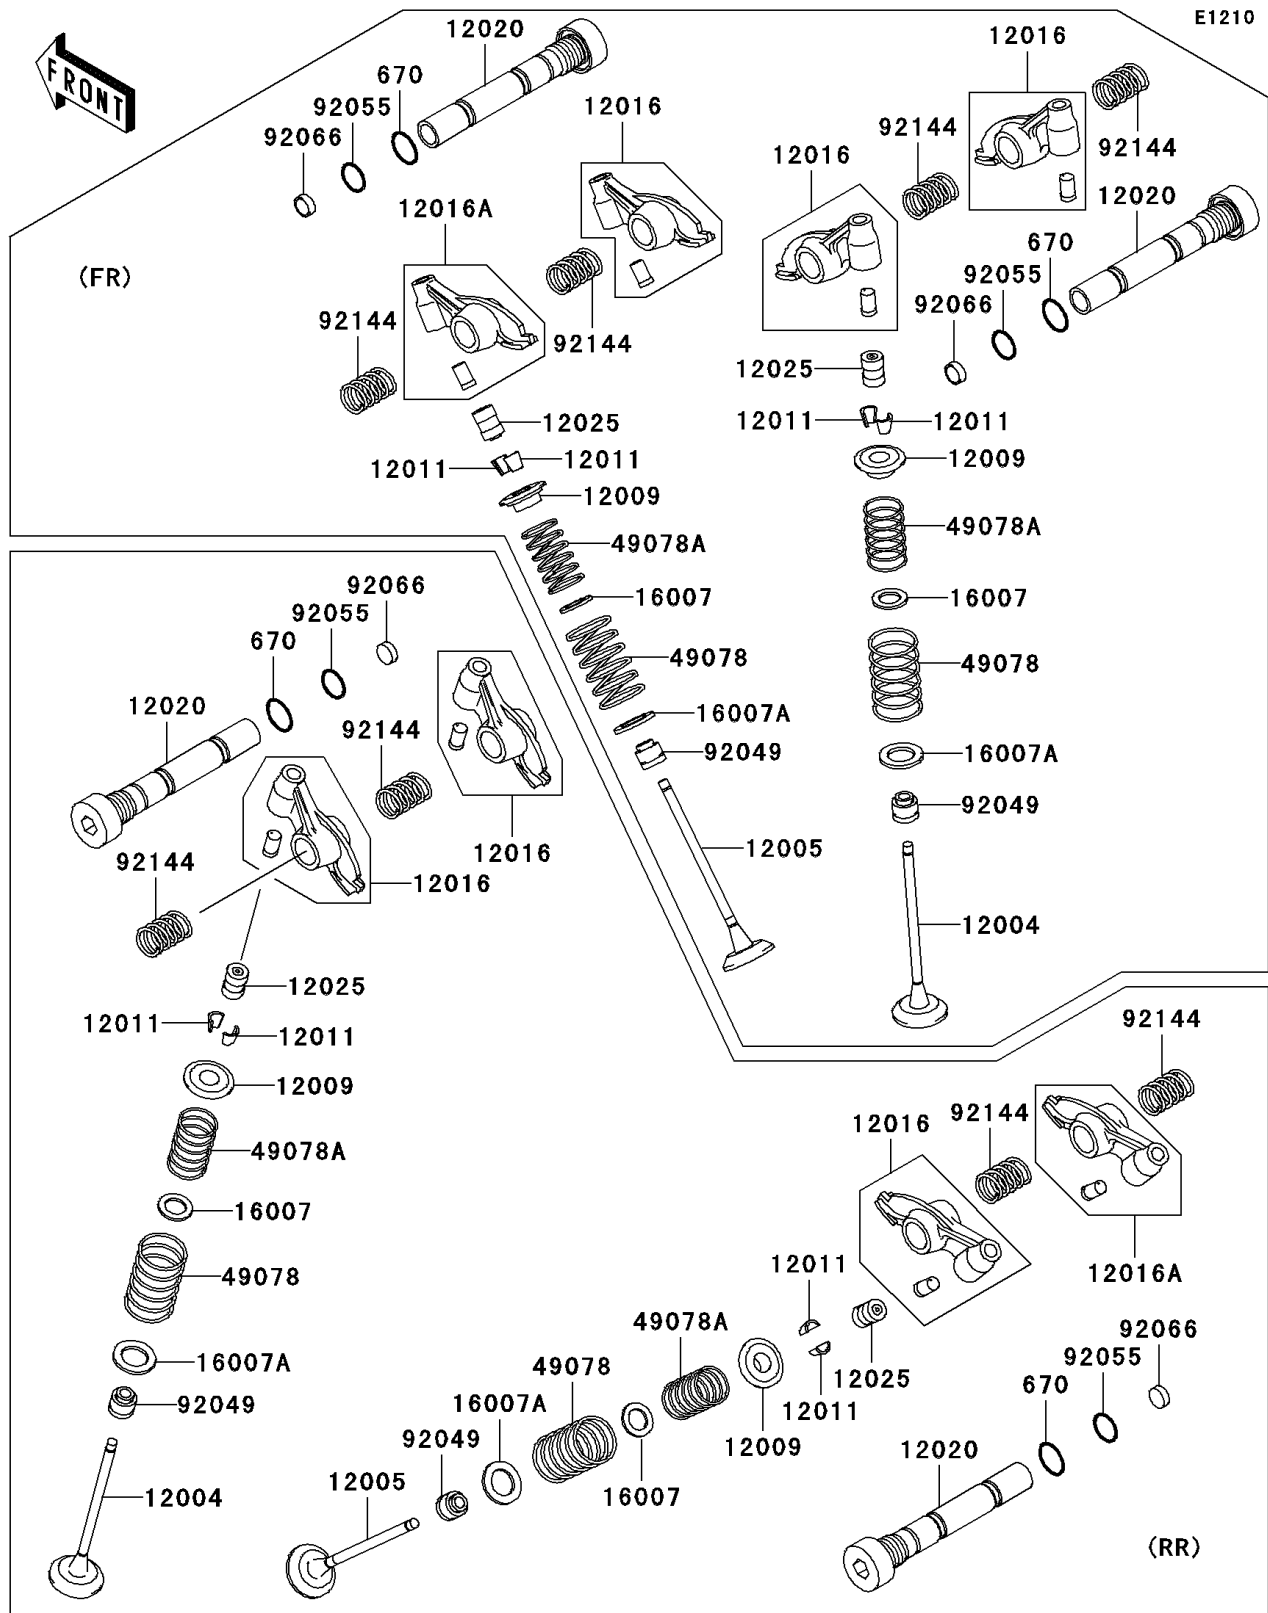

# 2006 Vulcan 1600 Mean Streak

## PARTS DIAGRAM

Valve(s)

## PARTS LIST

Valve(s)

ITEM NAME	PART NUMBER	QUANTITY
-----------	-------------	----------

---