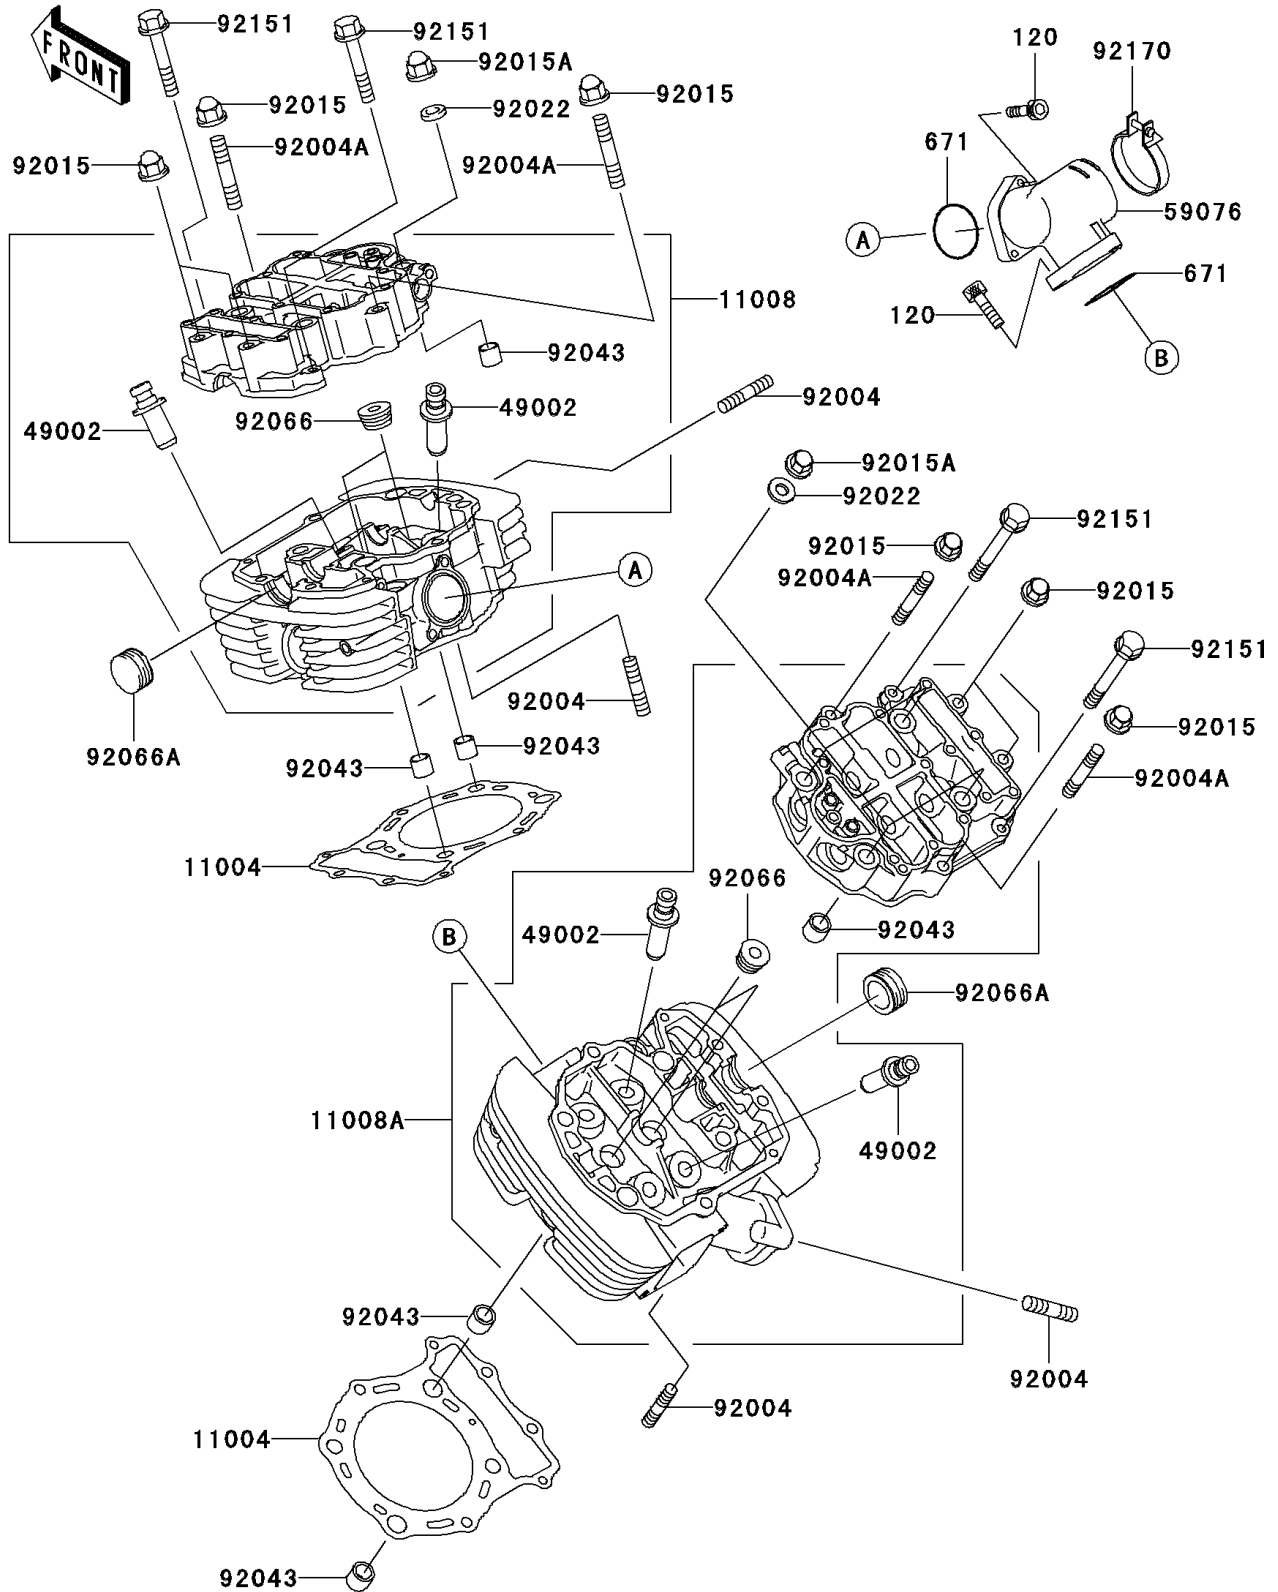

2003 Vulcan 1500 Classic

PARTS DIAGRAM

Cylinder Head

E1111

2003 Vulcan 1500 Classic

PARTS LIST

Cylinder Head

ITEM NAME	PART NUMBER	QUANTITY
-----------	-------------	----------
