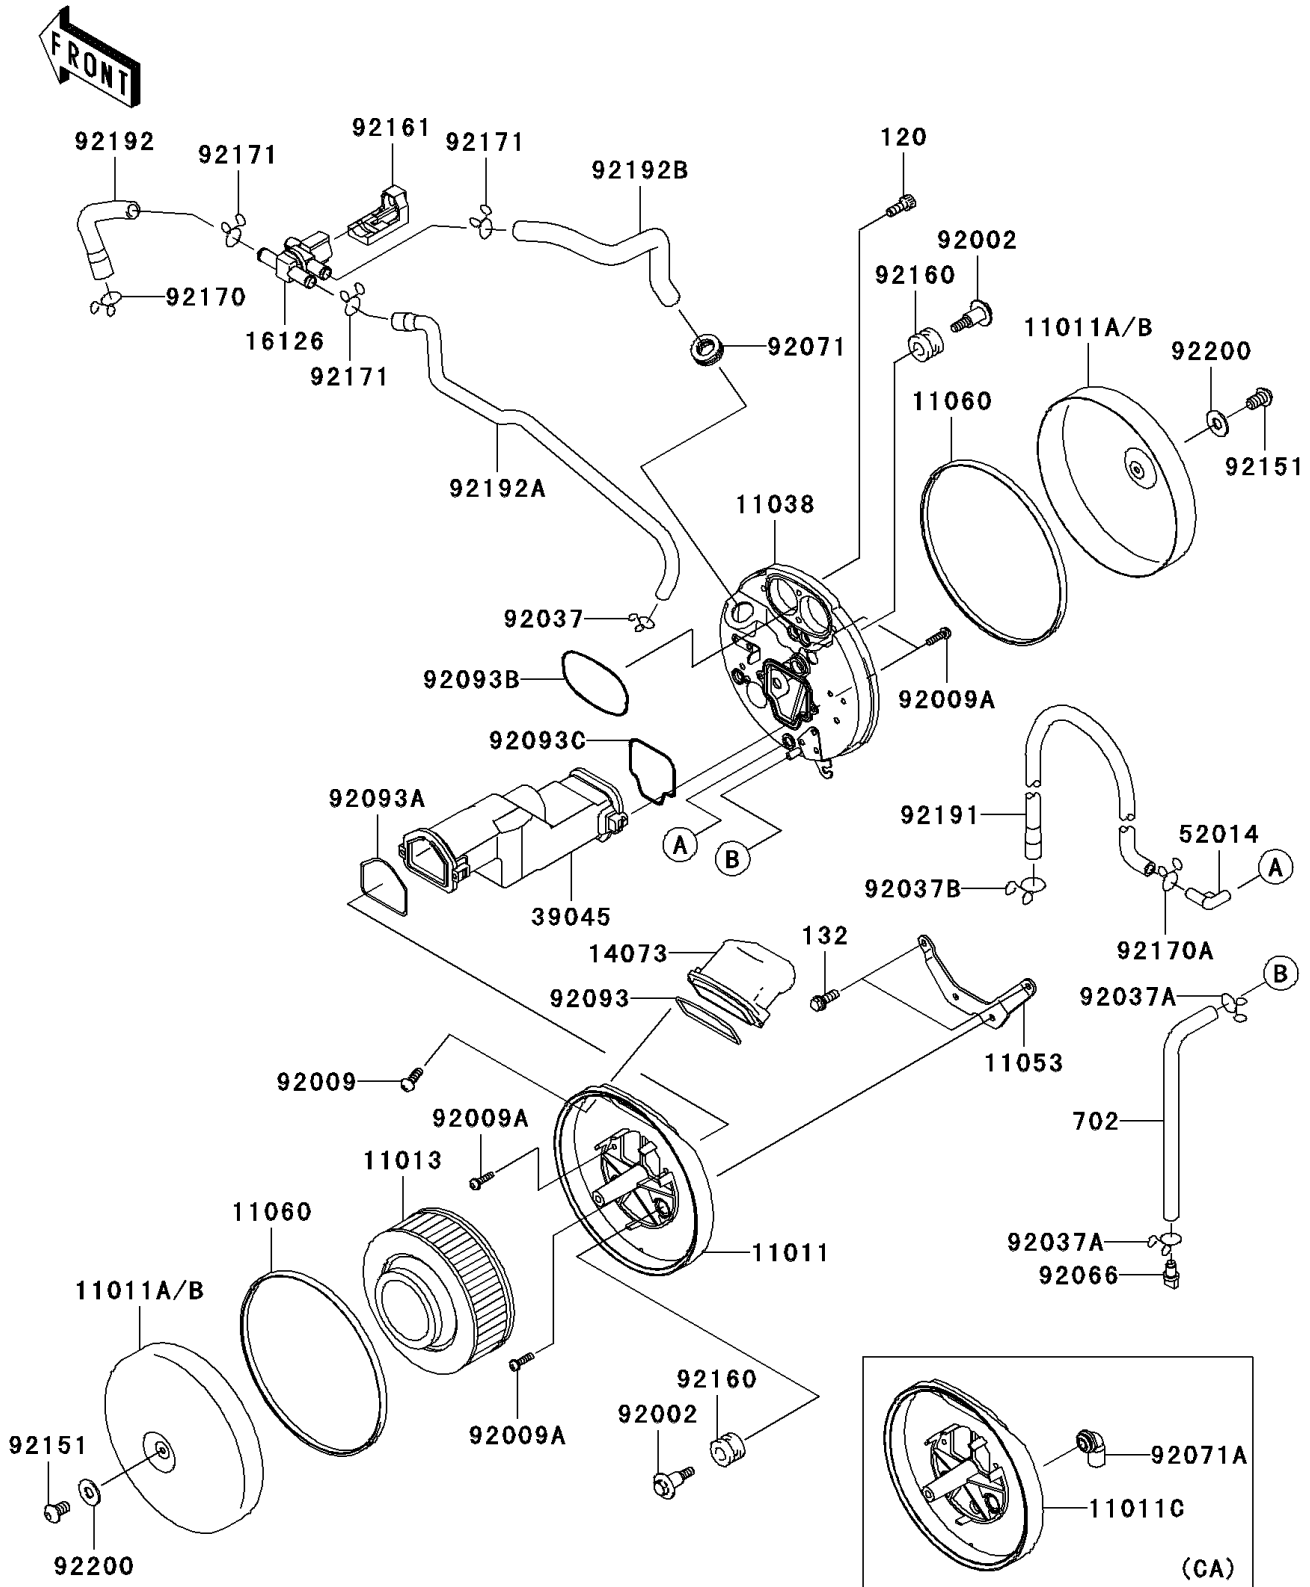

2007 Vulcan 1600 Mean Streak

PARTS DIAGRAM

Air Cleaner

E1130

2007 Vulcan 1600 Mean Streak

PARTS LIST

Air Cleaner

ITEM NAME	PART NUMBER	QUANTITY
CASE-AIR FILTER (Ref # 11011B)	11011-0083	2
ELEMENT-AIR FILTER (Ref # 11013)	11013-1248	1
CASE-ASSY-AIR FILTER,RH (Ref # 11038)	11038-0005	1
BRACKET (Ref # 11053)	11053-0231	1
GASKET,AIR FILTER CASE (Ref # 11060)	11060-1968	2
DUCT,AIR FILTER (Ref # 14073)	14073-1739	1
VALVE,AIR SWITCHING (Ref # 16126)	16126-1437	1
DUCT-ASSY,CENTER (Ref # 39045)	39045-0003	1
ELBOW (Ref # 52014)	52014-1083	1
BOLT,FLANGED,6X14X13.5 (Ref # 92002)	92002-1595	3
SCREW,TAPPING,5X16 (Ref # 92009)	92009-1264	2
SCREW,PAN-WP-CROS,5X20 (Ref # 92009A)	92009-1905	4
CLAMP (Ref # 92037)	92037-1468	1
CLAMP,TUBE (Ref # 92037A)	92037-147	2
CLAMP (Ref # 92037B)	92037-1593	1
PLUG,DRAIN (Ref # 92066)	92066-1211	1
GROMMET,AIR FILTER (Ref # 92071)	92071-1028	1
SEAL,AIR FILTER CASE (Ref # 92093)	92093-1408	1
SEAL,DUCT,LH (Ref # 92093A)	92093-1459	1
SEAL (Ref # 92093B)	92093-1485	1
SEAL,DUCT,RH (Ref # 92093C)	92093-1491	1
BOLT,8X14 (Ref # 92151)	92151-1438	2
DAMPER (Ref # 92160)	92160-1594	3
DAMPER (Ref # 92161)	92161-0309	1
CLAMP,TUBE (Ref # 92170)	92170-1445	1
CLAMP (Ref # 92170A)	92170-1695	1
CLAMP (Ref # 92171)	92171-0790	3
TUBE,BREATHER (Ref # 92191)	92191-1406	1
TUBE,FR HEAD-AIR SWITCH (Ref # 92192)	92192-0001	1

2007 Vulcan 1600 Mean Streak

PARTS LIST

Air Cleaner

ITEM NAME	PART NUMBER	QUANTITY
TUBE,RR HEAD-AIR SWITCH (Ref # 92192A)	92192-0002	1
TUBE,AIR SWITCH-AIR CLEANER (Ref # 92192B)	92192-0003	1
BOLT-SOCKET,6X16 (Ref # 120)	120S0616	4
BOLT-FLANGED-SMALL,6X16 (Ref # 132)	132J0616	2
TUBE-RUBBER,7X10X230 (Ref # 702)	702A07230	1
WASHER,8.5X20X1.6 (Ref # 92200)	92200-1463	2
CASE-AIR FILTER,LH (Ref # 11011)	11011-0020	1
CASE-AIR FILTER,LH (Ref # 11011C)	11011-1601	1
GROMMET,AIR FILTER (Ref # 92071A)	92071-1114	1