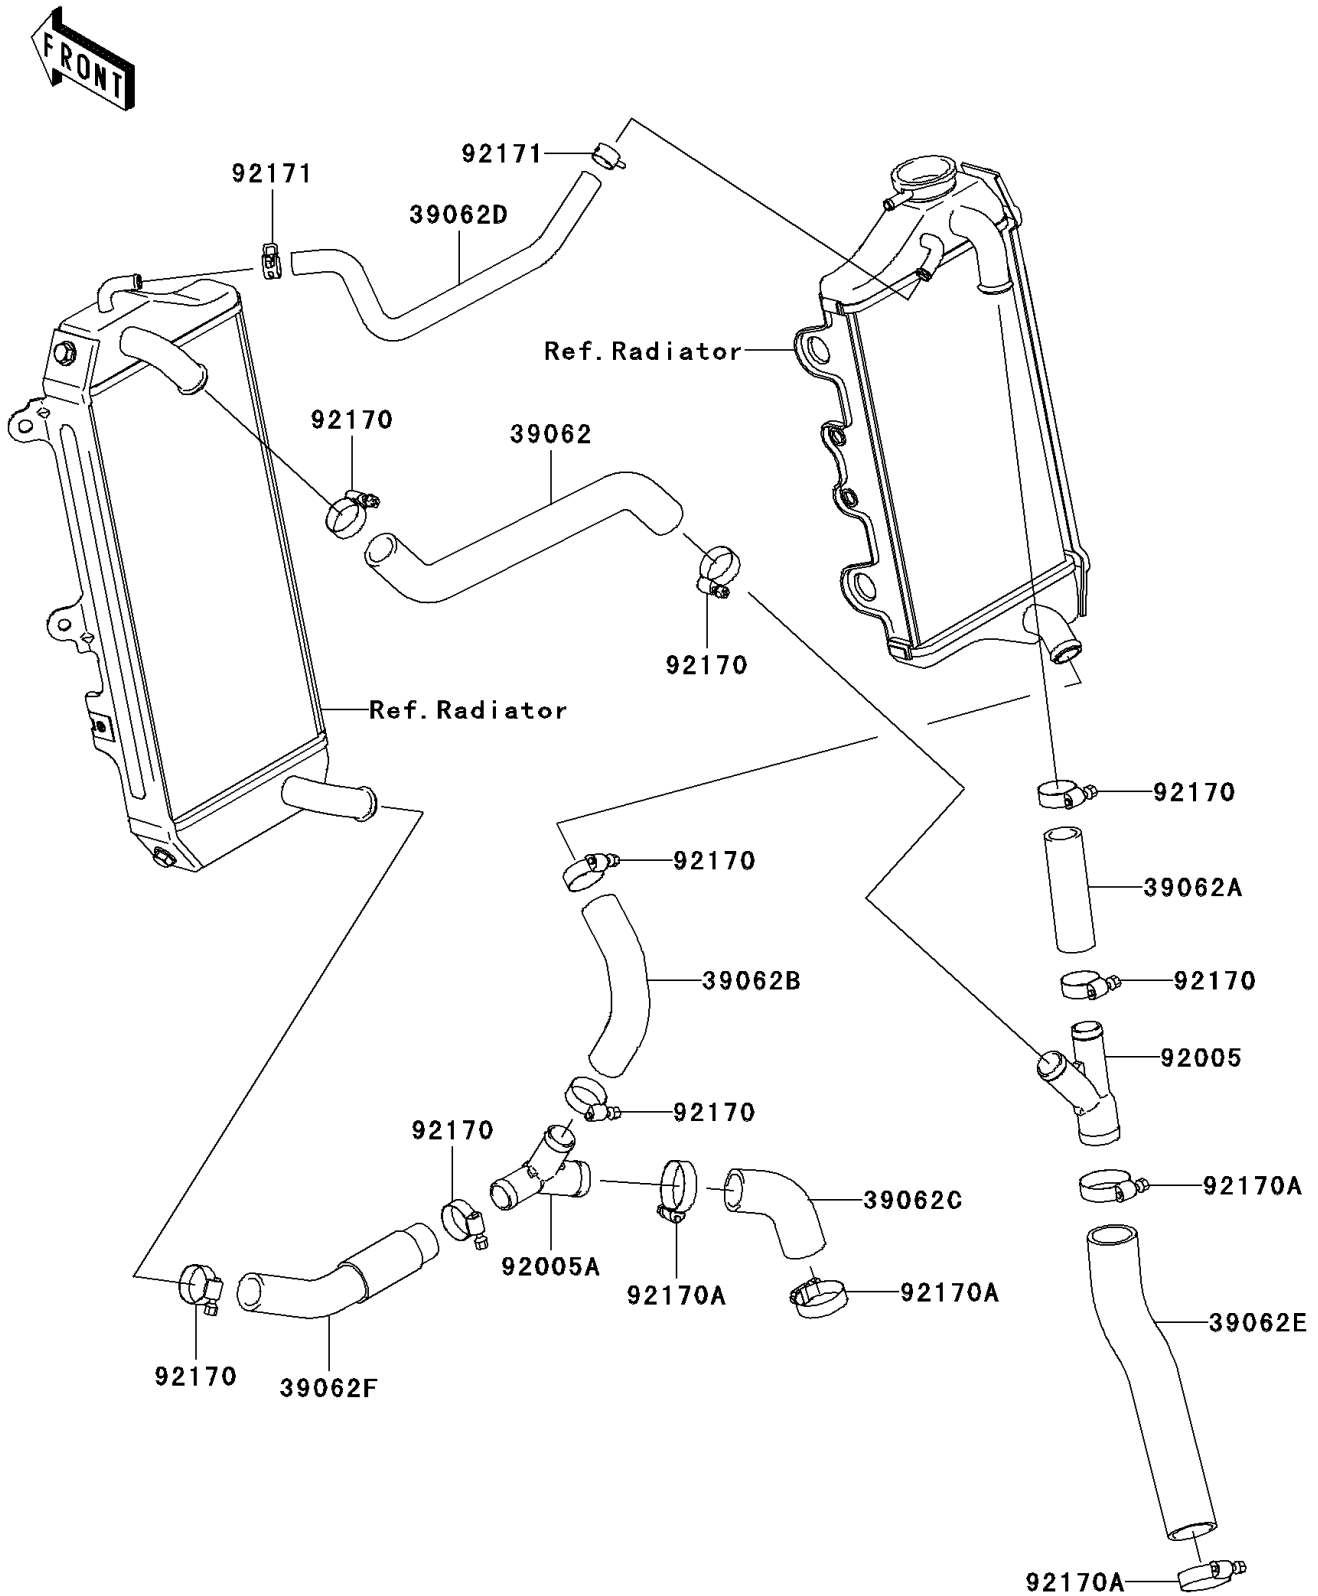

2008 KLX[®] 450R

PARTS DIAGRAM

Water Pipe

E3037

2008 KLX[®] 450R

PARTS LIST

Water Pipe

Kawasaki

Let the Good Times Roll[®]

ITEM NAME

PART NUMBER

QUANTITY
