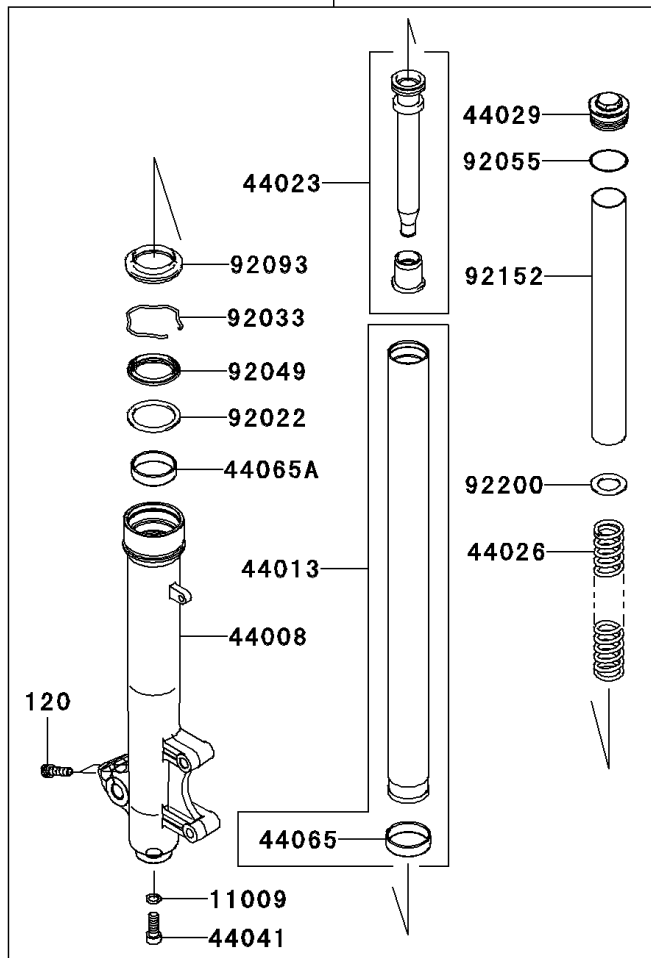

2009 KLR™ 650

PARTS DIAGRAM

Front Fork

F2340

2009 KLR™ 650

PARTS LIST

Front Fork

Kawasaki

Let the Good Times Roll®

ITEM NAME

PART NUMBER

QUANTITY
