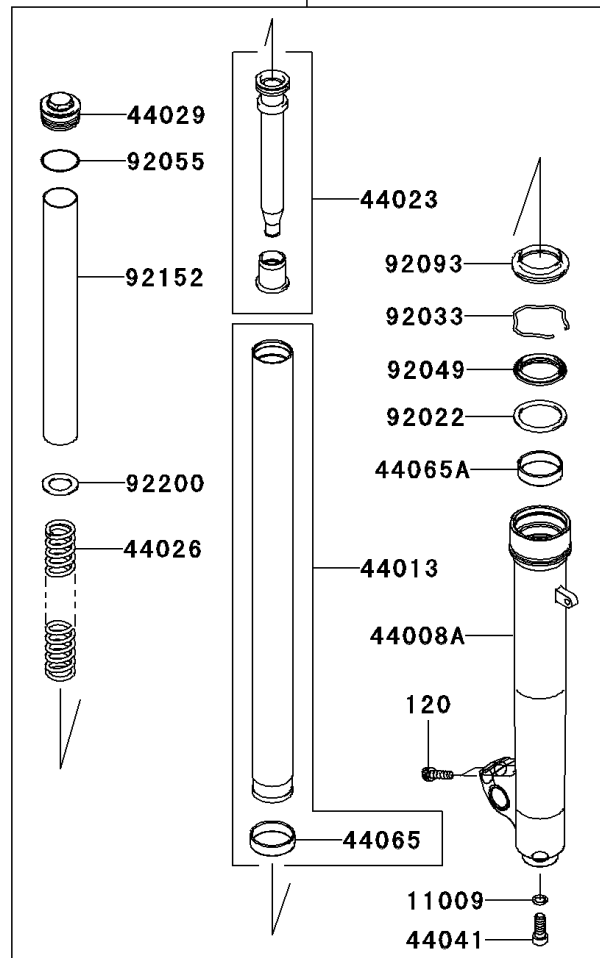

2009 KLR™ 650

PARTS DIAGRAM

Front Fork

F2340

2009 KLR™ 650

PARTS LIST

Front Fork

Kawasaki

Let the Good Times Roll®

ITEM NAME

PART NUMBER

QUANTITY
