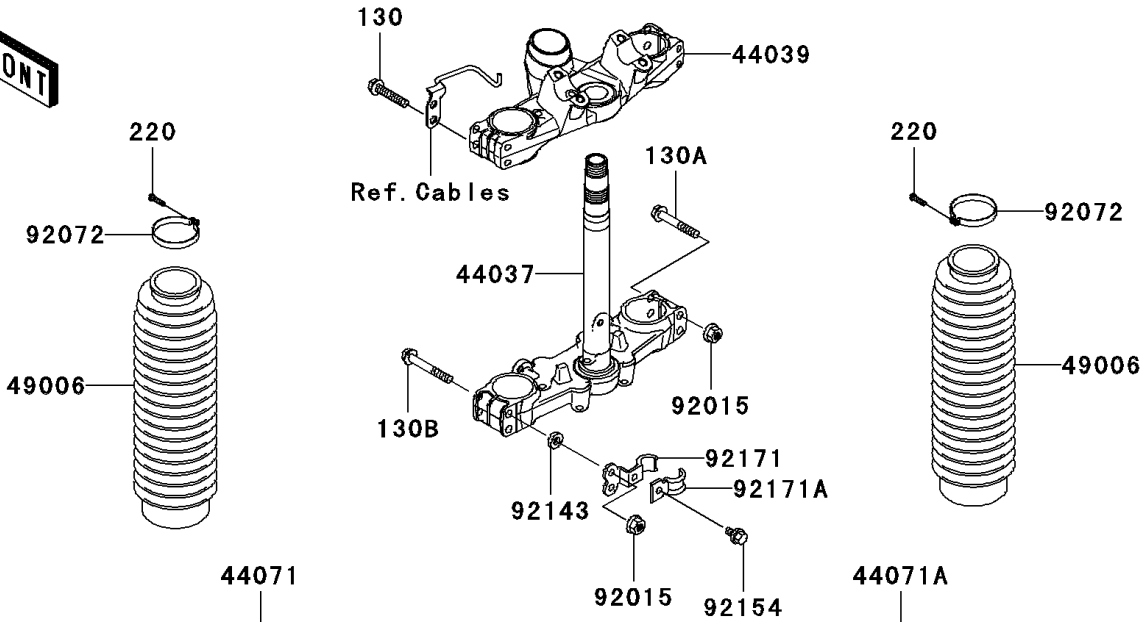

2009 KLR™ 650

PARTS DIAGRAM

Front Fork

F2340

2009 KLR™ 650

PARTS LIST

Front Fork

Kawasaki

Let the Good Times Roll®

ITEM NAME

PART NUMBER

QUANTITY
