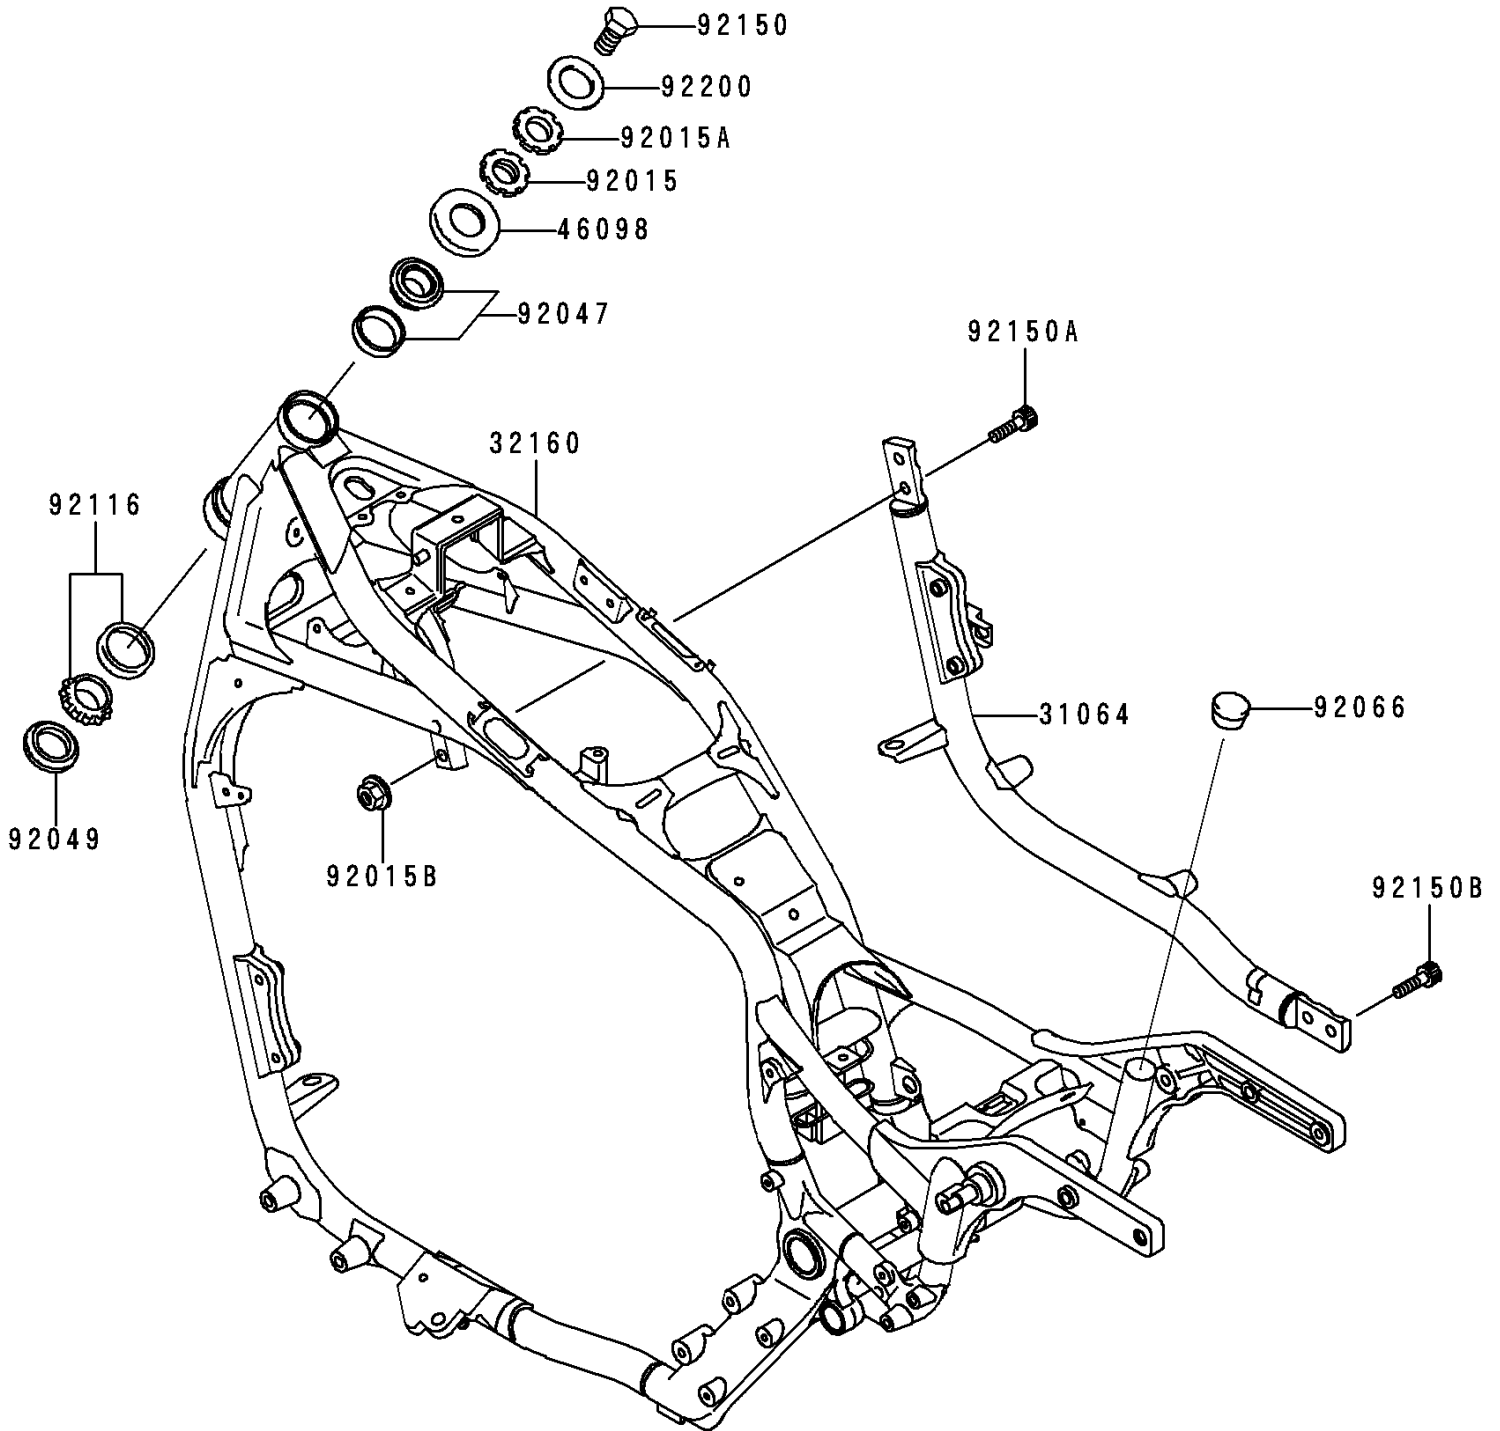

1998 Vulcan 1500 Classic

PARTS DIAGRAM

Frame

F2120

1998 Vulcan 1500 Classic

PARTS LIST

Frame

ITEM NAME	PART NUMBER	QUANTITY
PIPE-COMP,DOWNTUBE,RH (Ref # 31064)	31064-1206	1
FRAME-COMP (Ref # 32160)	32160-1503	1
CAP,STEERING STEM (Ref # 46098)	46098-017	1
NUT,25MM,T=10 (Ref # 92015)	92015-1377	1
NUT,25MM,T=6 (Ref # 92015A)	92015-1378	1
NUT,FLANGED,10MM (Ref # 92015B)	92015-1727	2
RACE,ROLLER,32005JR RS (Ref # 92047)	92047-017	1
SEAL-OIL,XMHE36X52X4J (Ref # 92049)	92049-1162	1
PLUG (Ref # 92066)	92066-1444	2
BEARING-ROLLER,HR320/28XJ (Ref # 92116)	92116-1009	1
BOLT,14X25 (Ref # 92150)	92150-1672	1
BOLT,SOCKET,10X30 (Ref # 92150A)	92150-1690	2
BOLT,SOCKET,10X23 (Ref # 92150B)	92150-1942	2
WASHER (Ref # 92200)	92200-1140	1