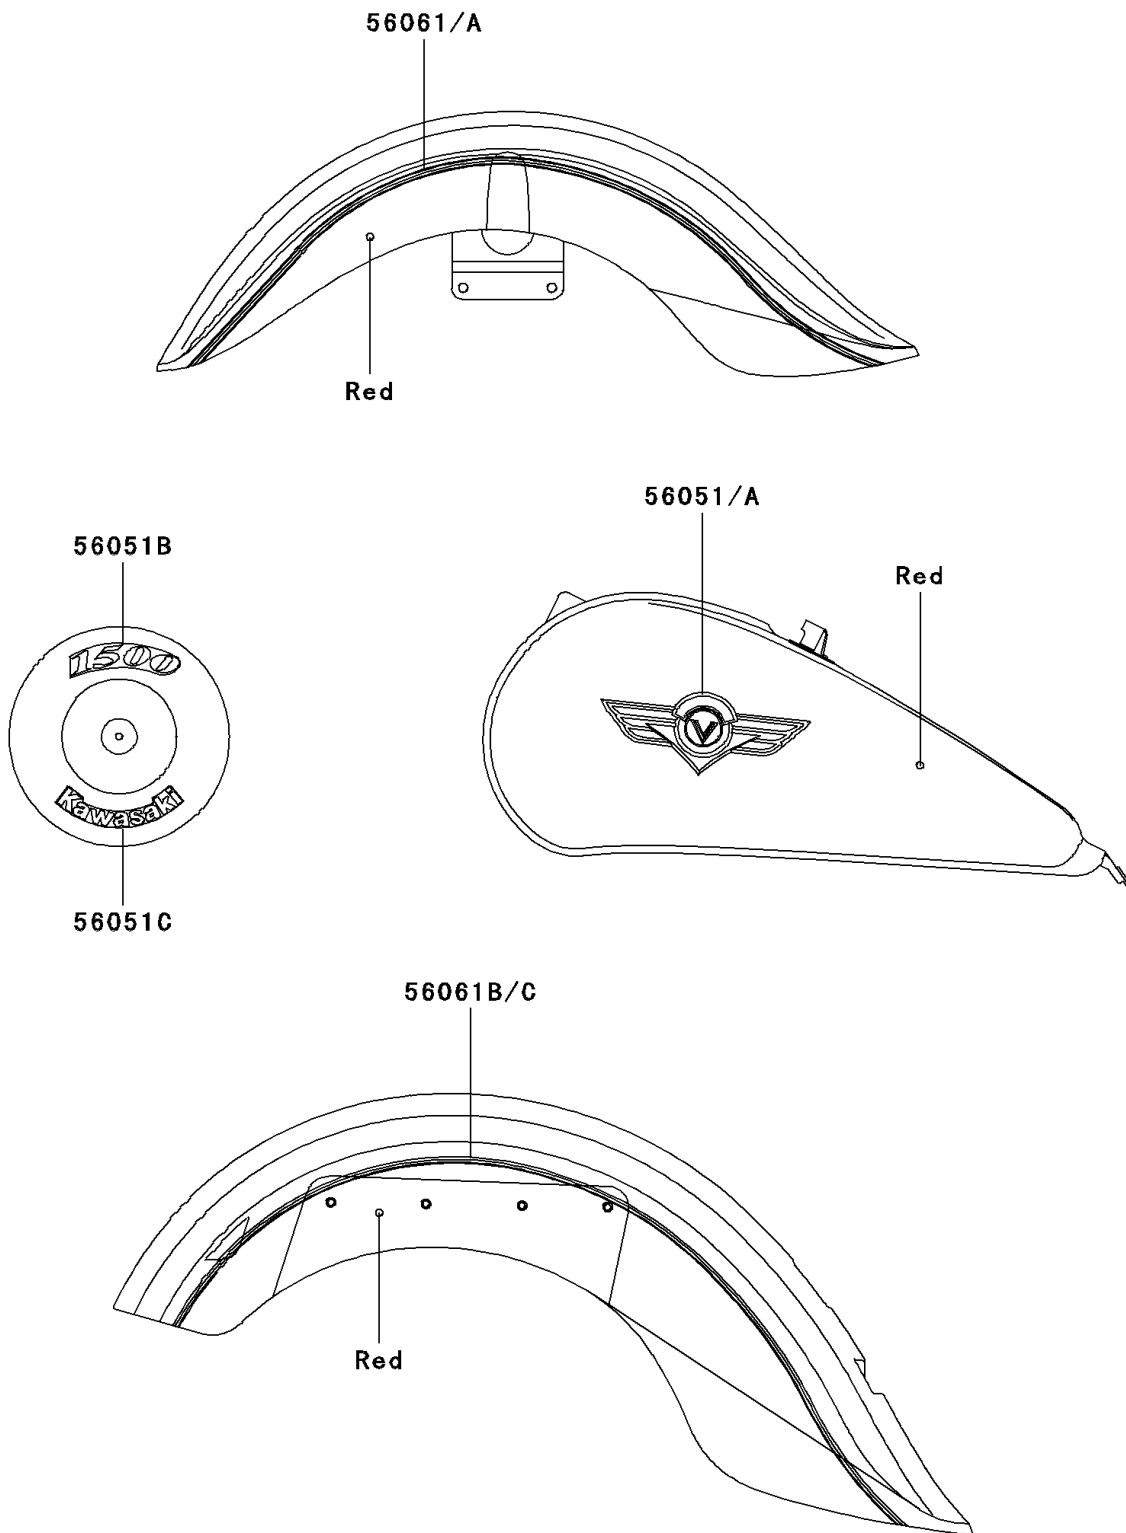

1997 Vulcan 1500 Classic

Kawasaki

Let the Good Times Roll®

PARTS DIAGRAM

Decals(Red)(VN1500-D2)

F2861B

1997 Vulcan 1500 Classic

PARTS LIST

Decals(Red)(VN1500-D2)

ITEM NAME

PART NUMBER

QUANTITY
