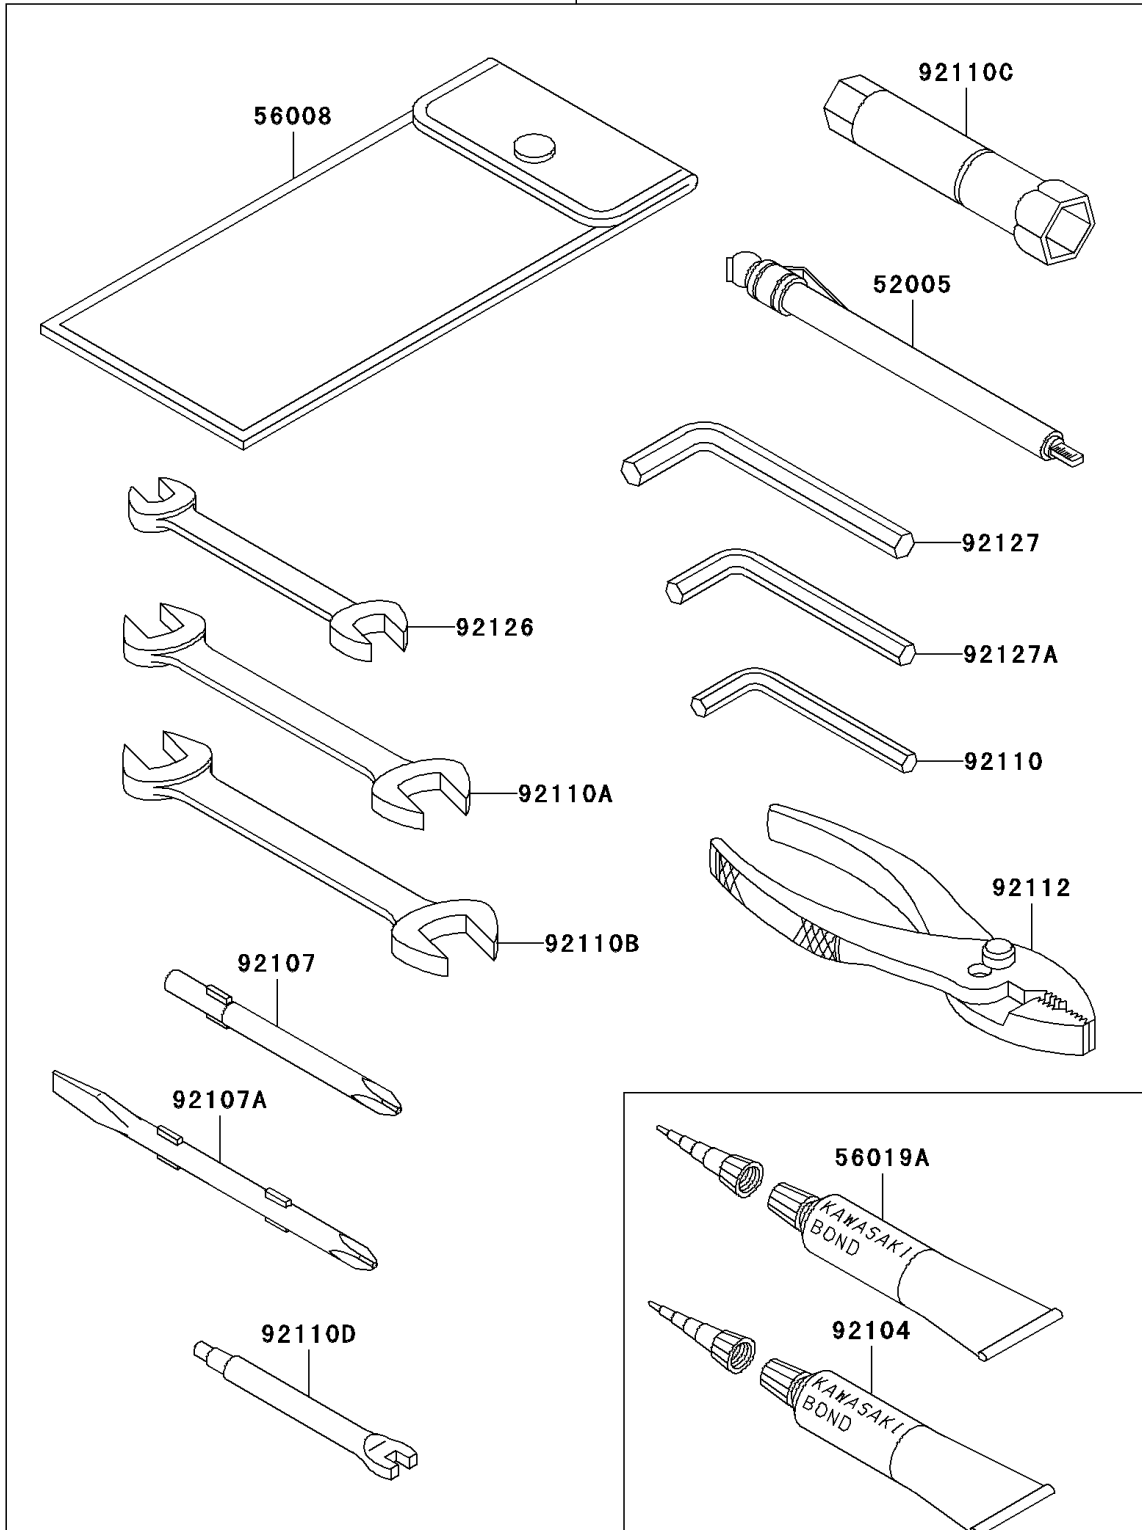

1997 Vulcan 1500 Classic

PARTS DIAGRAM

Owner's Tools

56007

F2810

1997 Vulcan 1500 Classic

PARTS LIST

Owner's Tools

ITEM NAME

PART NUMBER

QUANTITY
