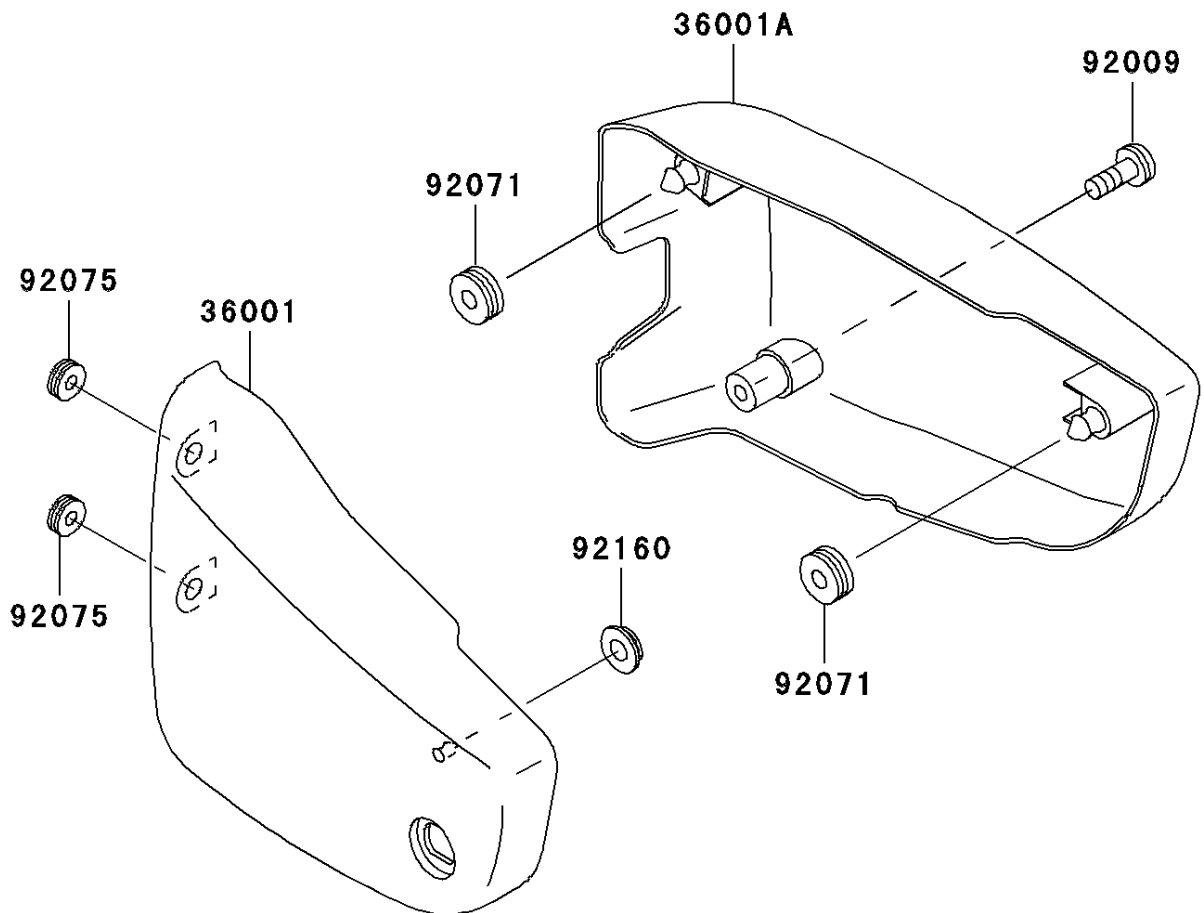

1997 Vulcan 1500 Classic

PARTS DIAGRAM

Side Covers

F2611

1997 Vulcan 1500 Classic

PARTS LIST

Side Covers

ITEM NAME

PART NUMBER

QUANTITY
