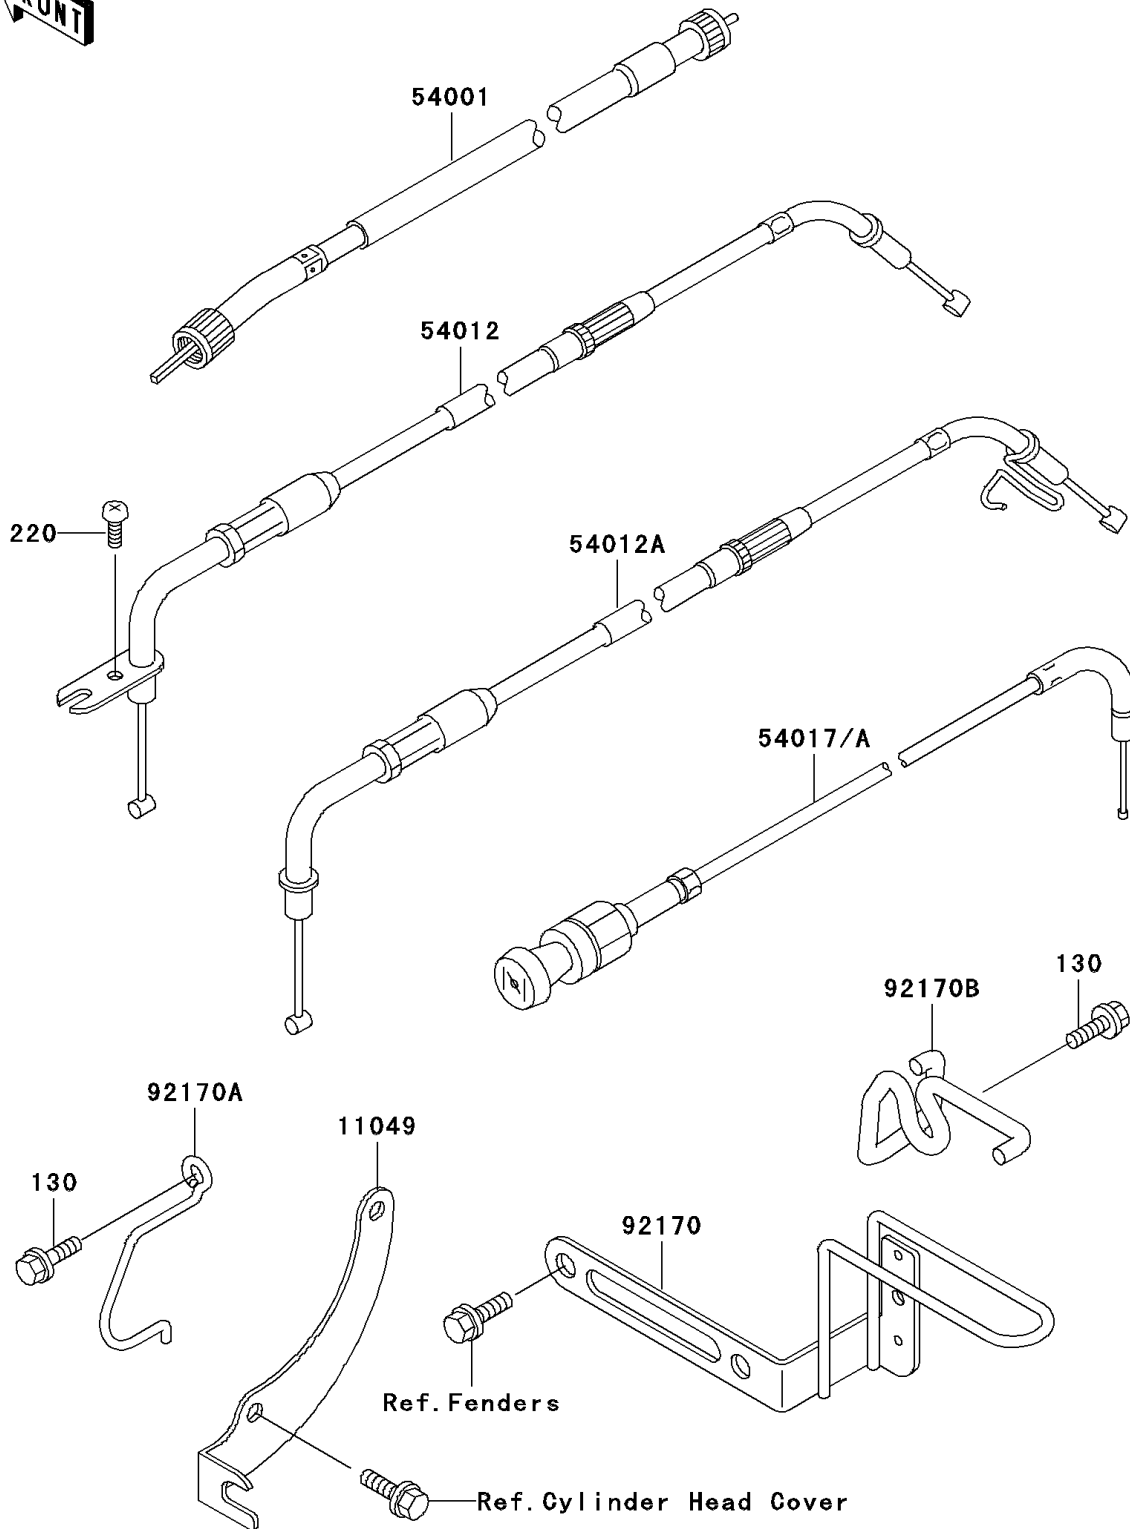

1997 Vulcan 1500 Classic

PARTS DIAGRAM

Cables

F2540

1997 Vulcan 1500 Classic

PARTS LIST

Cables

ITEM NAME

PART NUMBER

QUANTITY
