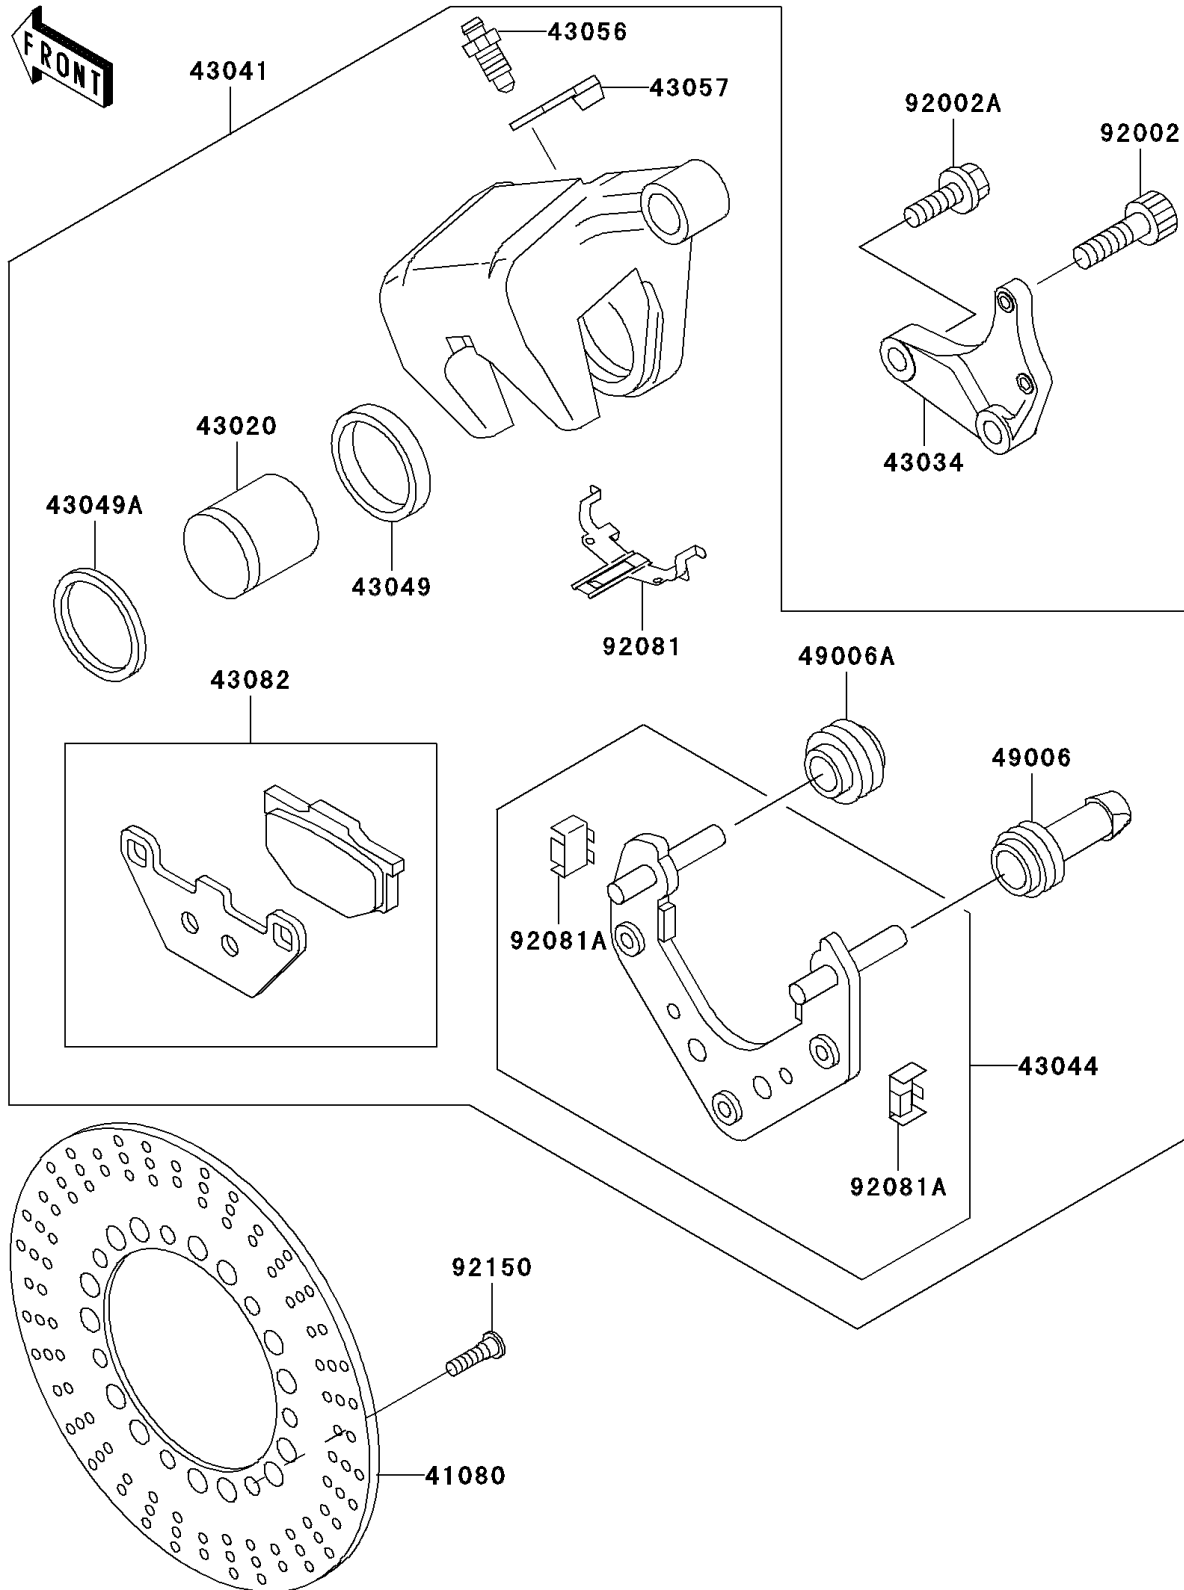

1997 Vulcan 1500 Classic

PARTS DIAGRAM

Rear Brake

F2294

1997 Vulcan 1500 Classic

PARTS LIST

Rear Brake

ITEM NAME

PART NUMBER

QUANTITY
