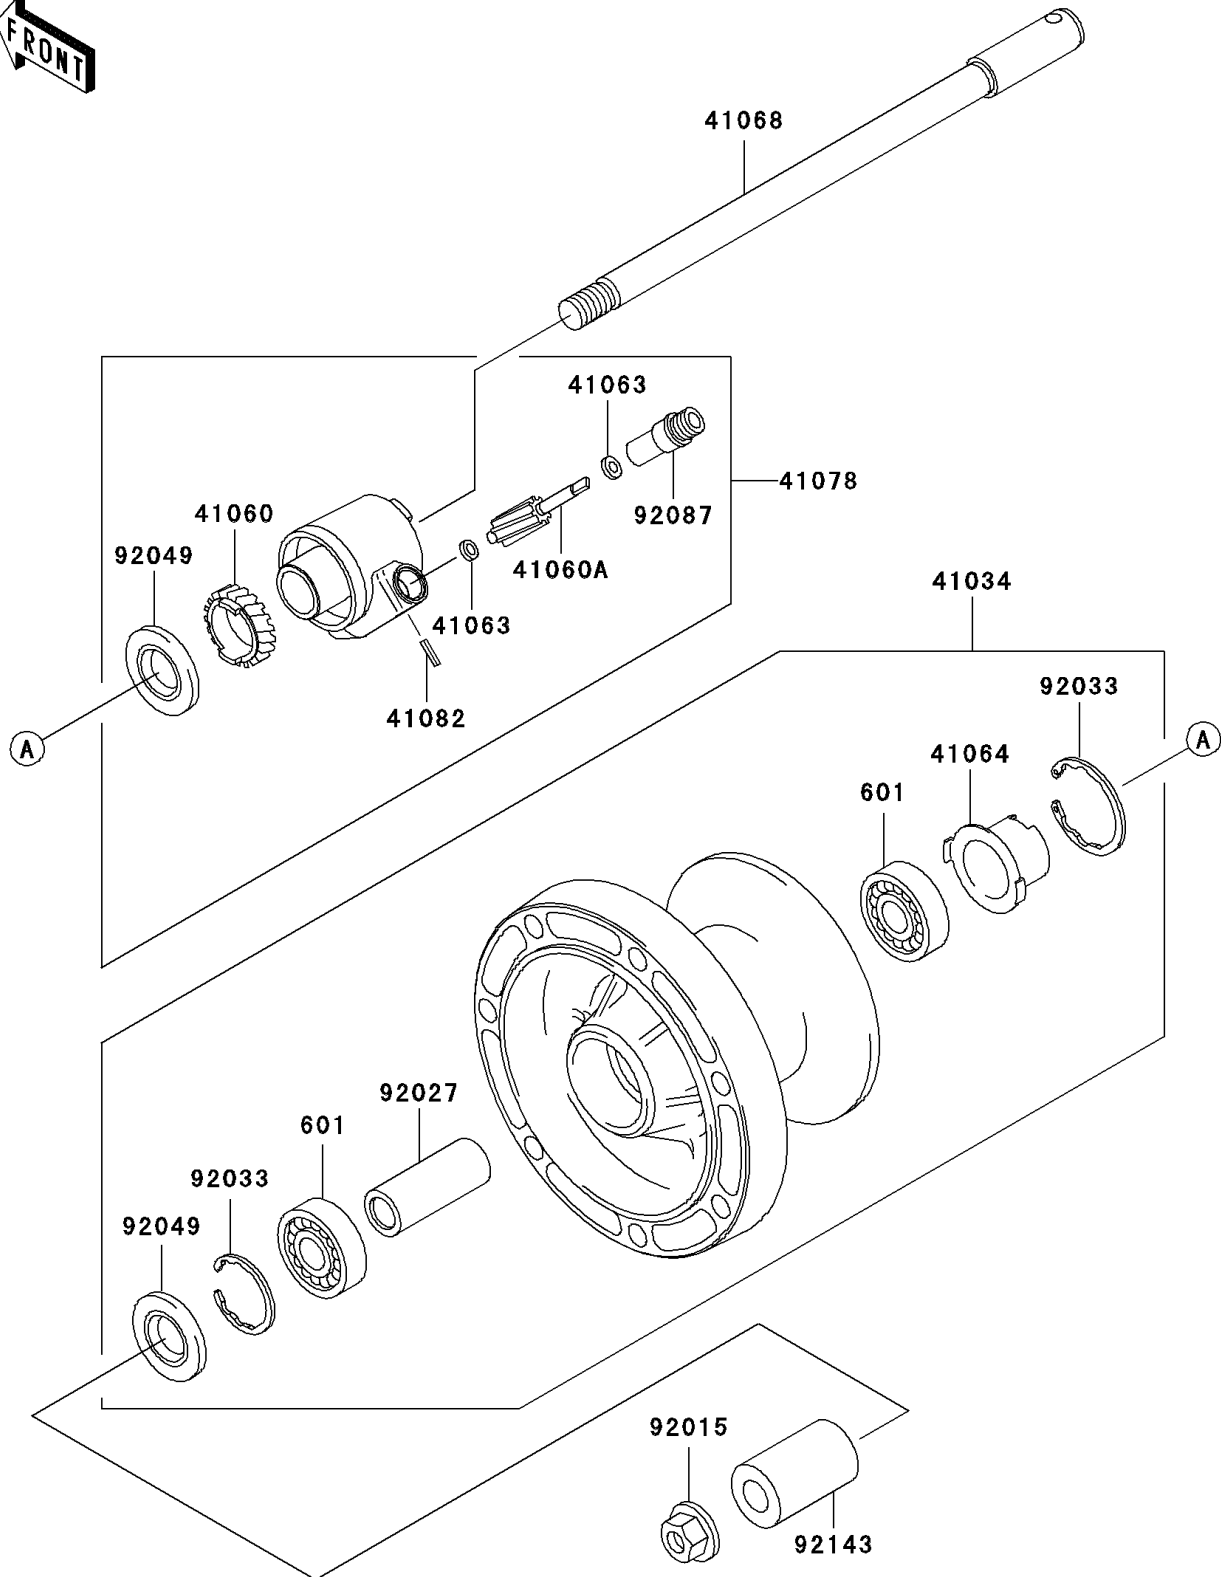

1997 Vulcan 1500 Classic

PARTS DIAGRAM

Front Wheel

F2230