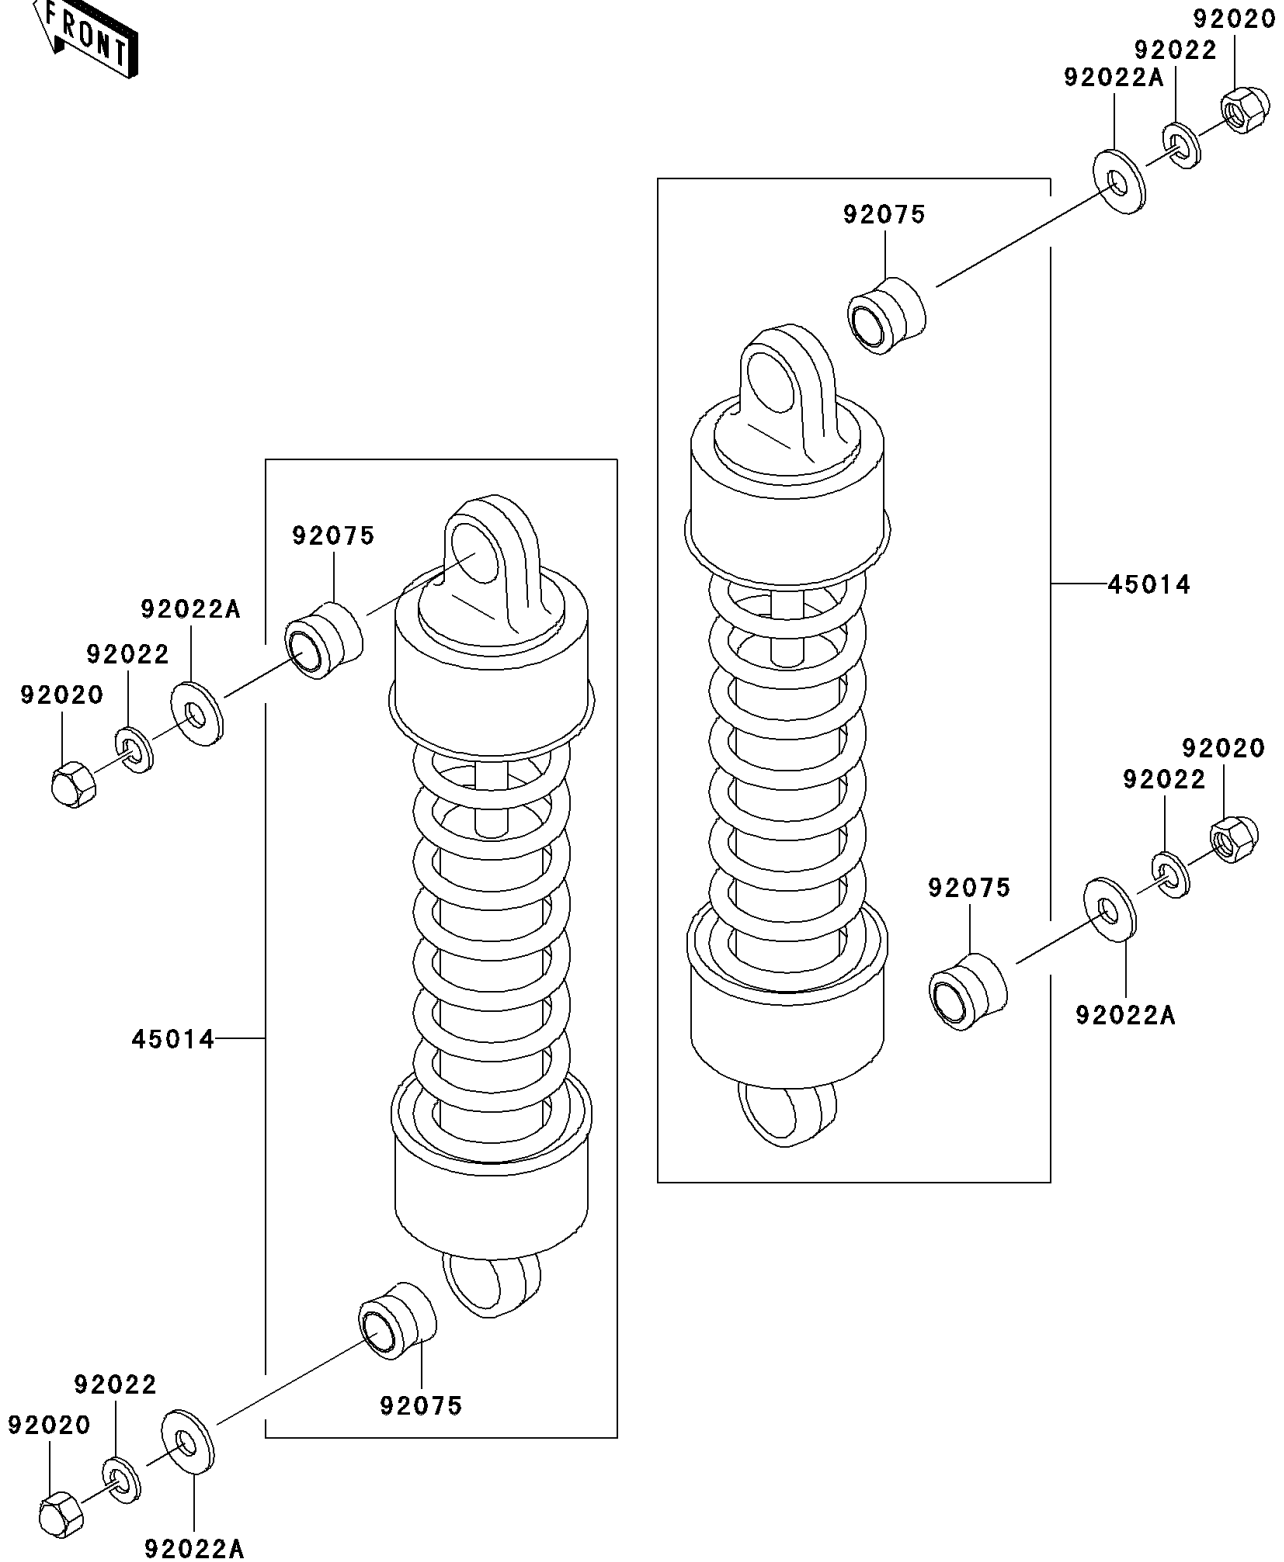

1997 Vulcan 1500 Classic

PARTS DIAGRAM

Suspension/Shock Absorber

F2151

1997 Vulcan 1500 Classic

PARTS LIST

Suspension/Shock Absorber

ITEM NAME

PART NUMBER

QUANTITY
