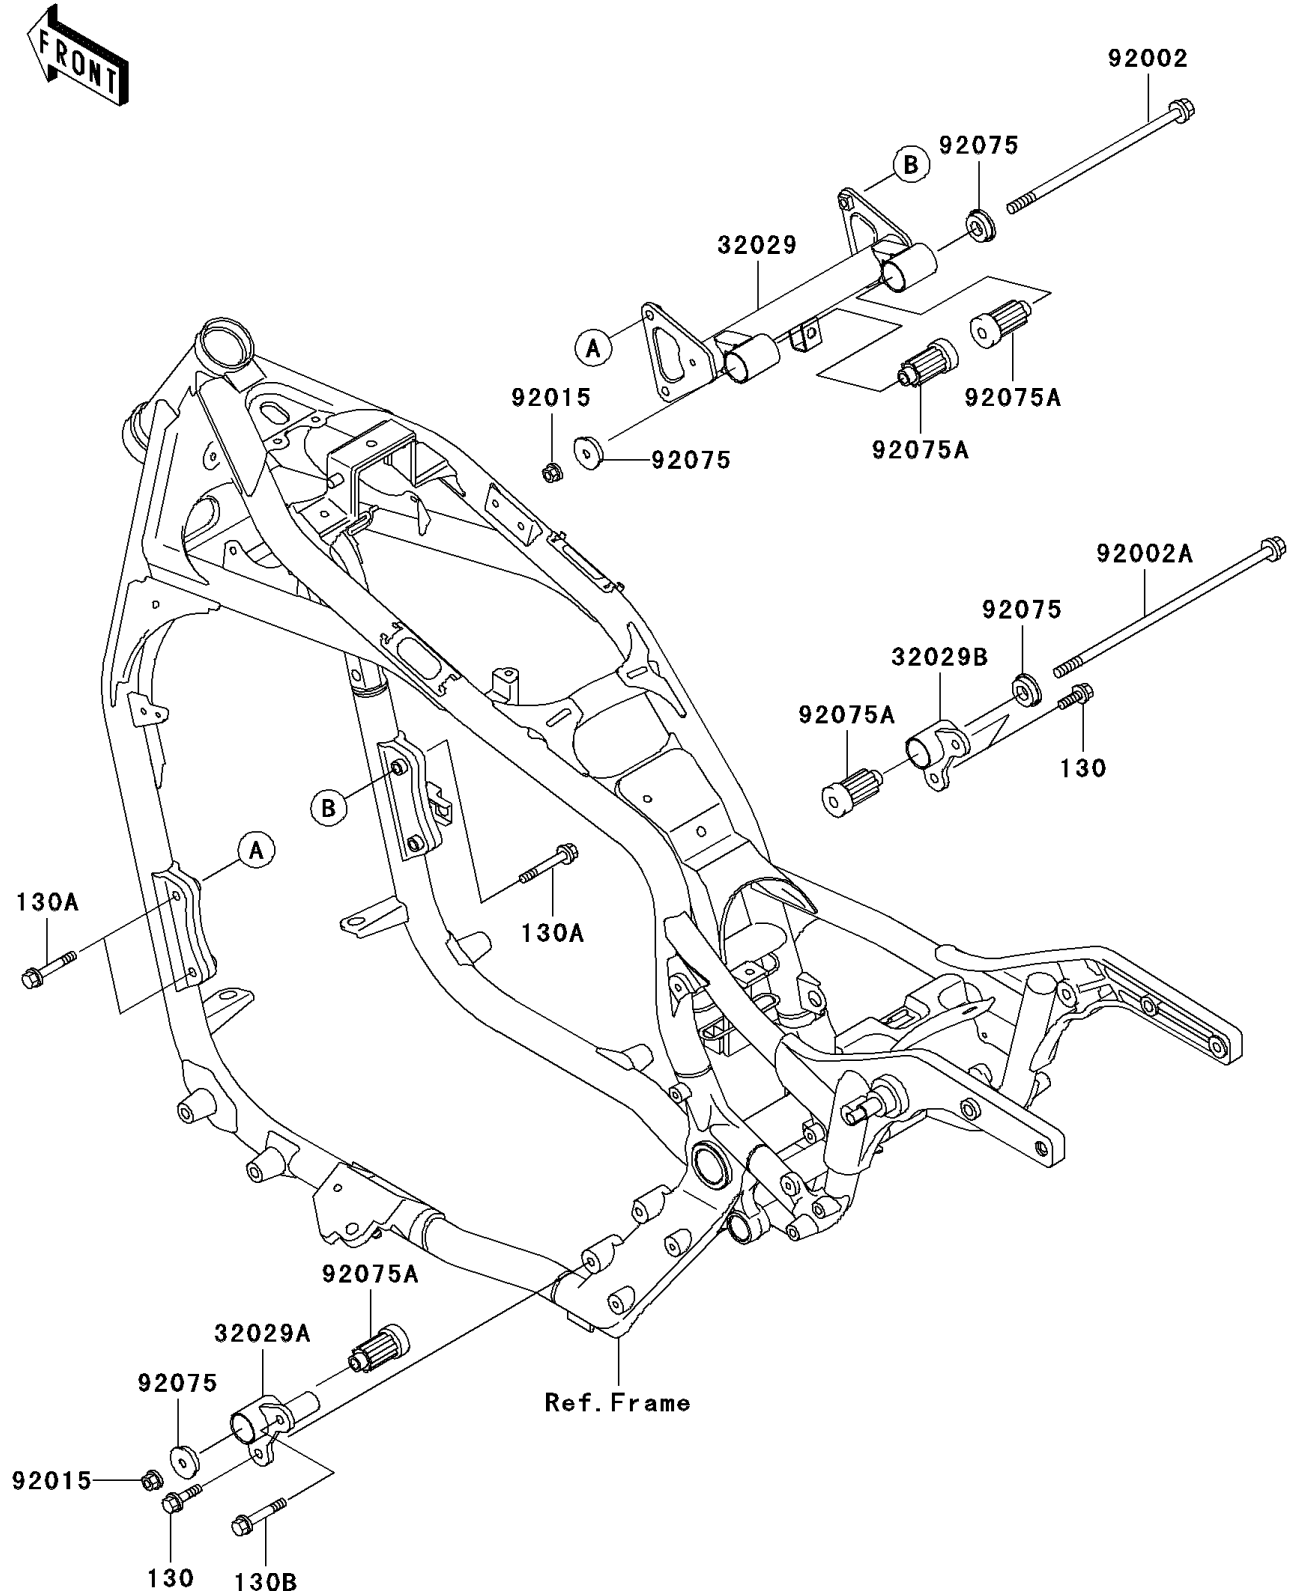

1997 Vulcan 1500 Classic

PARTS DIAGRAM

Frame Fittings

F2131