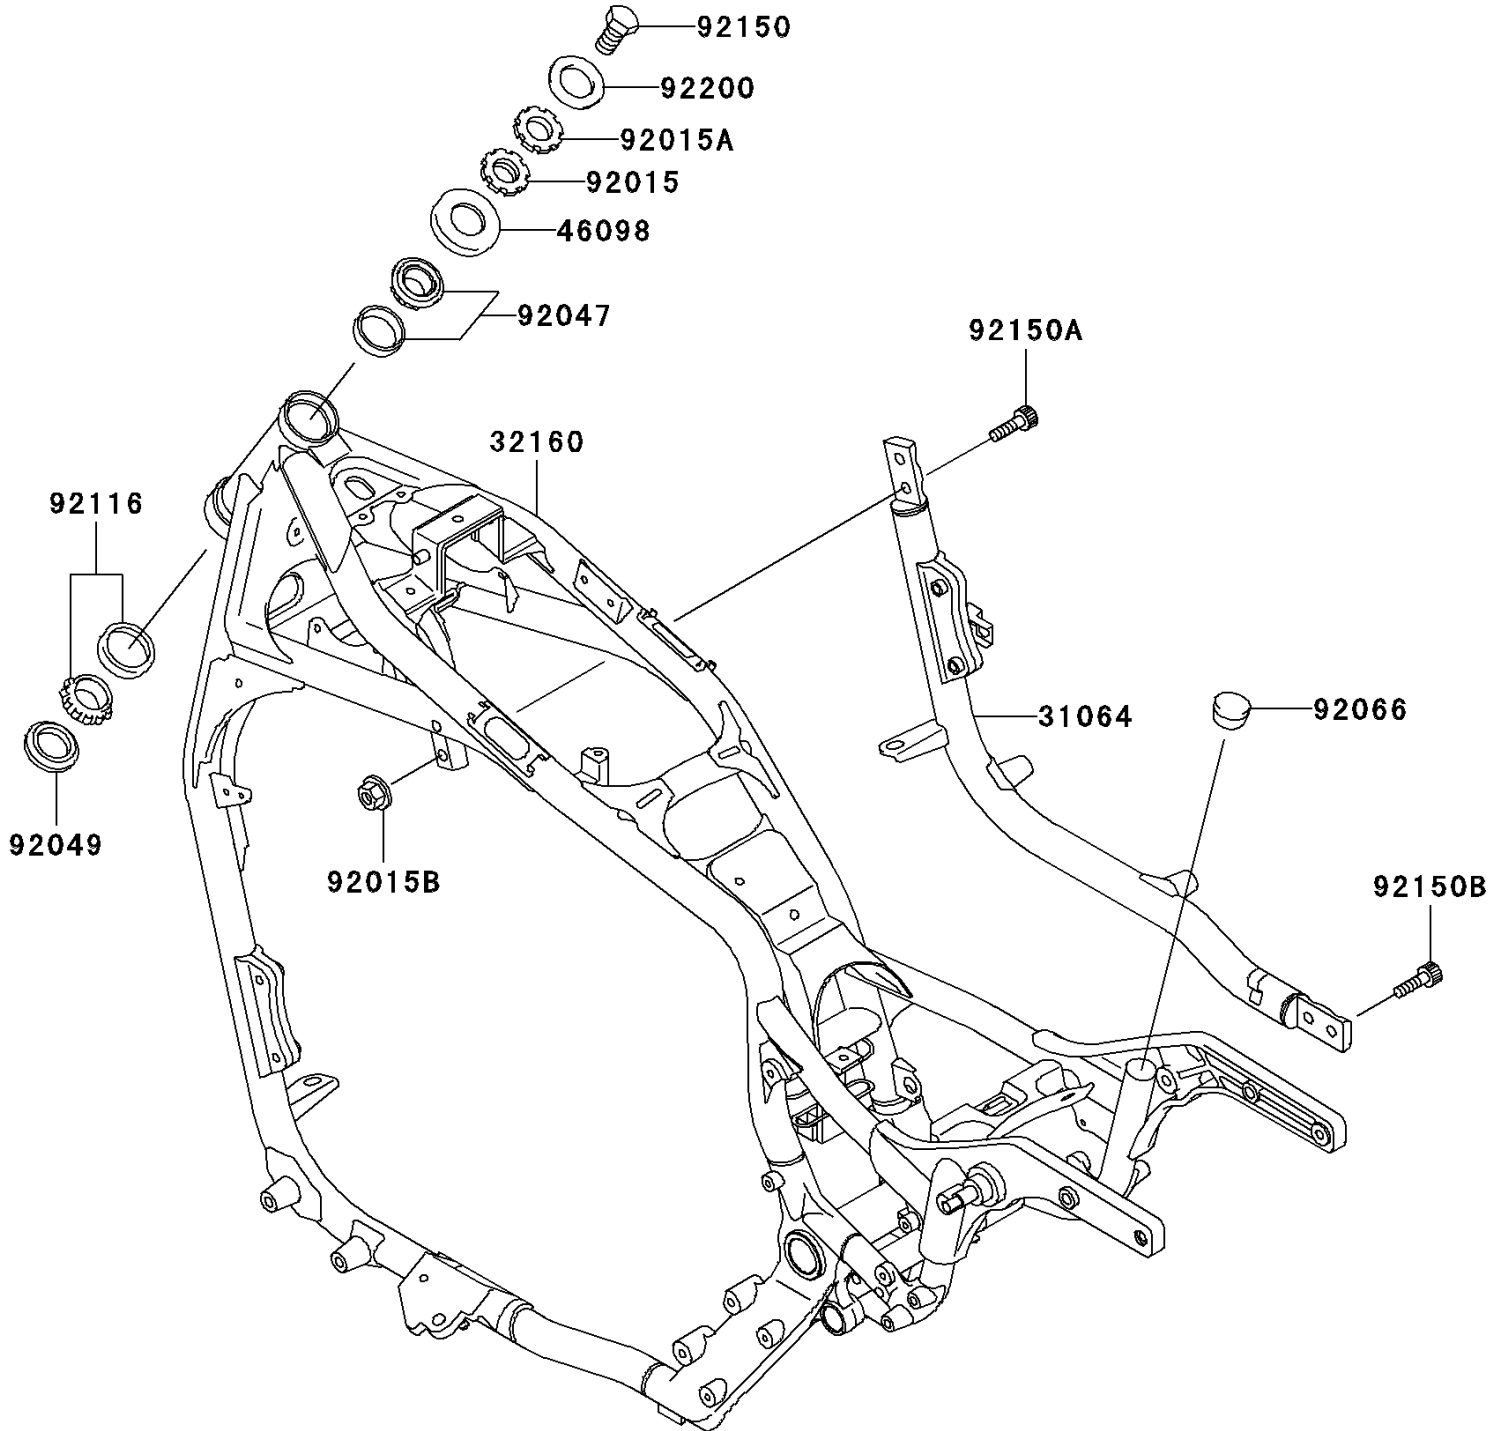

1996 Vulcan 1500 Classic

PARTS DIAGRAM

Frame

F2120

1996 Vulcan 1500 Classic

PARTS LIST

Frame

| ITEM NAME | PART NUMBER | QUANTITY |
|---|-------------|----------|
| PIPE-COMP,DOWNTUBE,RH (Ref # 31064) | 31064-1192 | 1 |
| FRAME-COMP (Ref # 32160) | 32160-1442 | 1 |
| CAP,STEERING STEM (Ref # 46098) | 46098-017 | 1 |
| NUT,25MM,T=10 (Ref # 92015) | 92015-1377 | 1 |
| NUT,25MM,T=6 (Ref # 92015A) | 92015-1378 | 1 |
| NUT,FLANGED,10MM (Ref # 92015B) | 92015-1727 | 2 |
| RACE,ROLLER,32005JR RS (Ref # 92047) | 92047-017 | 1 |
| SEAL-OIL,XMHE36X52X4J (Ref # 92049) | 92049-1162 | 1 |
| PLUG (Ref # 92066) | 92066-1444 | 2 |
| BEARING-ROLLER,HR320/28XJ (Ref # 92116) | 92116-1009 | 1 |
| BOLT,14X25 (Ref # 92150) | 92150-1672 | 1 |
| BOLT,SOCKET,10X30 (Ref # 92150A) | 92150-1690 | 2 |
| BOLT,SOCKET,10X23 (Ref # 92150B) | 92150-1942 | 2 |
| WASHER (Ref # 92200) | 92200-1140 | 1 |