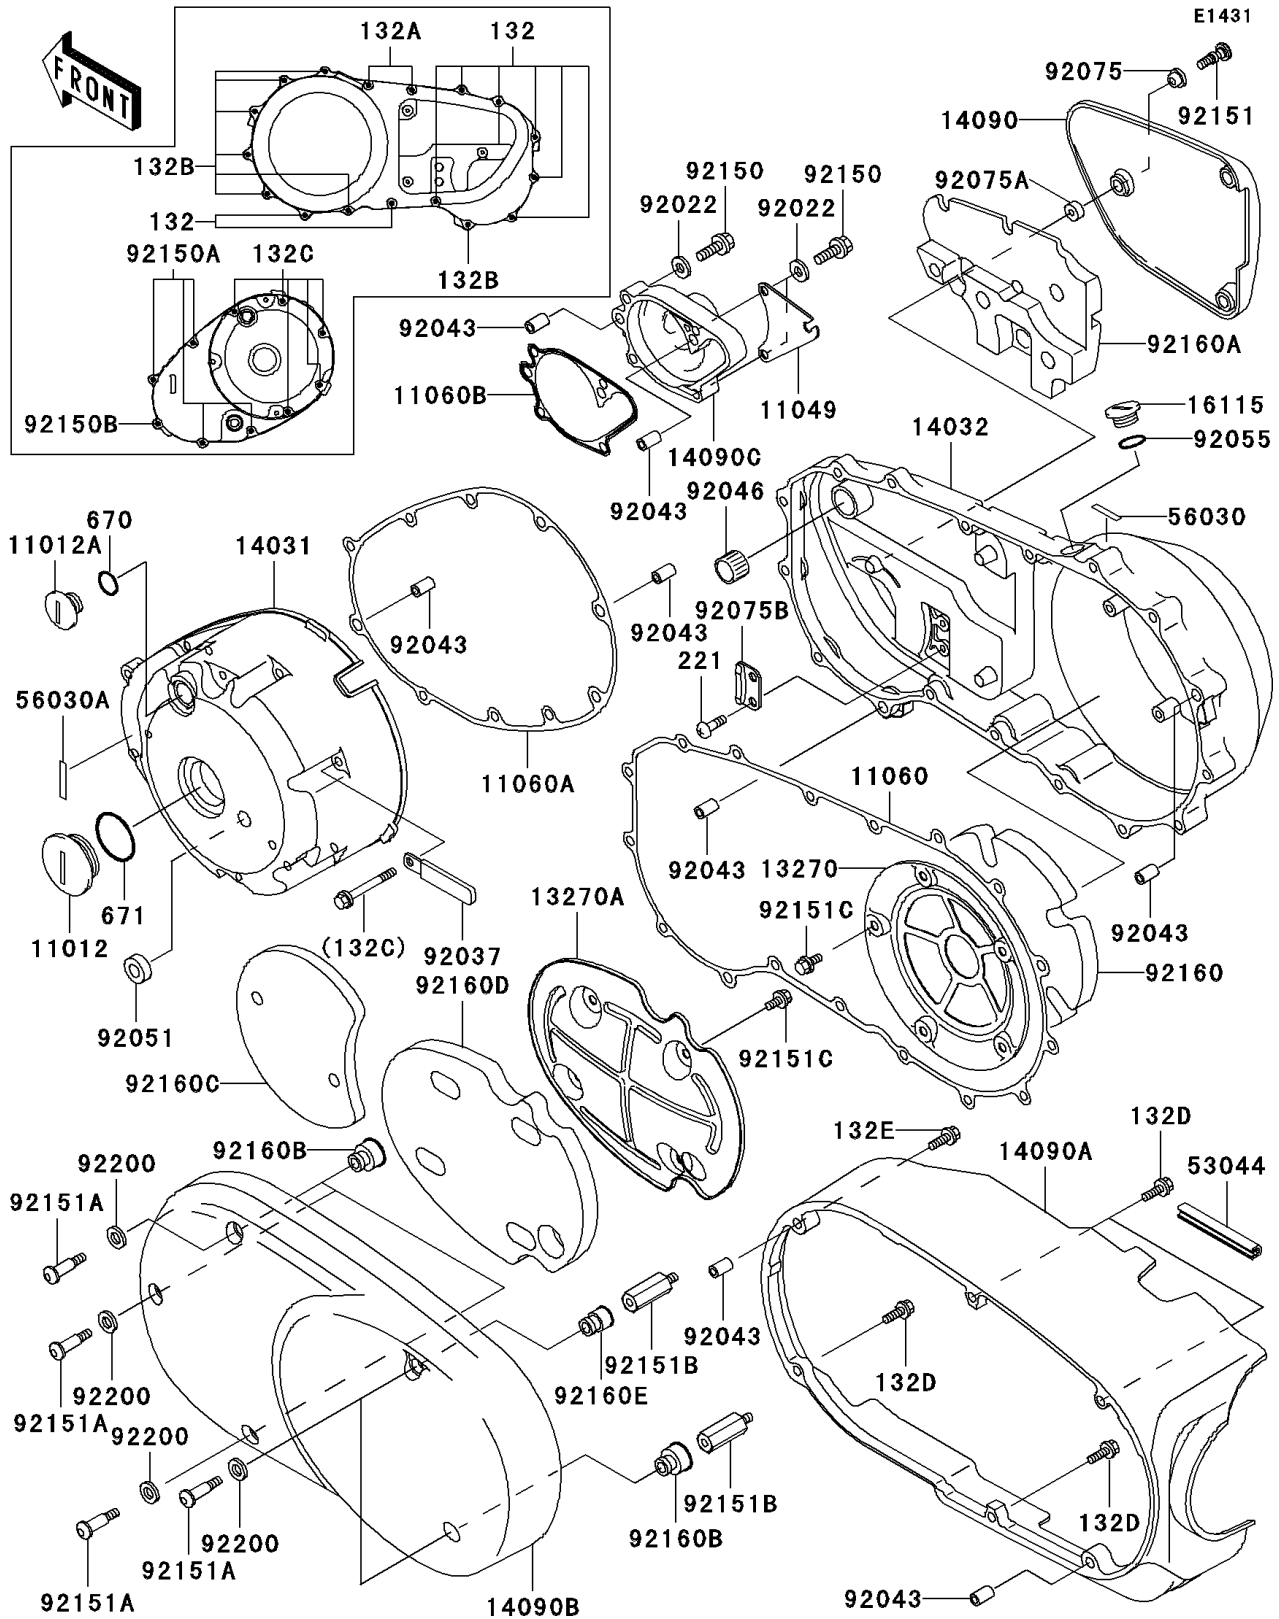

1997 Vulcan 1500 Classic

PARTS DIAGRAM

Engine Cover(s)

1997 Vulcan 1500 Classic

PARTS LIST

Engine Cover(s)

ITEM NAME	PART NUMBER	QUANTITY
-----------	-------------	----------
