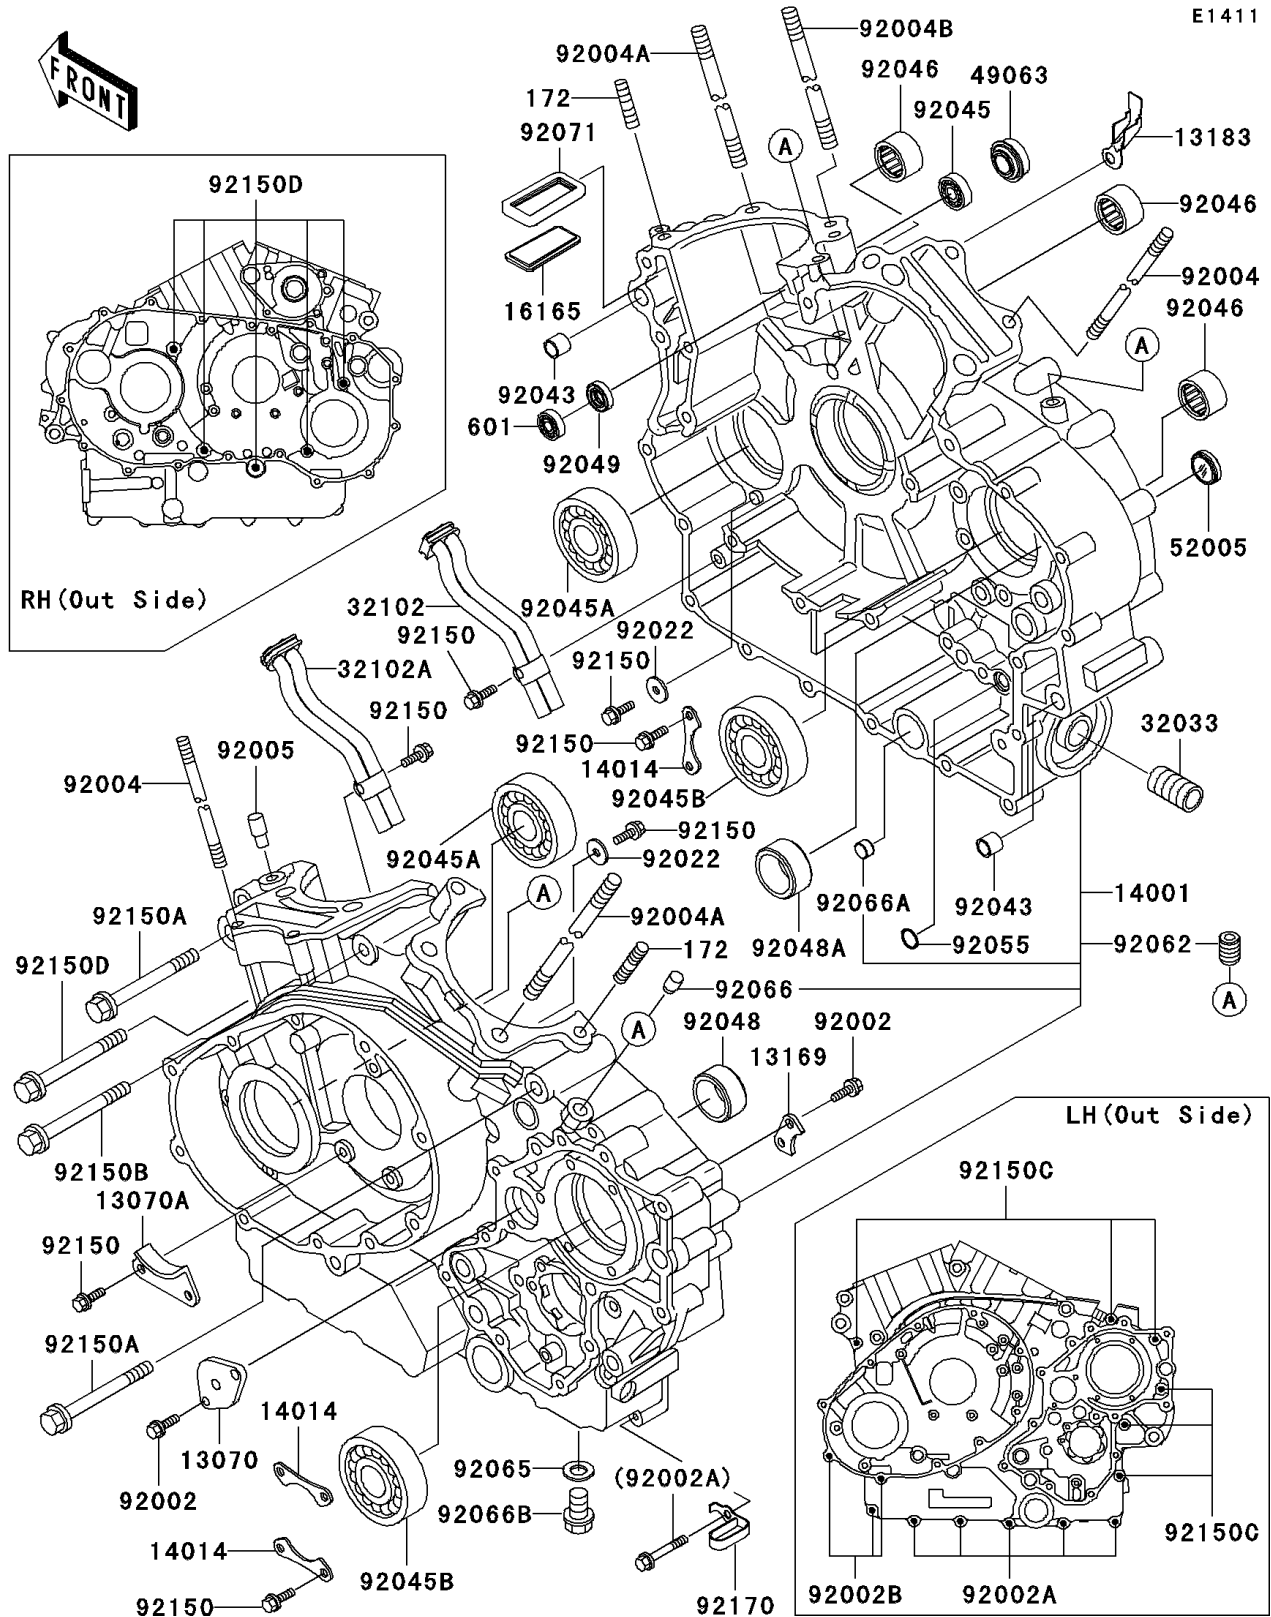

1997 Vulcan 1500 Classic

PARTS DIAGRAM

Crankcase

1997 Vulcan 1500 Classic

PARTS LIST

Crankcase

ITEM NAME

PART NUMBER

QUANTITY
