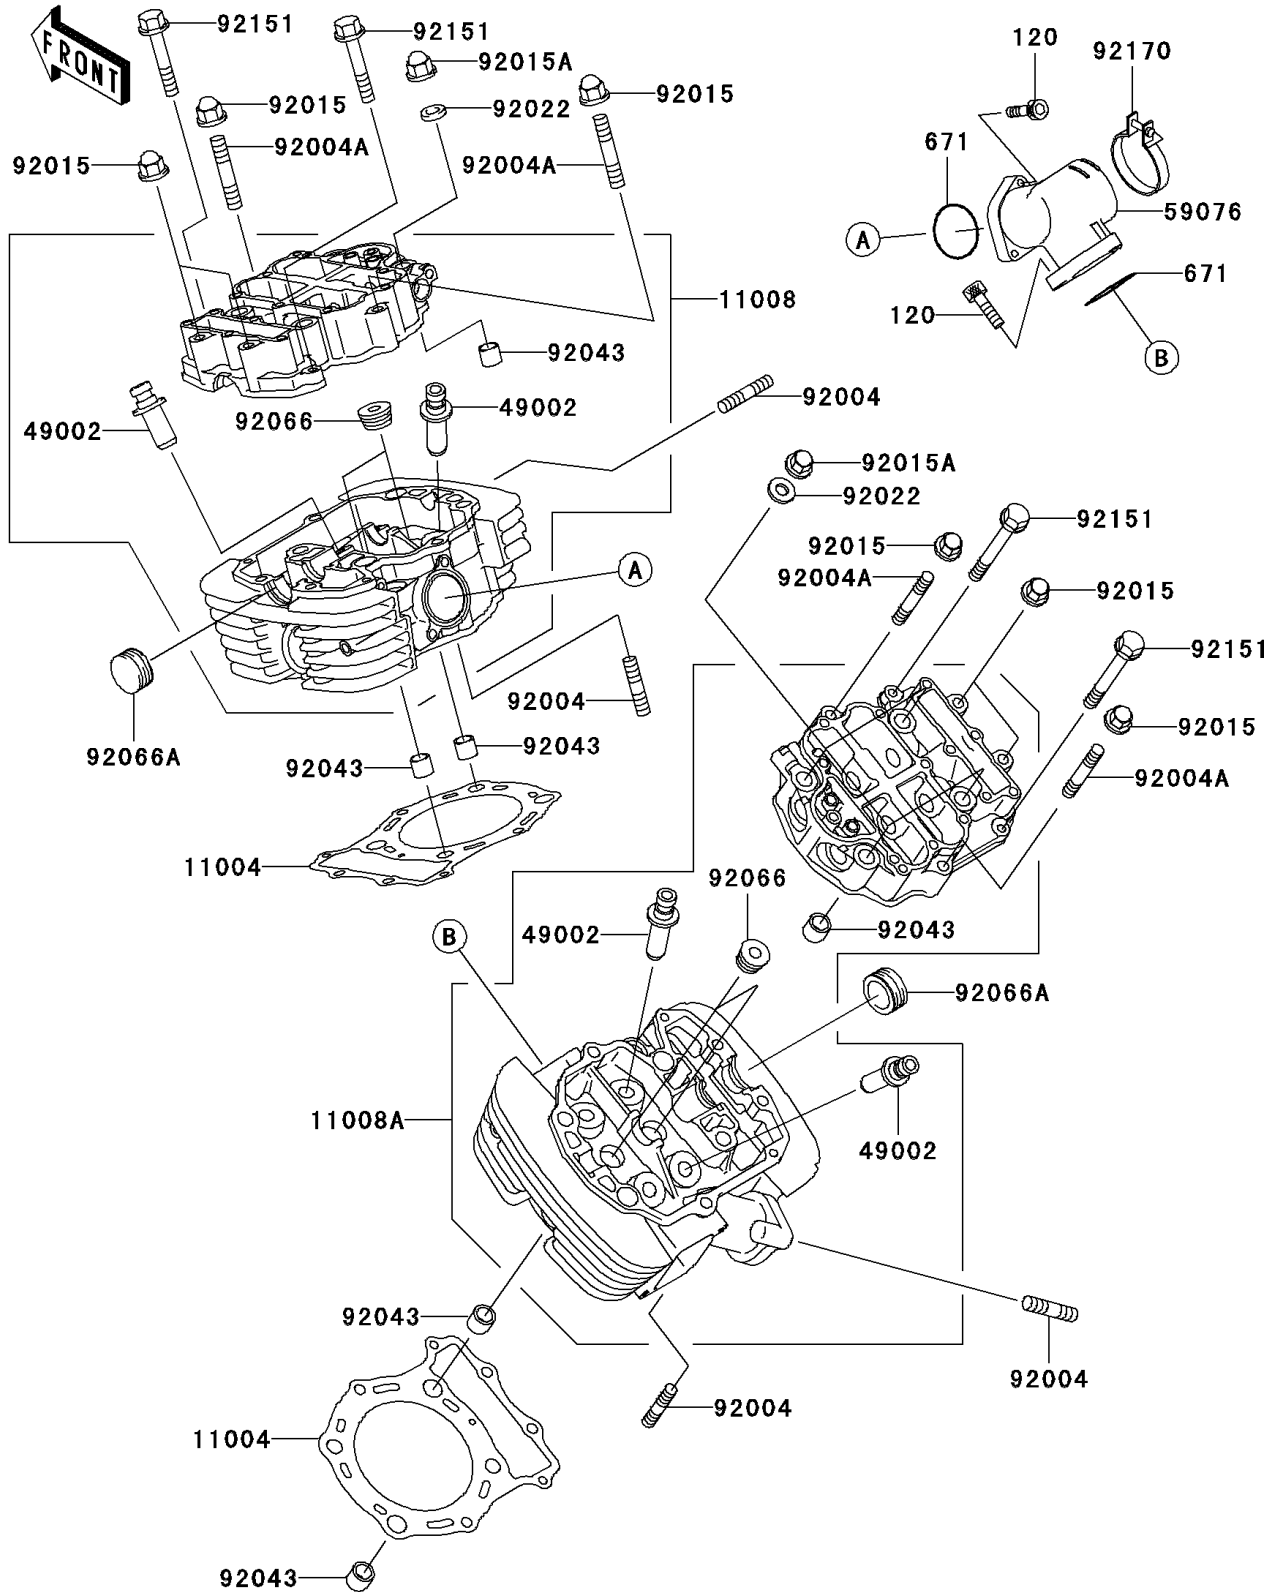

1996 Vulcan 1500 Classic

PARTS DIAGRAM

Cylinder Head

E1111

1996 Vulcan 1500 Classic

PARTS LIST

Cylinder Head

ITEM NAME

PART NUMBER

QUANTITY
