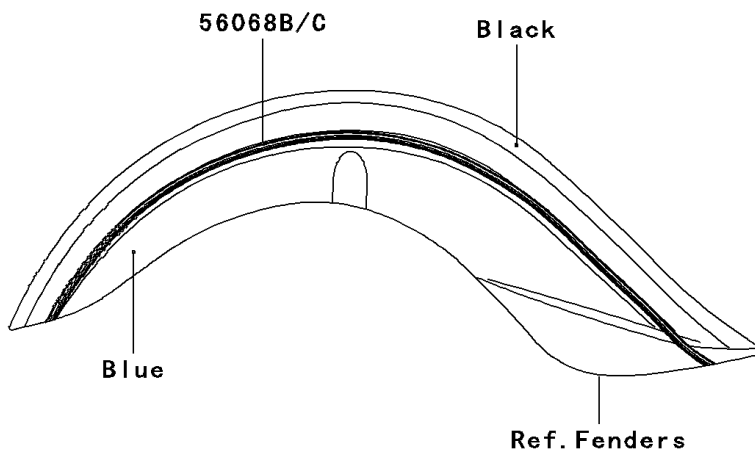

2008 Vulcan® 1600 Classic

PARTS DIAGRAM

Decals(Black/Blue)(A8FA)

F2861F

2008 Vulcan[®] 1600 Classic

PARTS LIST

Decals(Black/Blue)(A8FA)

ITEM NAME

PART NUMBER

QUANTITY
