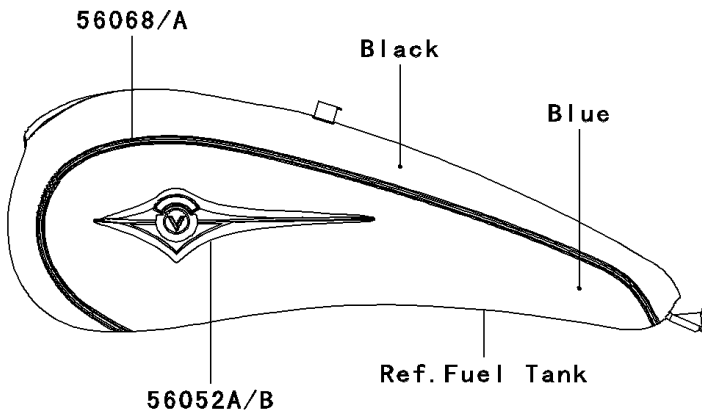

2008 Vulcan® 1600 Classic

PARTS DIAGRAM

Decals(Black/Blue)(A8FA)

F2861F

2008 Vulcan[®] 1600 Classic

PARTS LIST

Decals(Black/Blue)(A8FA)

ITEM NAME

PART NUMBER

QUANTITY
