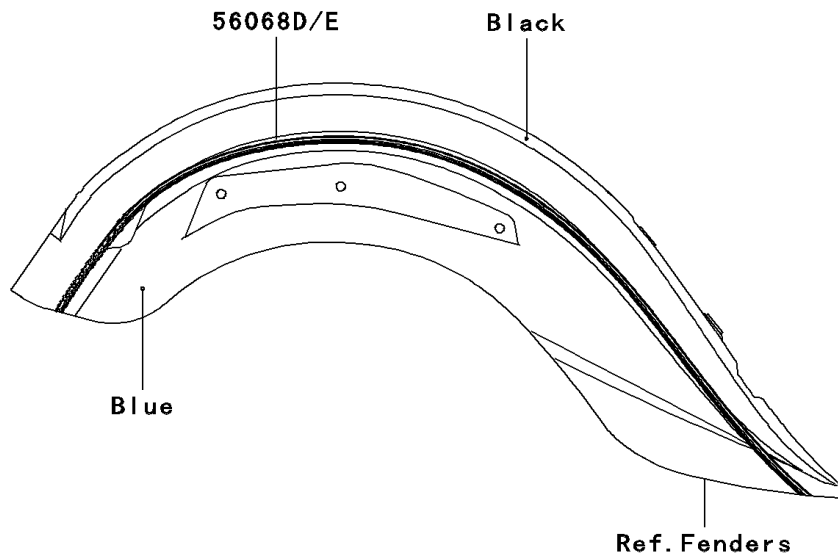

2008 Vulcan® 1600 Classic

PARTS DIAGRAM

Decals(Black/Blue)(A8FA)

F2861F

2008 Vulcan[®] 1600 Classic

PARTS LIST

Decals(Black/Blue)(A8FA)

ITEM NAME

PART NUMBER

QUANTITY
