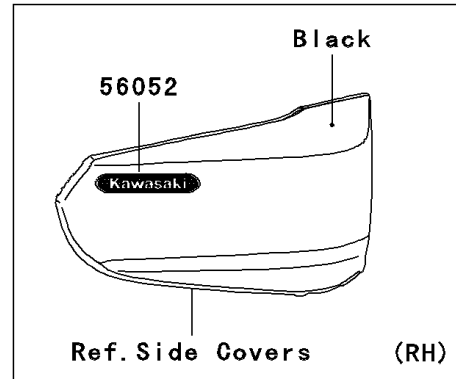

2008 Vulcan® 1600 Classic

PARTS DIAGRAM

Decals(Black/Blue)(A8FA)

F2861F

2008 Vulcan[®] 1600 Classic

PARTS LIST

Decals(Black/Blue)(A8FA)

ITEM NAME