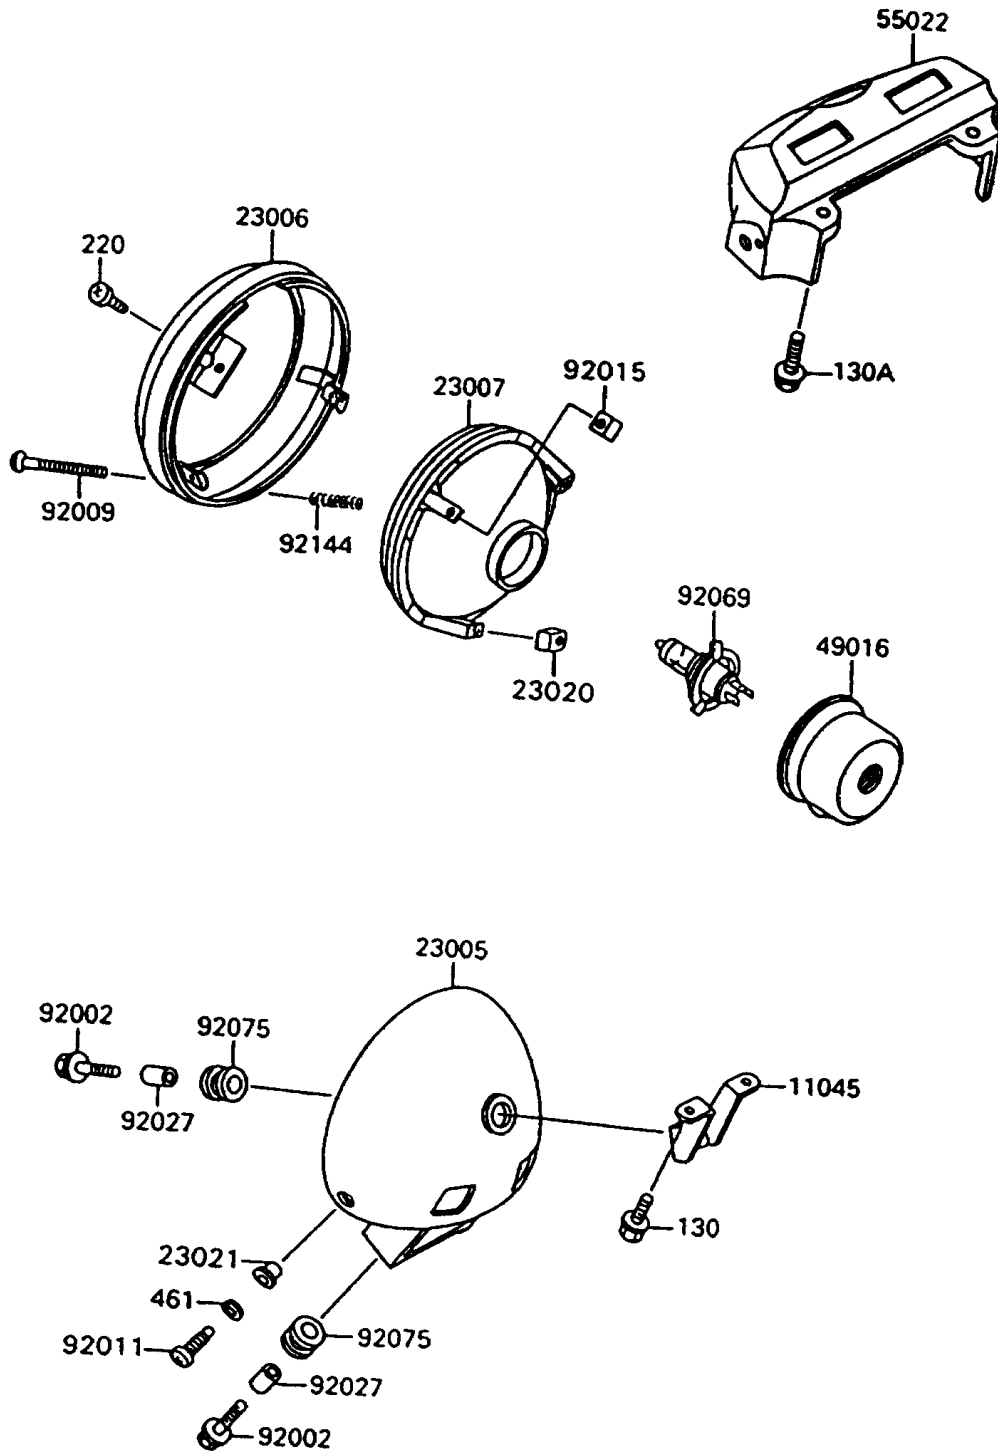

1997 Vulcan 1500 L

PARTS DIAGRAM

Headlight(s)

F2710

1997 Vulcan 1500 L

PARTS LIST

Headlight(s)

ITEM NAME

PART NUMBER

QUANTITY
