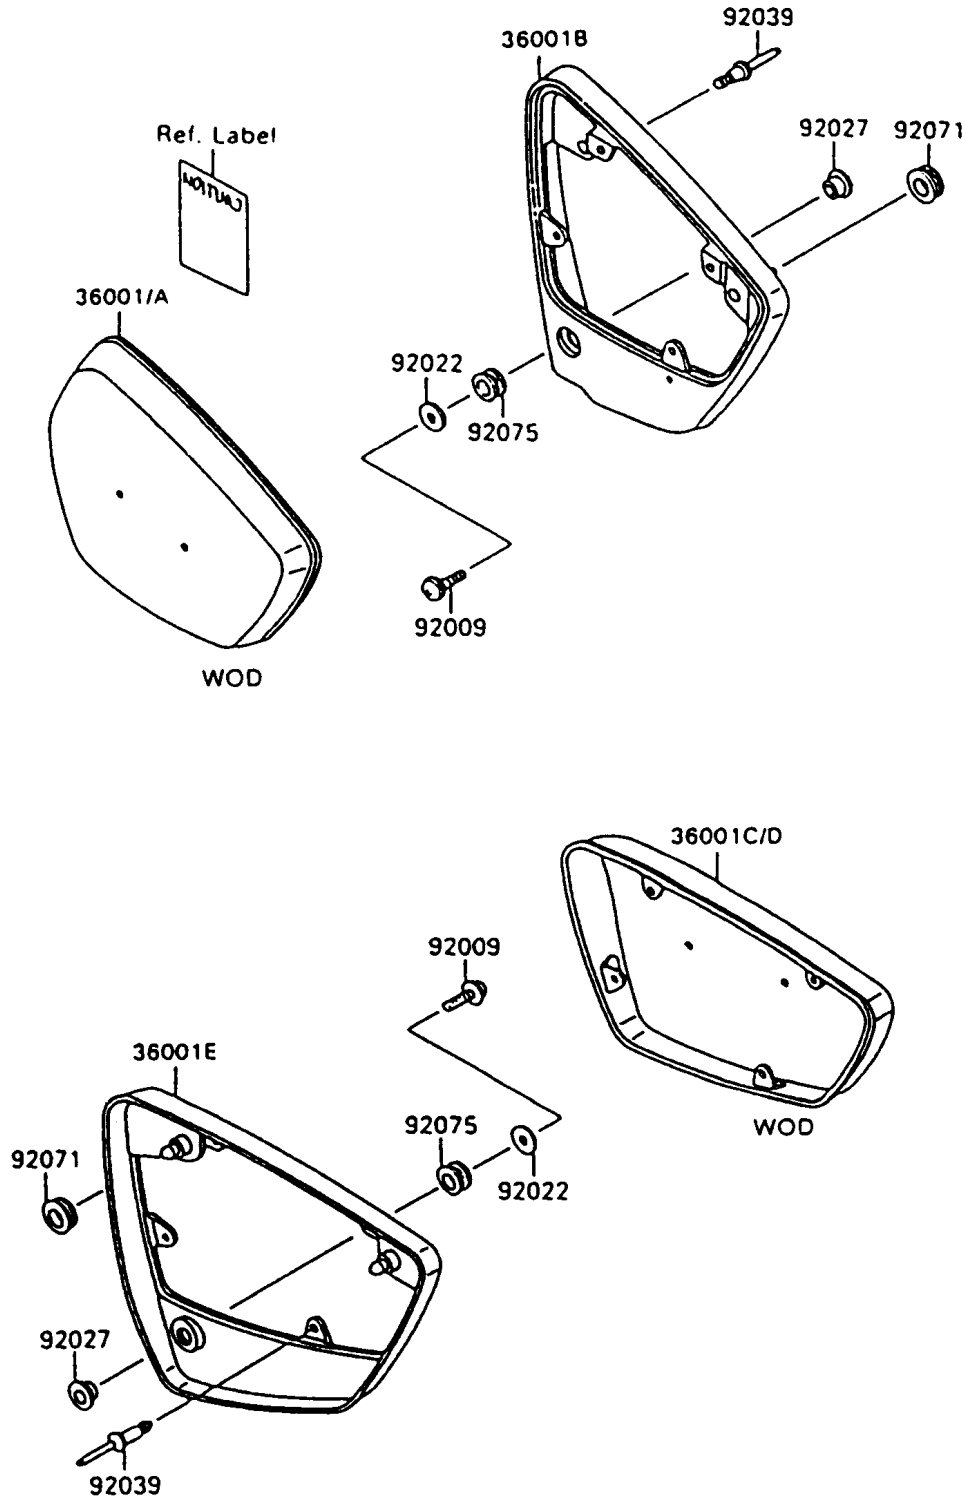

1997 Vulcan 1500 L

PARTS DIAGRAM

Side Covers

F2611

1997 Vulcan 1500 L

PARTS LIST

Side Covers

ITEM NAME

PART NUMBER

QUANTITY
