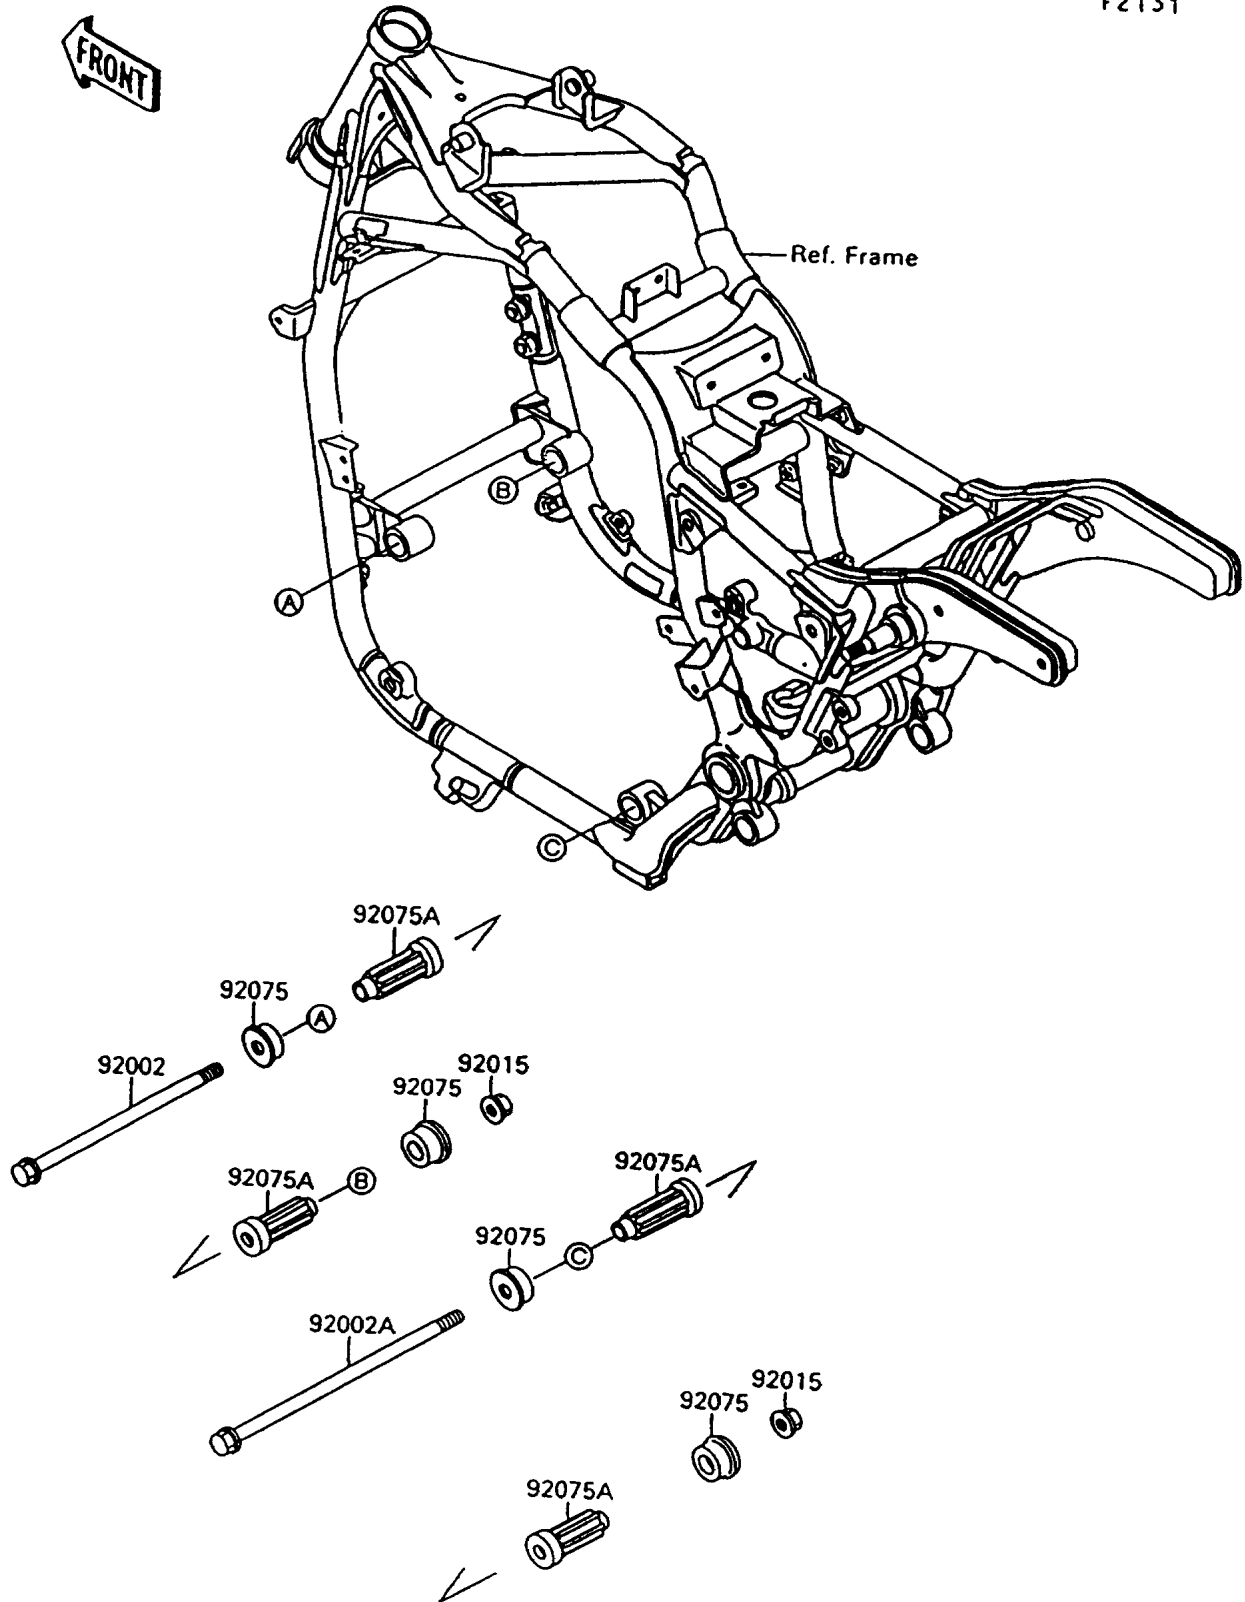

1997 Vulcan 1500 L

PARTS DIAGRAM

Frame Fittings

F2131

1997 Vulcan 1500 L

PARTS LIST

Frame Fittings

Kawasaki

Let the Good Times Roll®

ITEM NAME

PART NUMBER

QUANTITY
