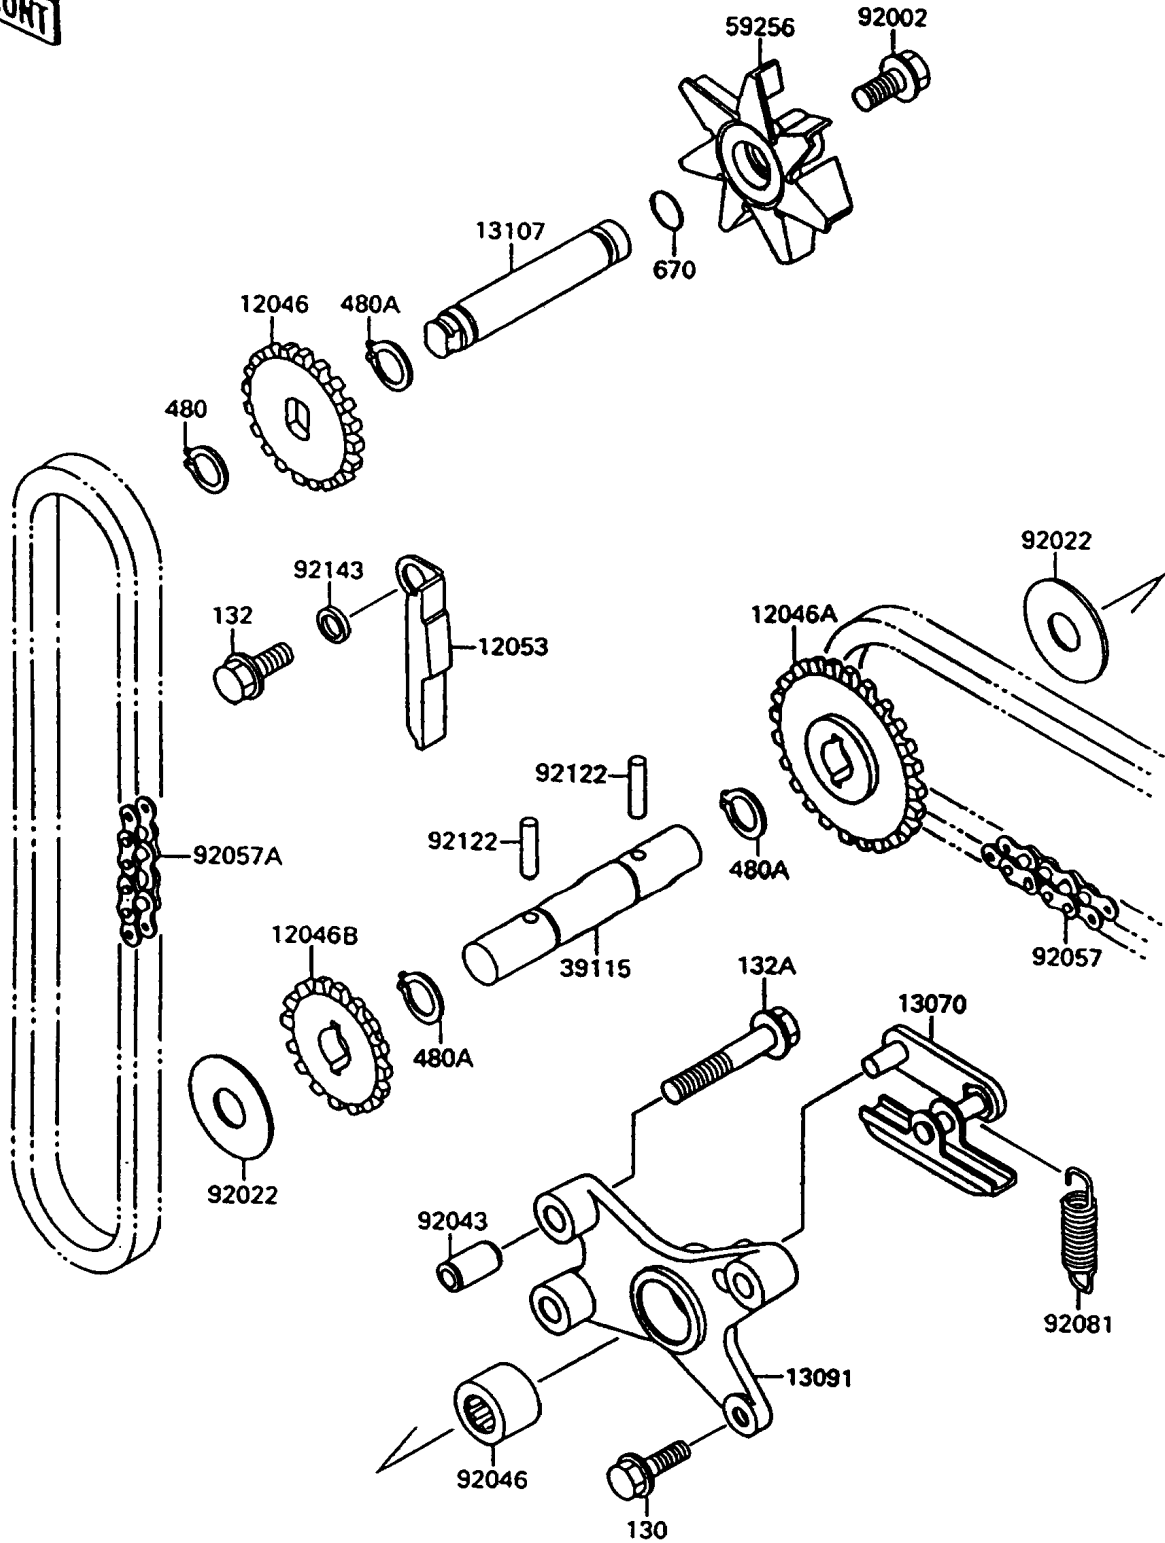

1997 Vulcan 1500 L

PARTS DIAGRAM

Water Pump

E3031

1997 Vulcan 1500 L

PARTS LIST

Water Pump

ITEM NAME

PART NUMBER

QUANTITY
