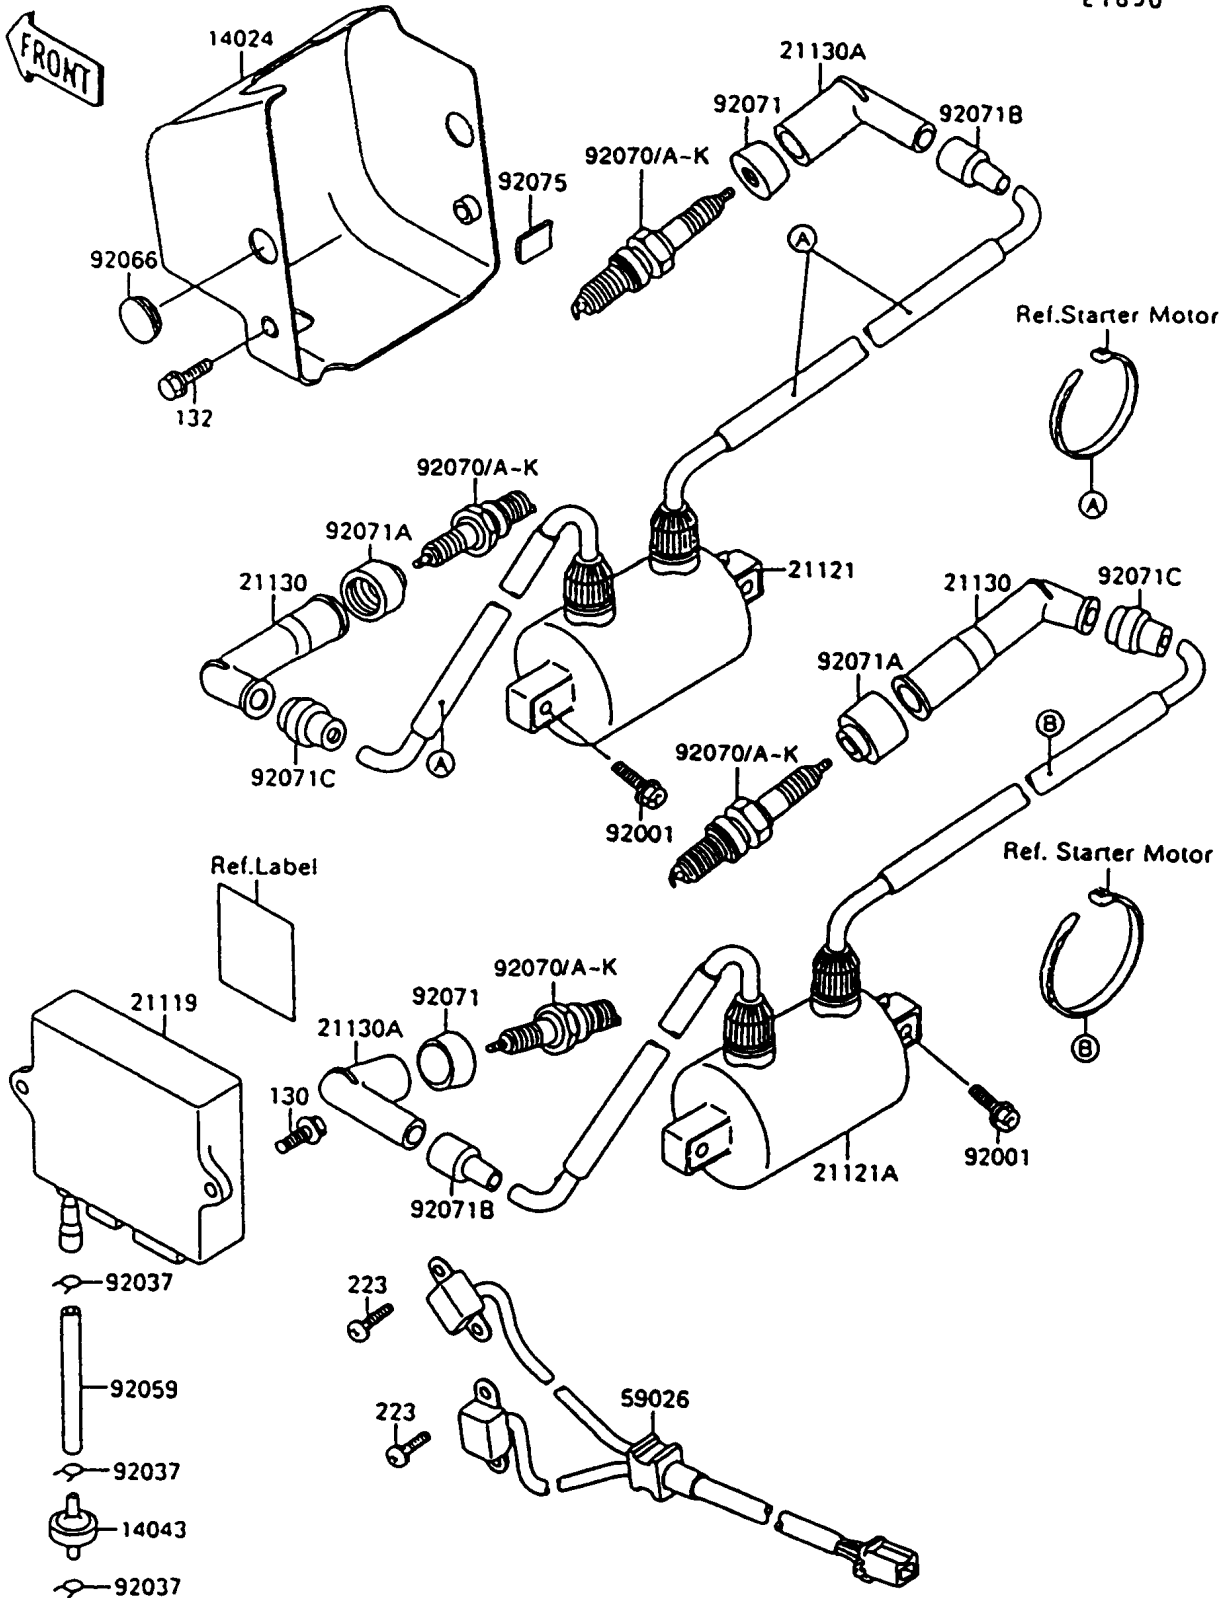

1997 Vulcan 1500 L

PARTS DIAGRAM

Ignition System

E1830

1997 Vulcan 1500 L

PARTS LIST

Ignition System

Kawasaki

Let the Good Times Roll®

ITEM NAME

PART NUMBER

QUANTITY
