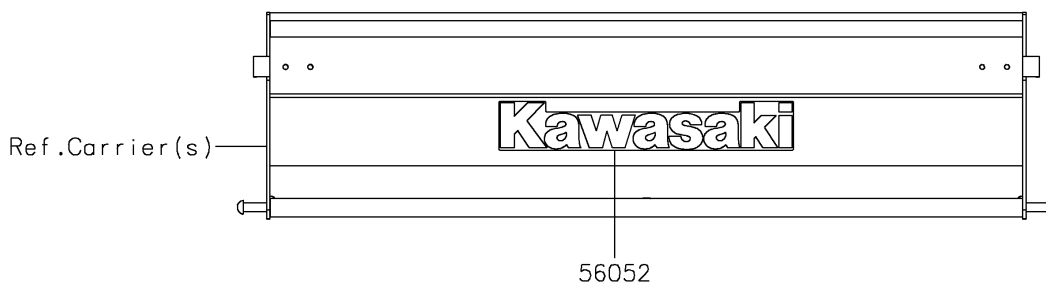

2023 MULE SX™

PARTS DIAGRAM

Decals

F2861

2023 MULE SX™

PARTS LIST

Decals

ITEM NAME	PART NUMBER	QUANTITY
MARK,KAWASAKI (Ref # 56052)	56052-1809	3
MARK,FR FENDER,MULE SX (Ref # 56054)	56054-2063	2