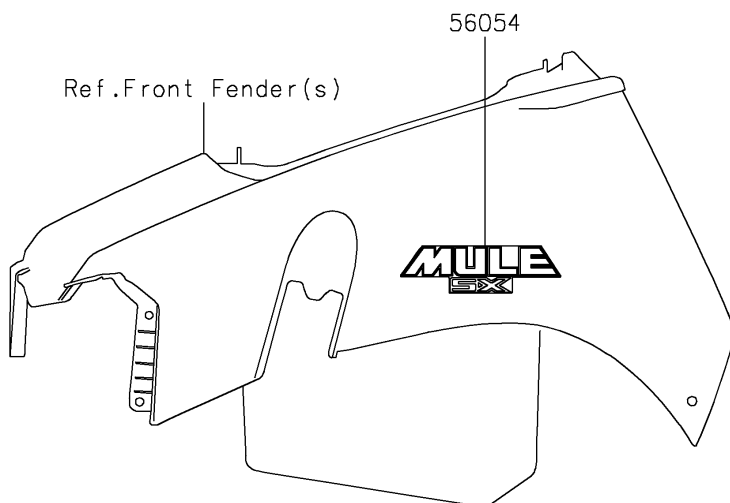

2023 MULE SX™

PARTS DIAGRAM

Decals

F2861

2023 MULE SX™

PARTS LIST

Decals

ITEM NAME	PART NUMBER	QUANTITY
MARK,KAWASAKI (Ref # 56052)	56052-1809	3
MARK,FR FENDER,MULE SX (Ref # 56054)	56054-2063	2