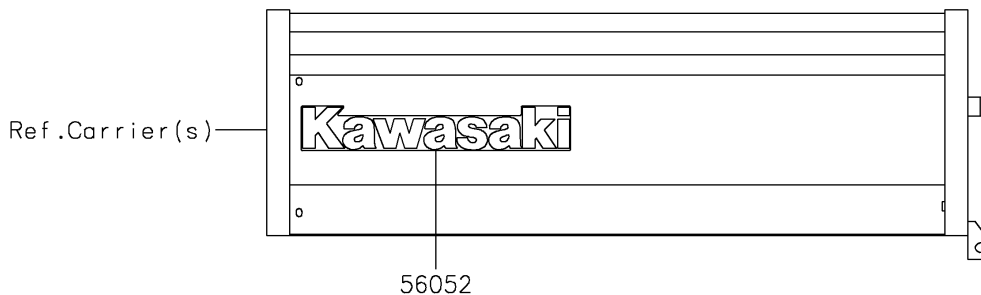

2023 MULE SX™

PARTS DIAGRAM

Decals

F2861

2023 MULE SX™

PARTS LIST

Decals

ITEM NAME	PART NUMBER	QUANTITY
MARK,KAWASAKI (Ref # 56052)	56052-1809	3
MARK,FR FENDER,MULE SX (Ref # 56054)	56054-2063	2