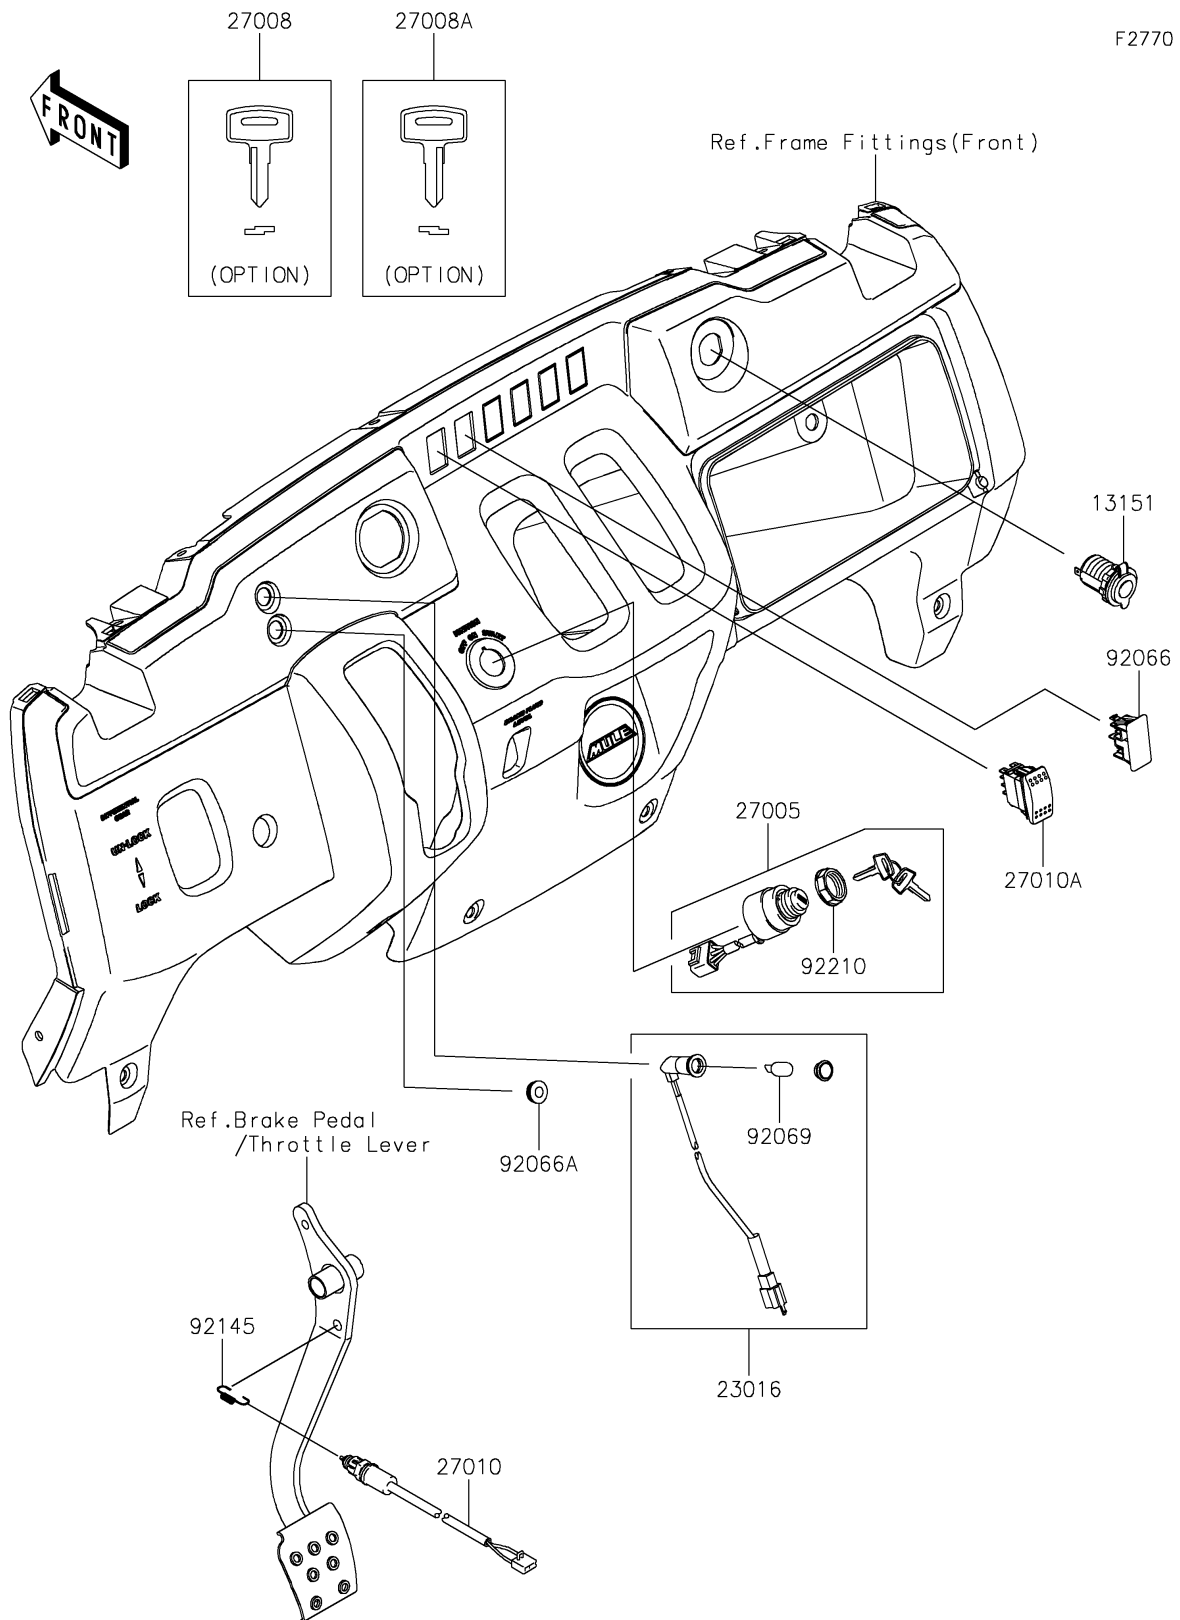

2022 MULE SX™

PARTS DIAGRAM

Ignition Switch

2022 MULE SX™

PARTS LIST

Ignition Switch

Kawasaki

Let the Good Times Roll®

ITEM NAME

PART NUMBER

QUANTITY
