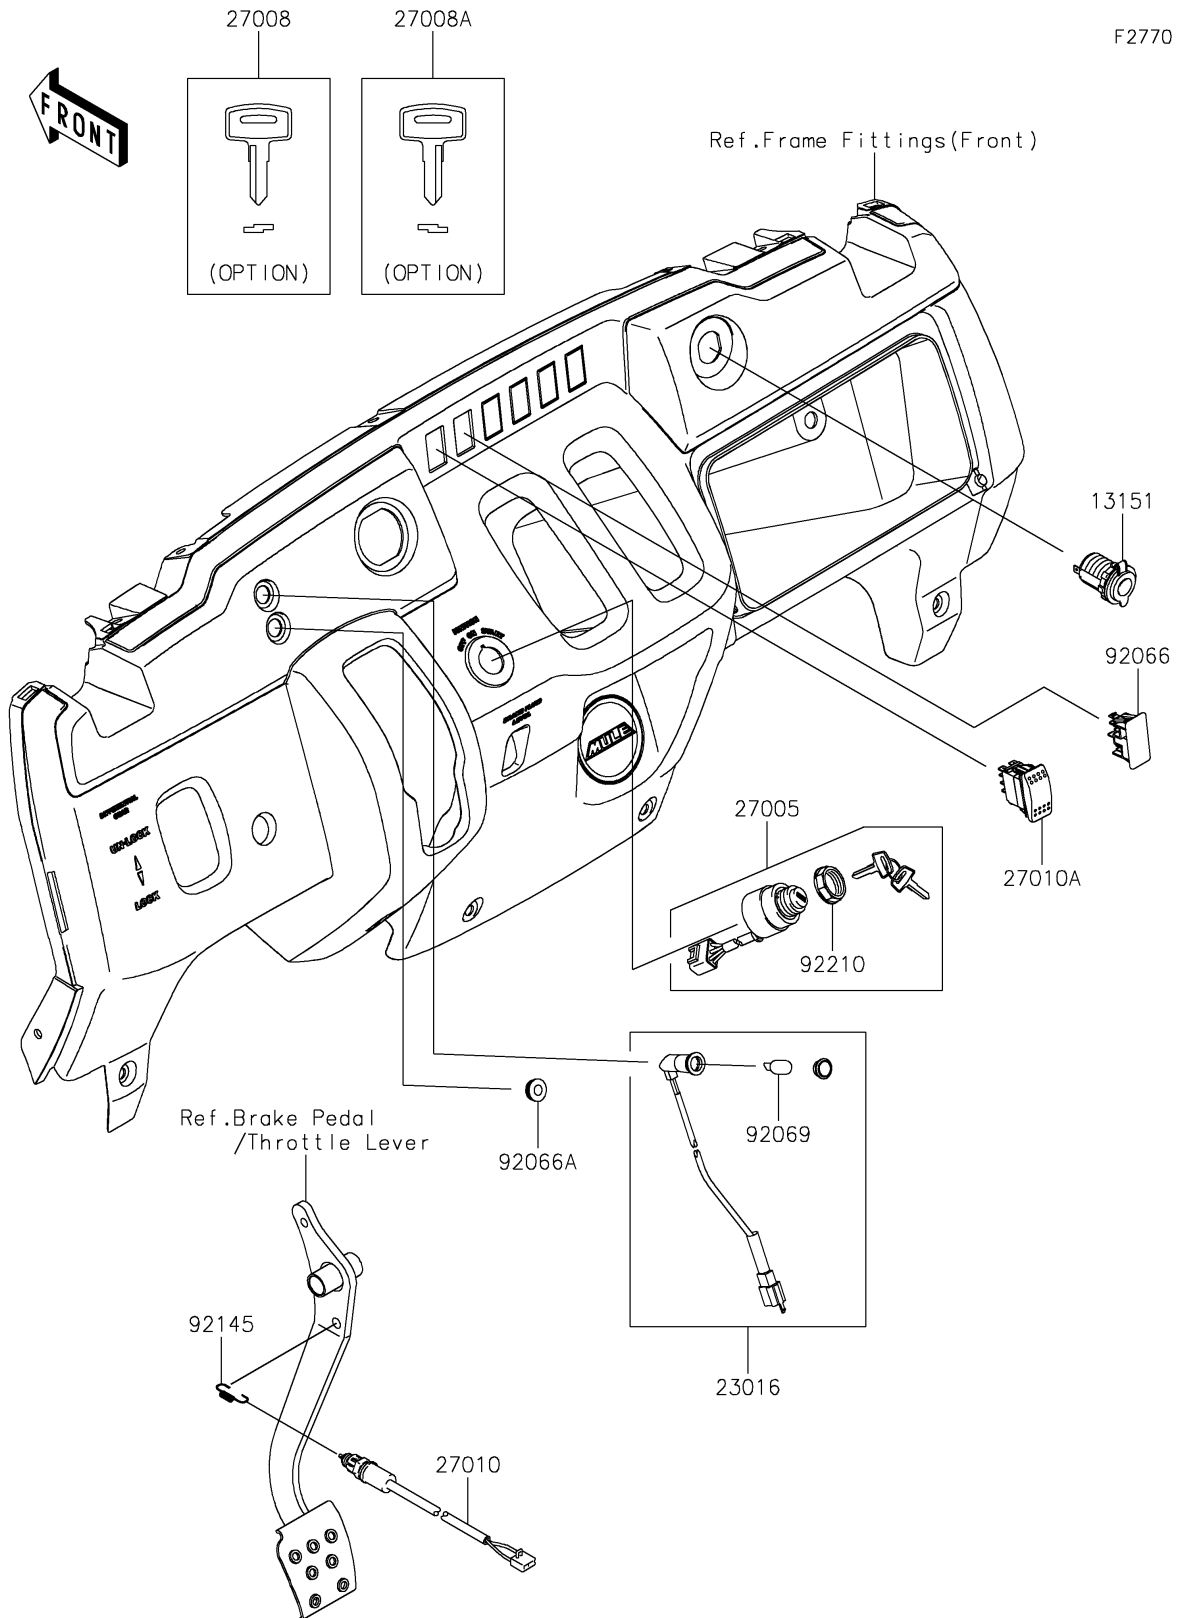

2021 MULE SX™

PARTS DIAGRAM

Ignition Switch

2021 MULE SX™

PARTS LIST

Ignition Switch

ITEM NAME

PART NUMBER

QUANTITY
