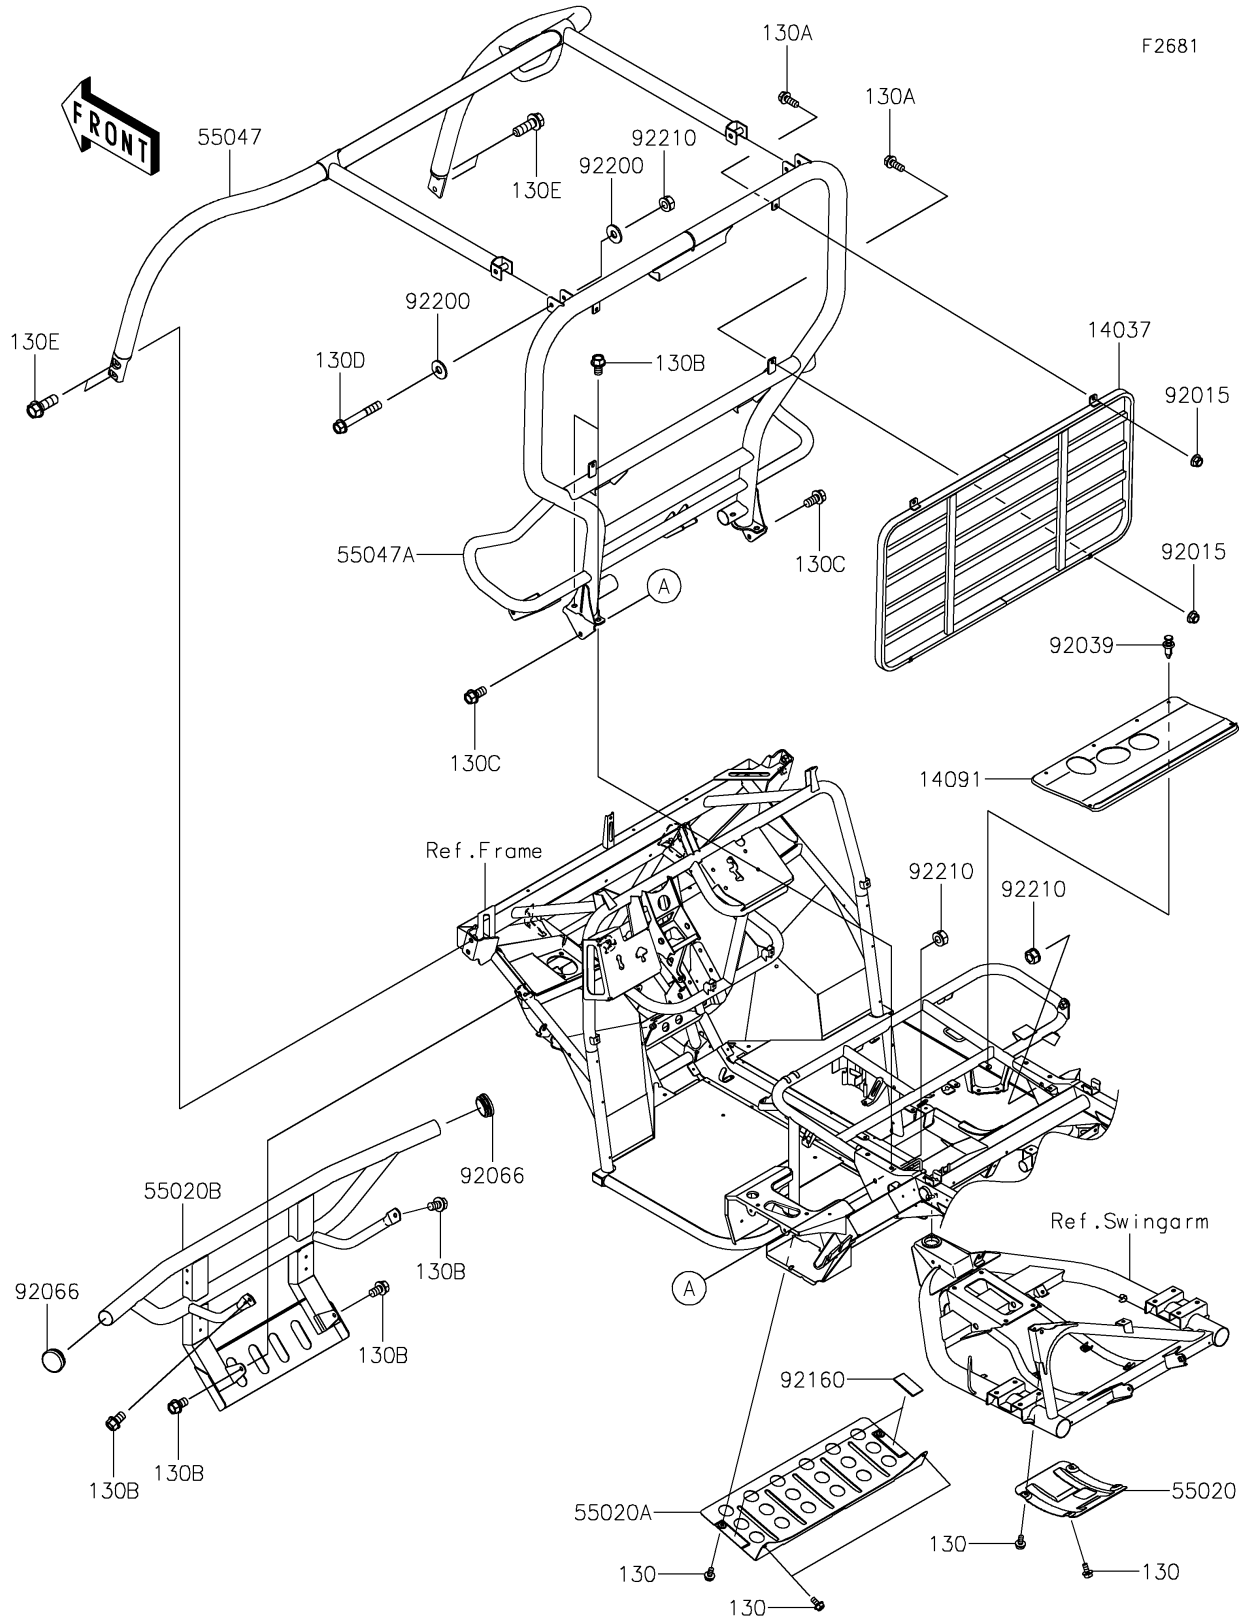

2022 MULE SX™

PARTS DIAGRAM

Guards/Cab Frame

2022 MULE SX™

PARTS LIST

Guards/Cab Frame

Kawasaki

Let the Good Times Roll®

ITEM NAME

PART NUMBER

QUANTITY
