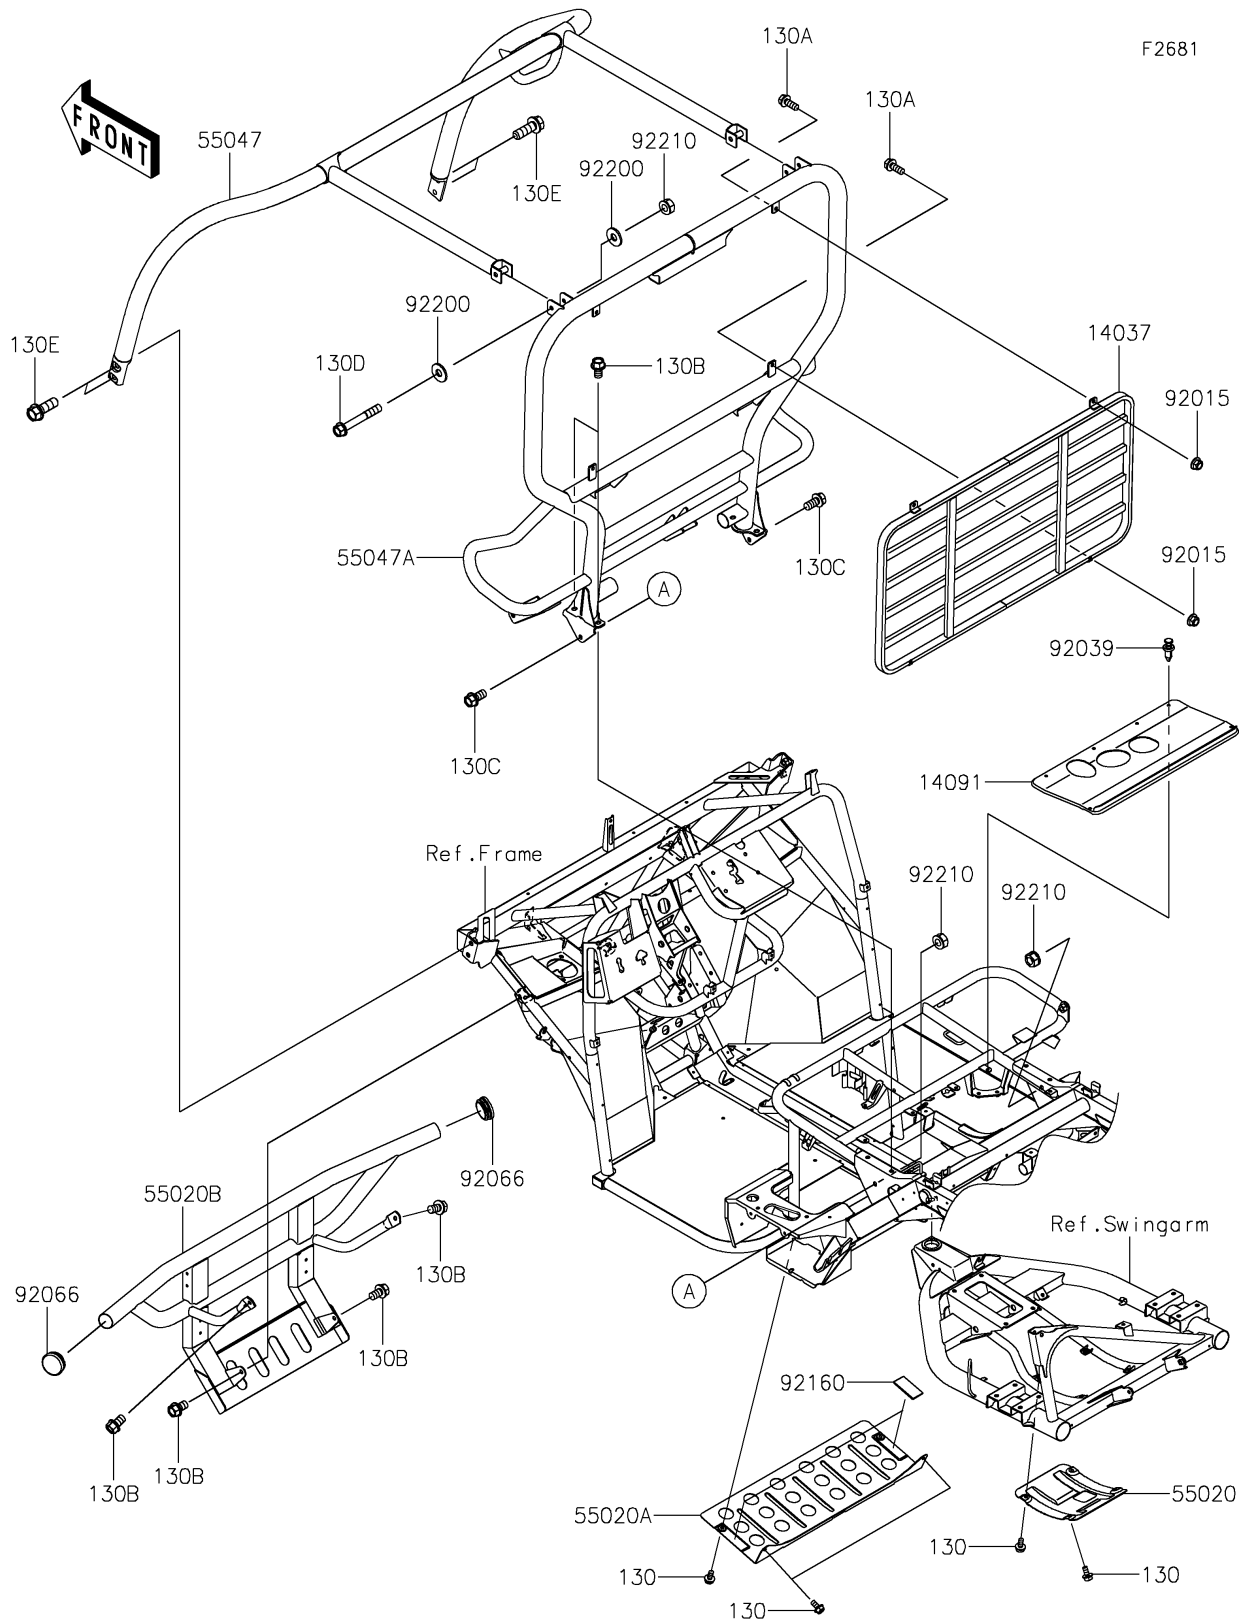

2021 MULE SX™

PARTS DIAGRAM

Guards/Cab Frame

2021 MULE SX™

PARTS LIST

Guards/Cab Frame

Kawasaki

Let the Good Times Roll®

ITEM NAME

PART NUMBER

QUANTITY
