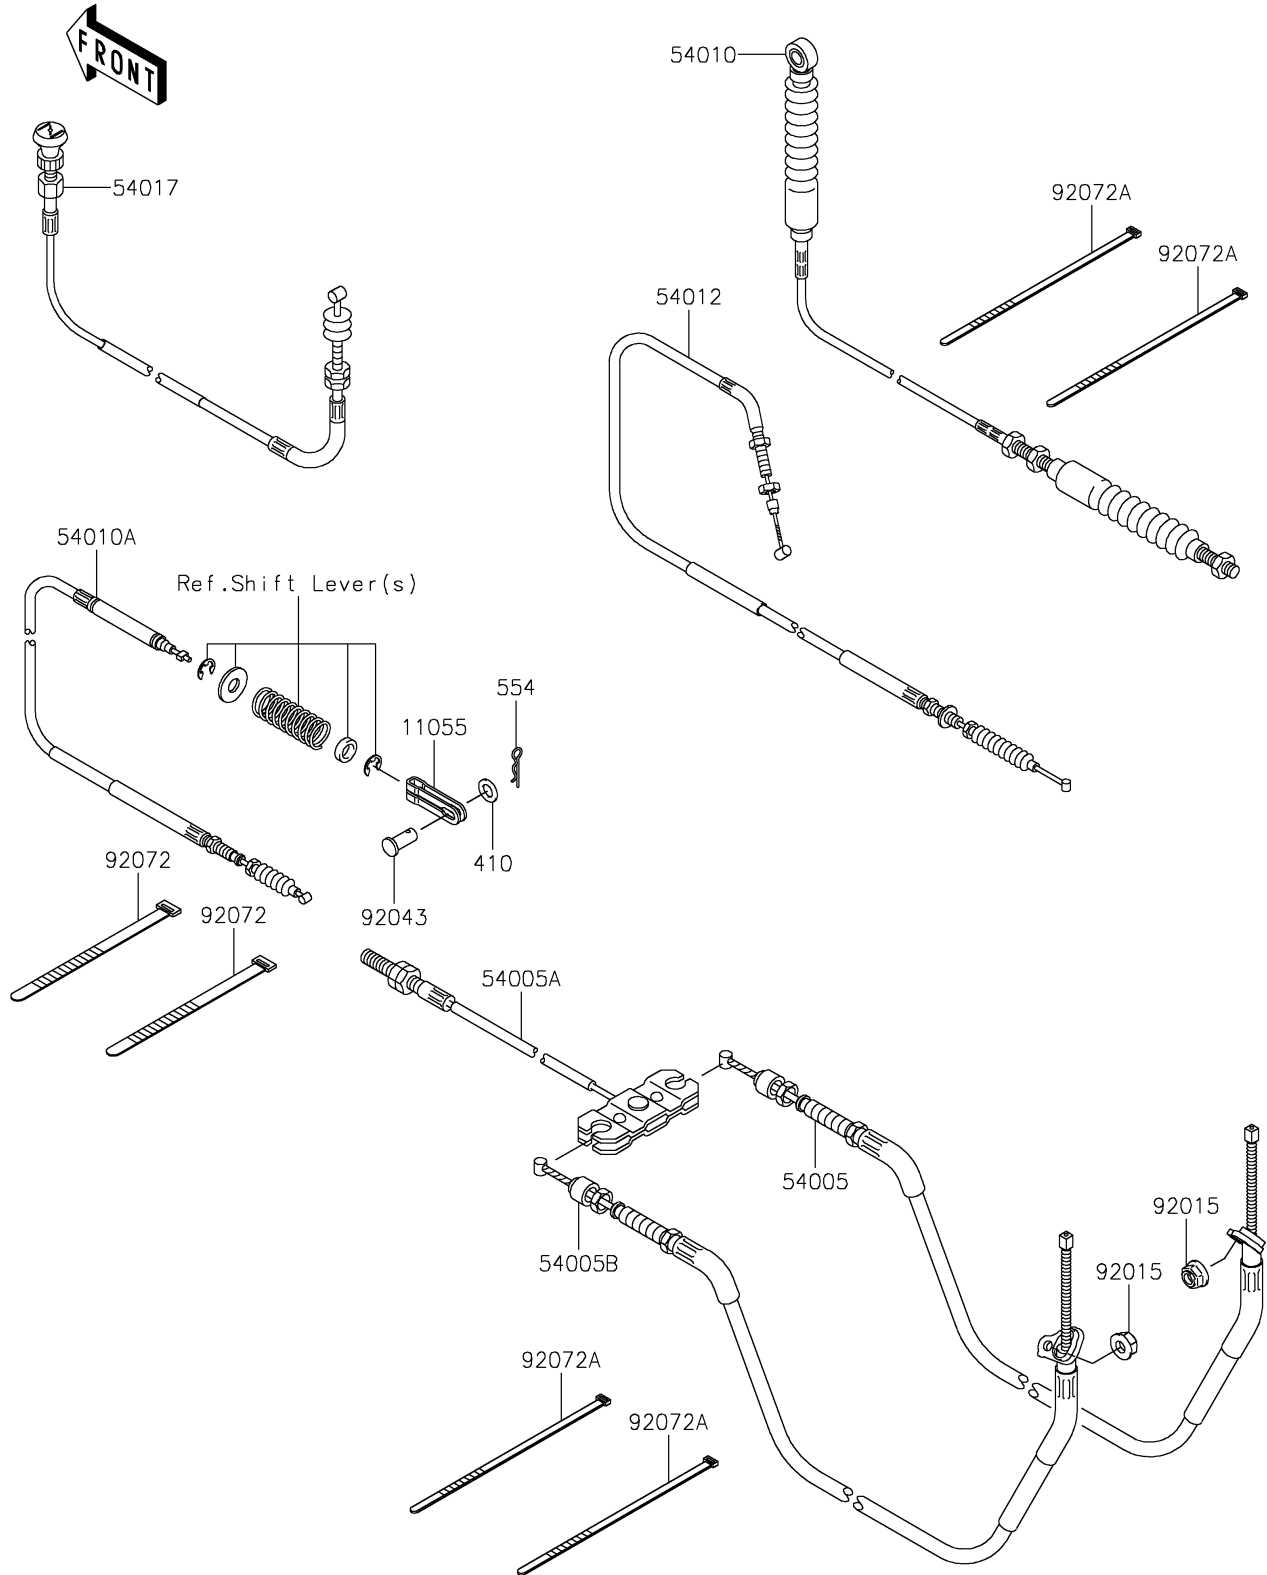

2022 MULE SX™

PARTS DIAGRAM

Cables

F2540

2022 MULE SX™

PARTS LIST

Cables

Kawasaki

Let the Good Times Roll®

ITEM NAME

PART NUMBER

QUANTITY
