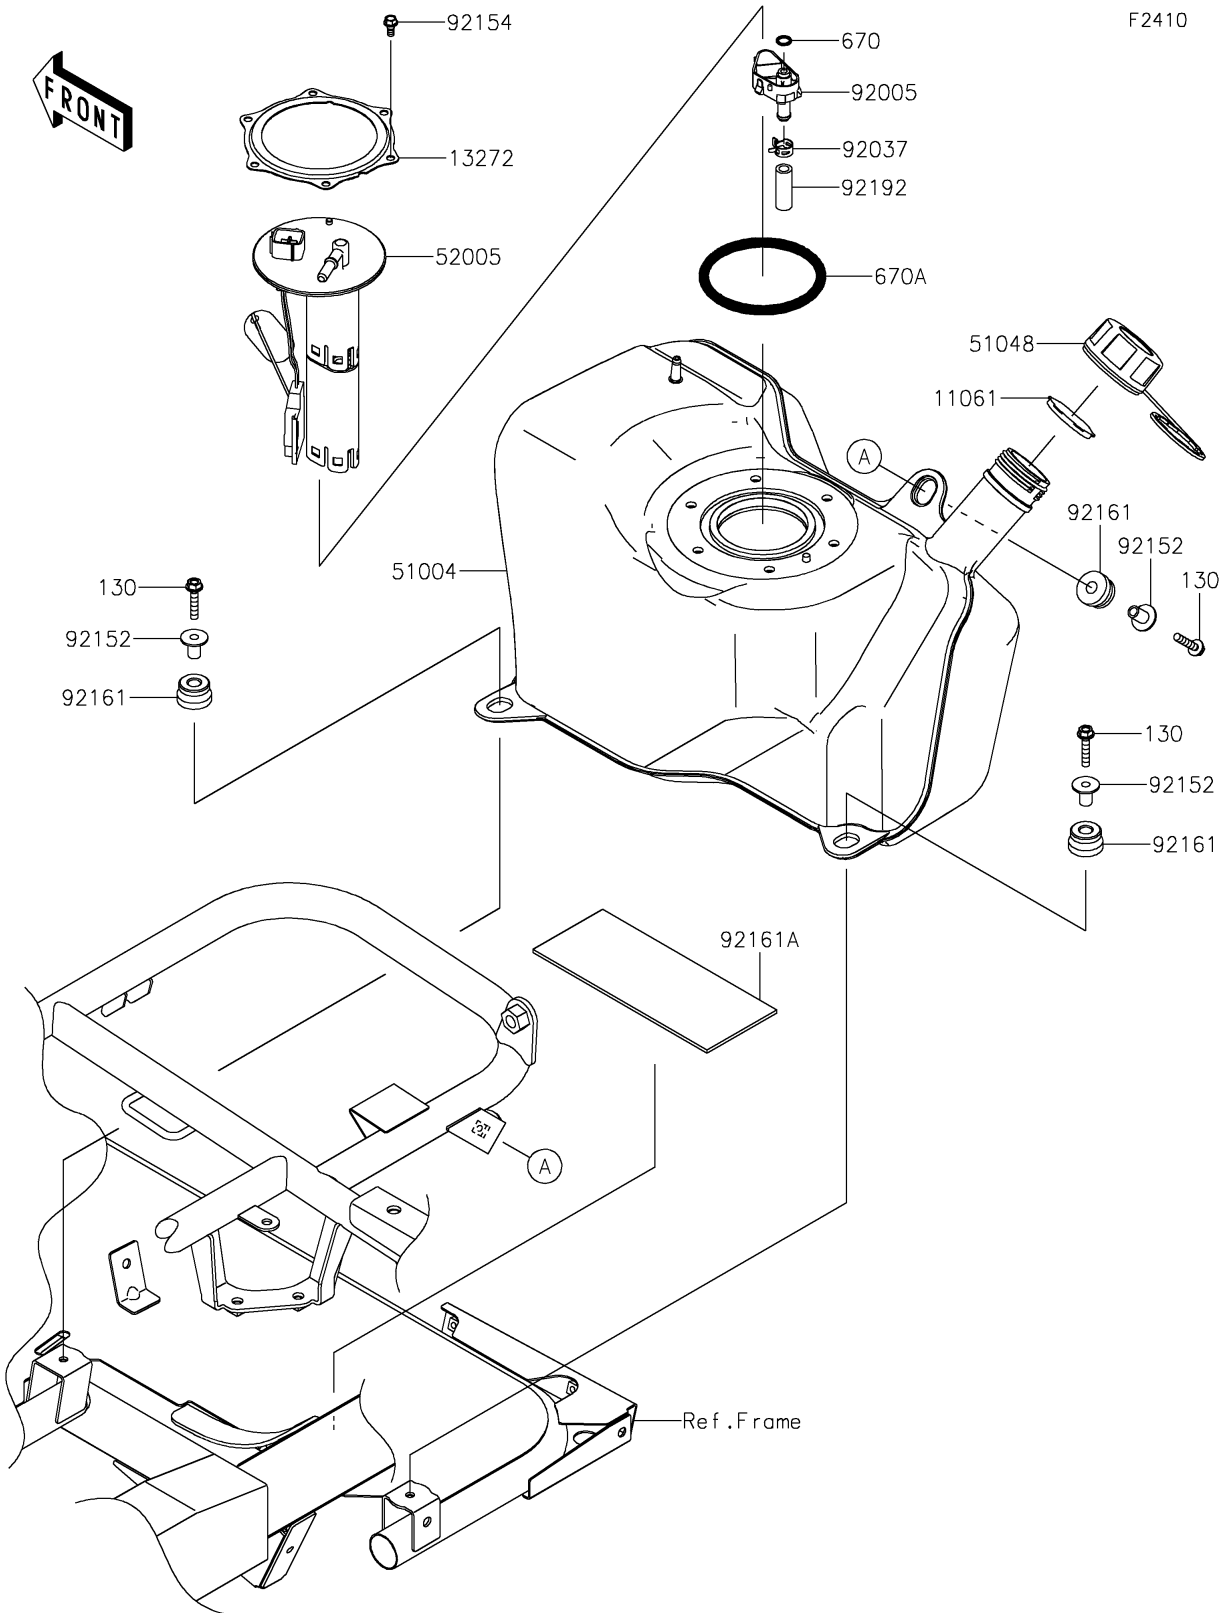

2021 MULE SX™

PARTS DIAGRAM

Fuel Tank

2021 MULE SX™

PARTS LIST

Fuel Tank

ITEM NAME

PART NUMBER

QUANTITY
