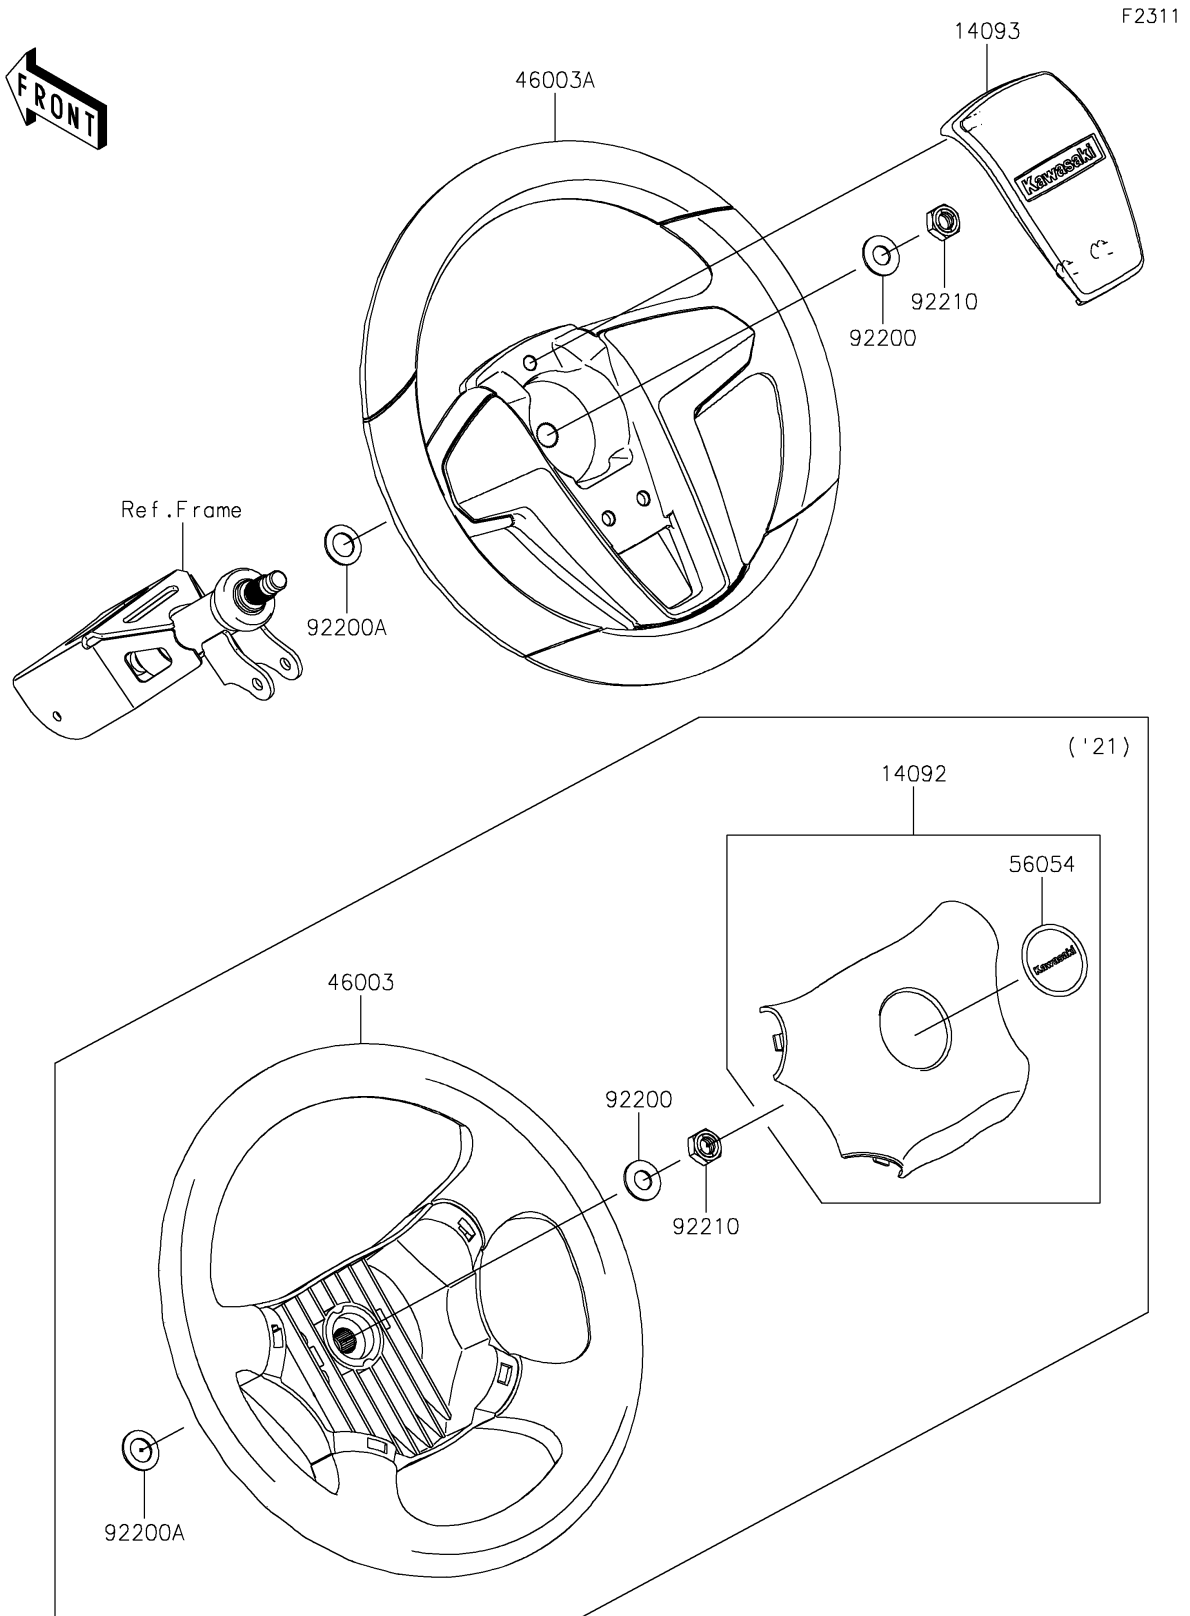

2021 MULE SX™

PARTS DIAGRAM

Steering Wheel

2021 MULE SX™

PARTS LIST

Steering Wheel

ITEM NAME

PART NUMBER

QUANTITY
