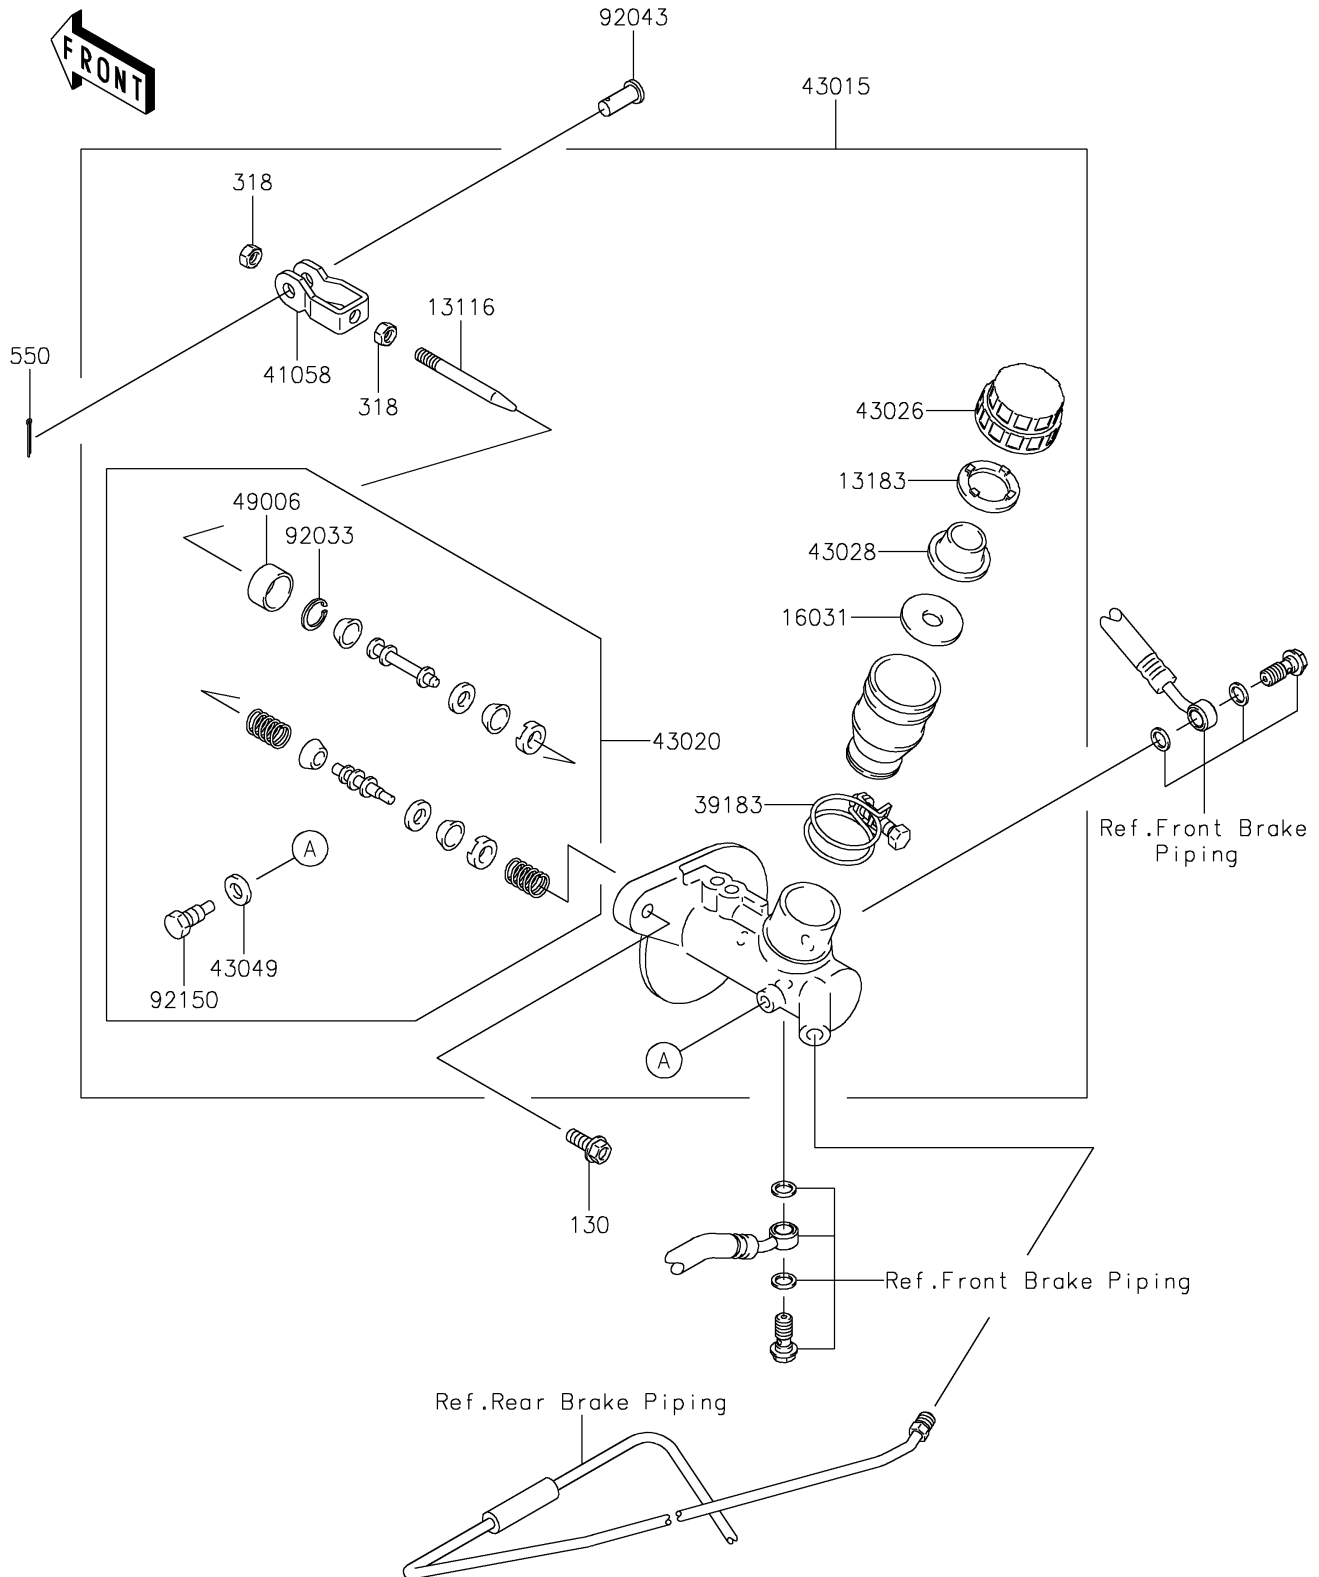

2022 MULE SX™

PARTS DIAGRAM

Master Cylinder

F2261

2022 MULE SX™

PARTS LIST

Master Cylinder

Kawasaki

Let the Good Times Roll®

ITEM NAME

PART NUMBER

QUANTITY
