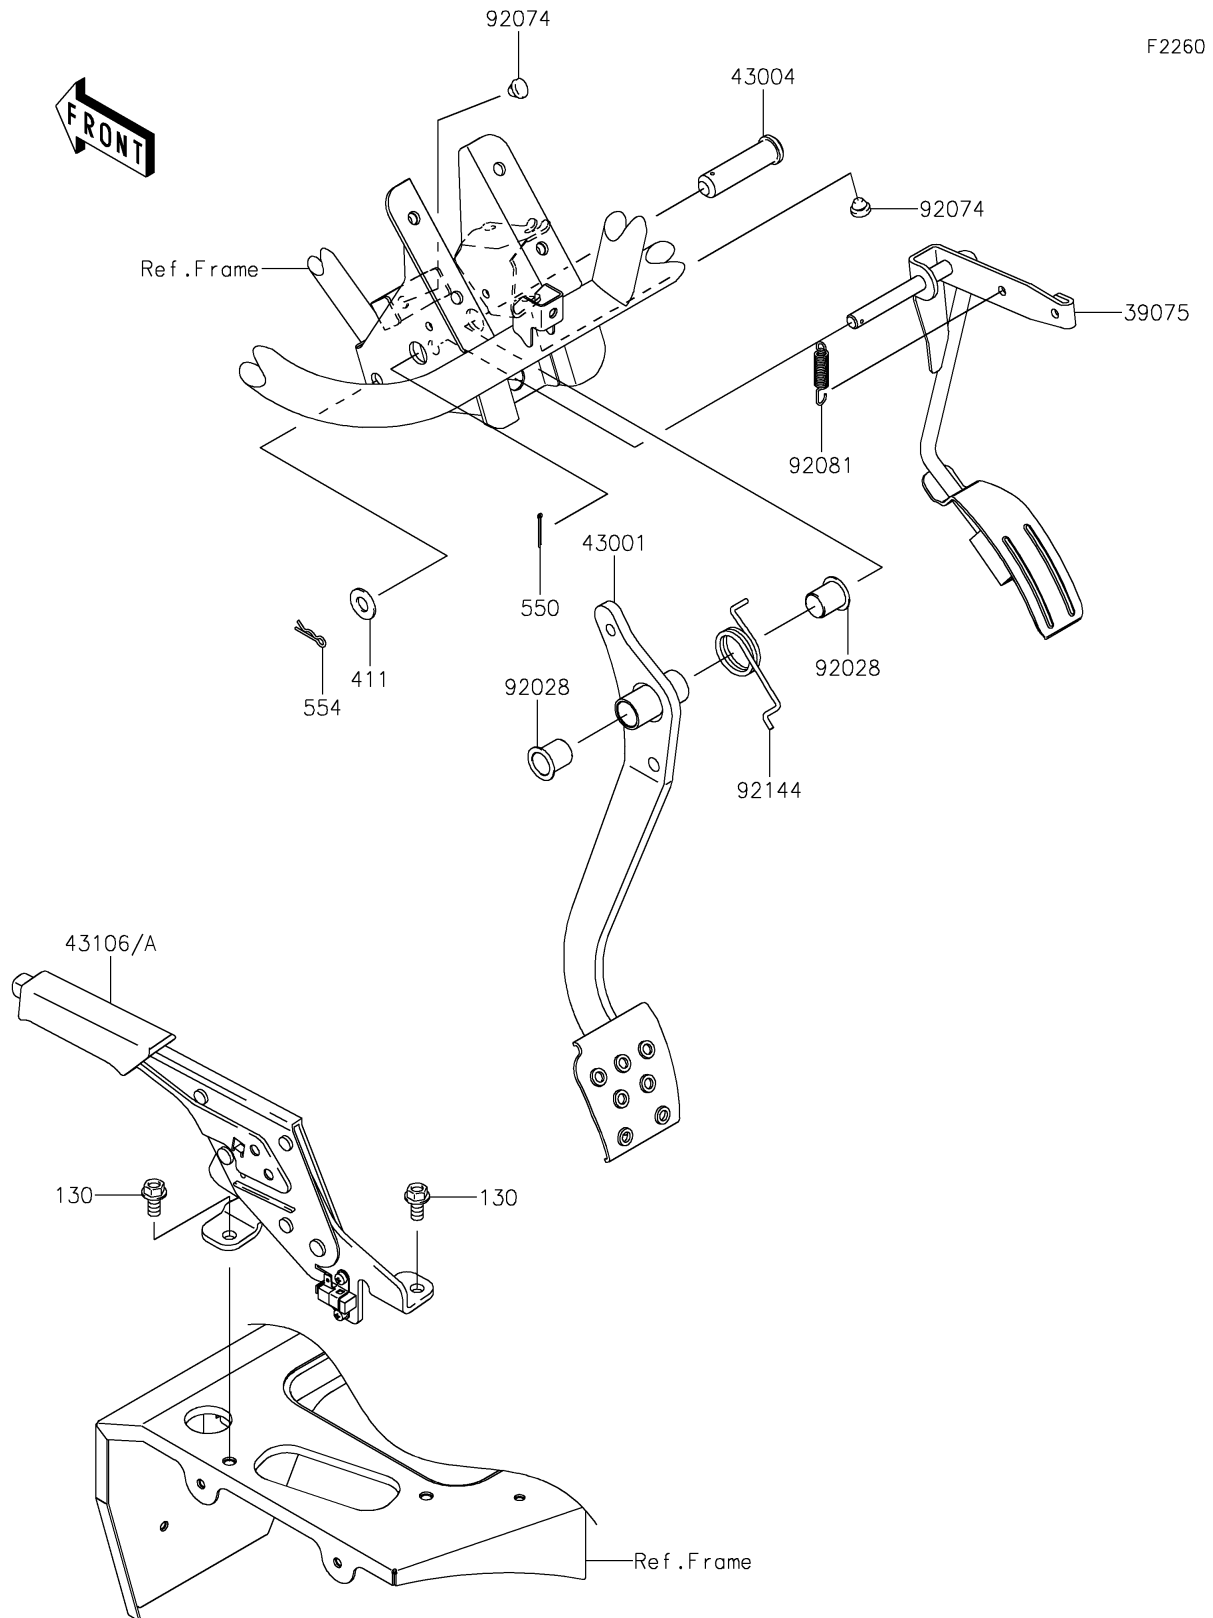

2022 MULE SX™

PARTS DIAGRAM

Brake Pedal/Throttle Lever

2022 MULE SX™

PARTS LIST

Brake Pedal/Throttle Lever

Kawasaki

Let the Good Times Roll®

ITEM NAME

PART NUMBER

QUANTITY
