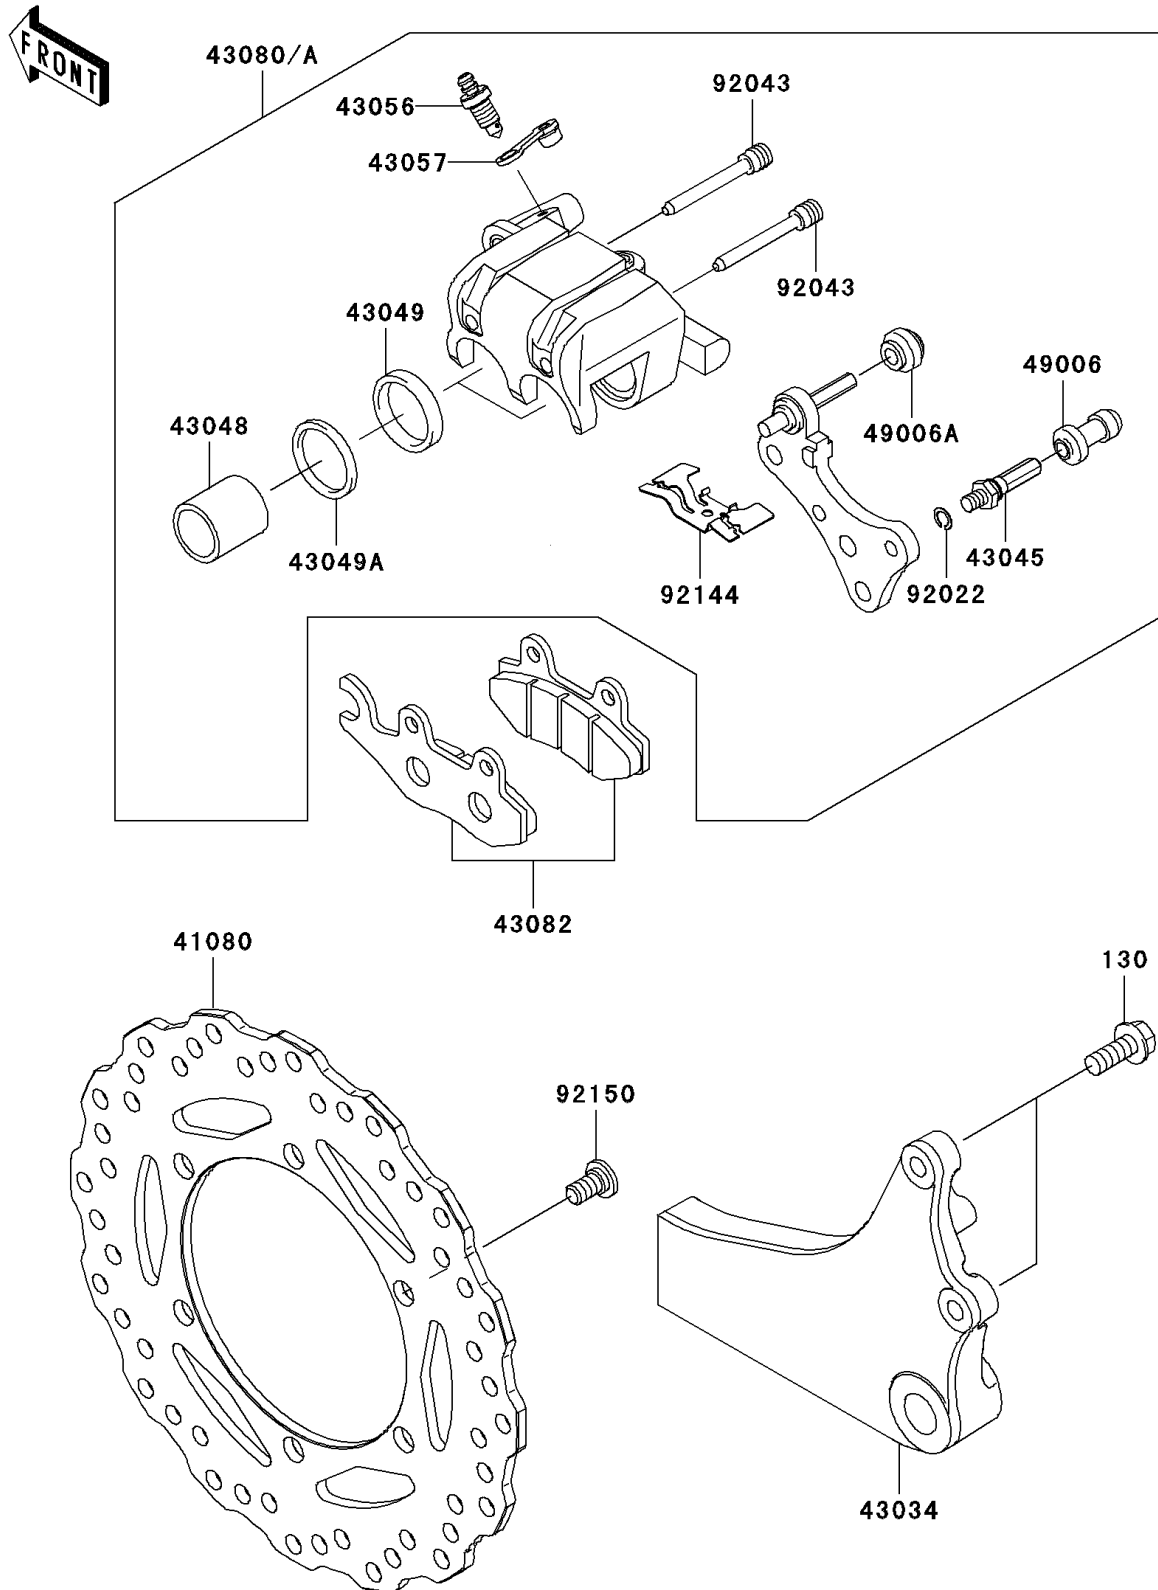

2009 KLR™ 650

PARTS DIAGRAM

Rear Brake

F2294

2009 KLR™ 650

PARTS LIST

Rear Brake

Kawasaki

Let the Good Times Roll®

ITEM NAME

PART NUMBER

QUANTITY
