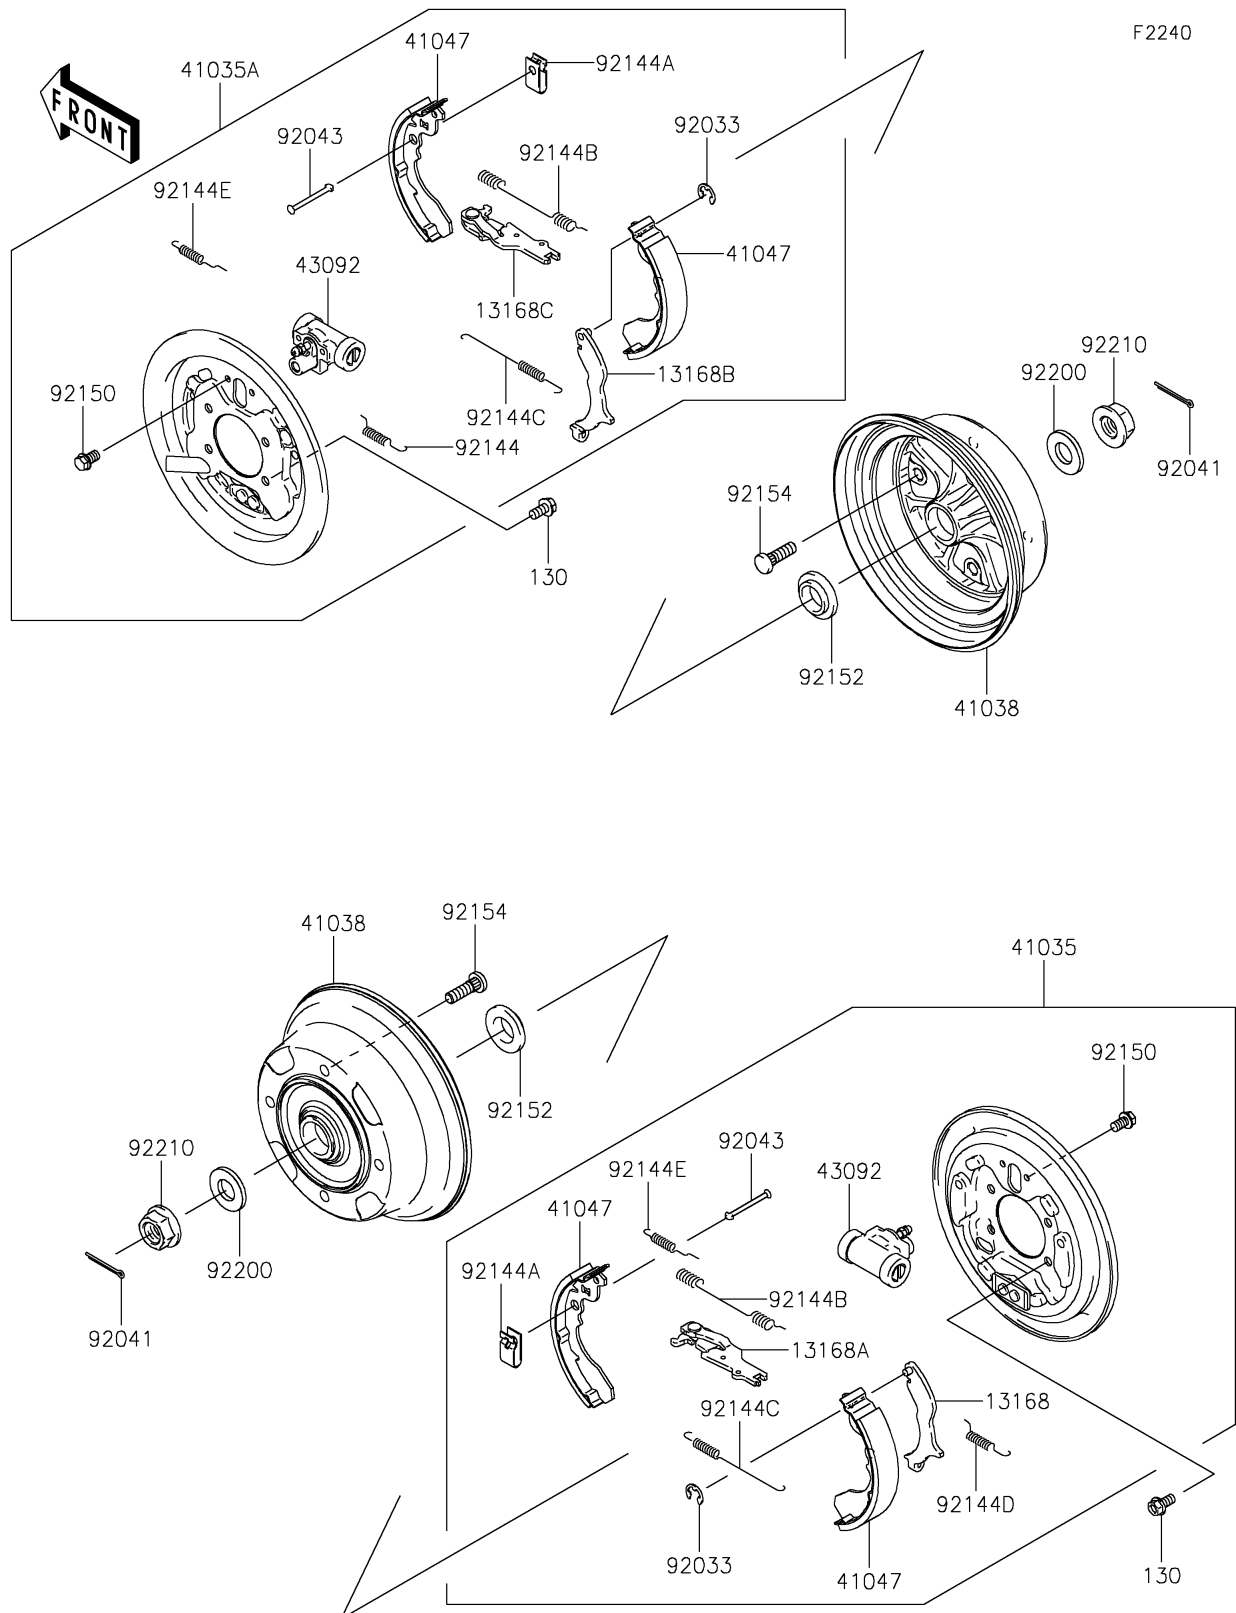

2022 MULE SX™

PARTS DIAGRAM

Rear Hubs/Brakes

2022 MULE SX™

PARTS LIST

Rear Hubs/Brakes

Kawasaki

Let the Good Times Roll®

ITEM NAME

PART NUMBER

QUANTITY
