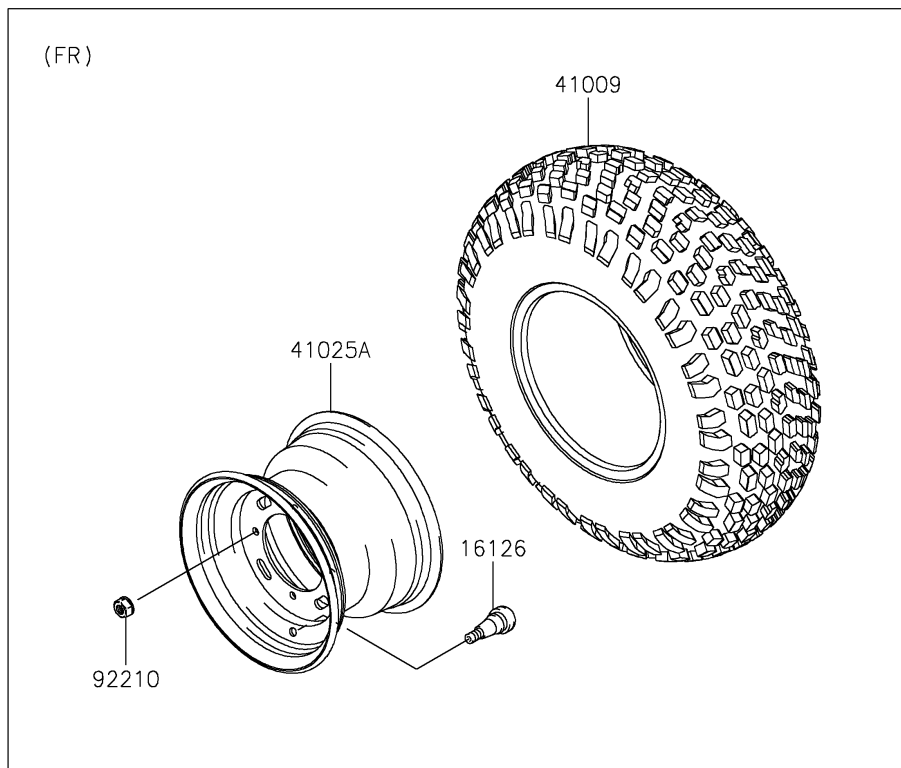

## PARTS DIAGRAM

### Wheels/Tires

F2210

## PARTS LIST

### Wheels/Tires

ITEM NAME	PART NUMBER	QUANTITY
VALVE (Ref # 16126)	16126-4001	4
TIRE,FR,22X9.00-10 4PR,DI-K109 (Ref # 41009)	41009-0767	2
TIRE,RR,22X11.00-10,K968 (Ref # 41009A)	41009-0768	2
RIM,RR,10X8.5,F.S.BLACK (Ref # 41025)	41025-0039-397	2
RIM,FR,10X7.0 AT,F.S.BLACK (Ref # 41025A)	41025-0040-397	2
NUT,LOCK,10MM (Ref # 92210)	92210-1204	16