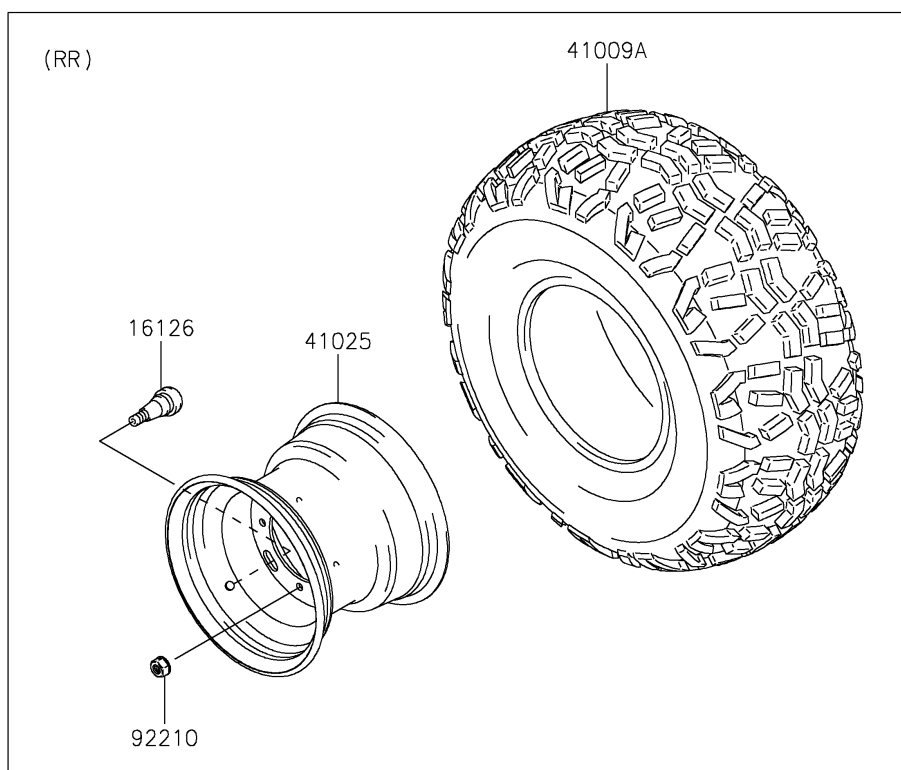

## PARTS DIAGRAM

### Wheels/Tires

F2210

## PARTS LIST

### Wheels/Tires

ITEM NAME	PART NUMBER	QUANTITY
VALVE (Ref # 16126)	16126-4001	4
TIRE,FR,22X9.00-10 4PR,DI-K109 (Ref # 41009)	41009-0767	2
TIRE,RR,22X11.00-10,K968 (Ref # 41009A)	41009-0768	2
RIM,RR,10X8.5,F.S.BLACK (Ref # 41025)	41025-0039-397	2
RIM,FR,10X7.0 AT,F.S.BLACK (Ref # 41025A)	41025-0040-397	2
NUT,LOCK,10MM (Ref # 92210)	92210-1204	16