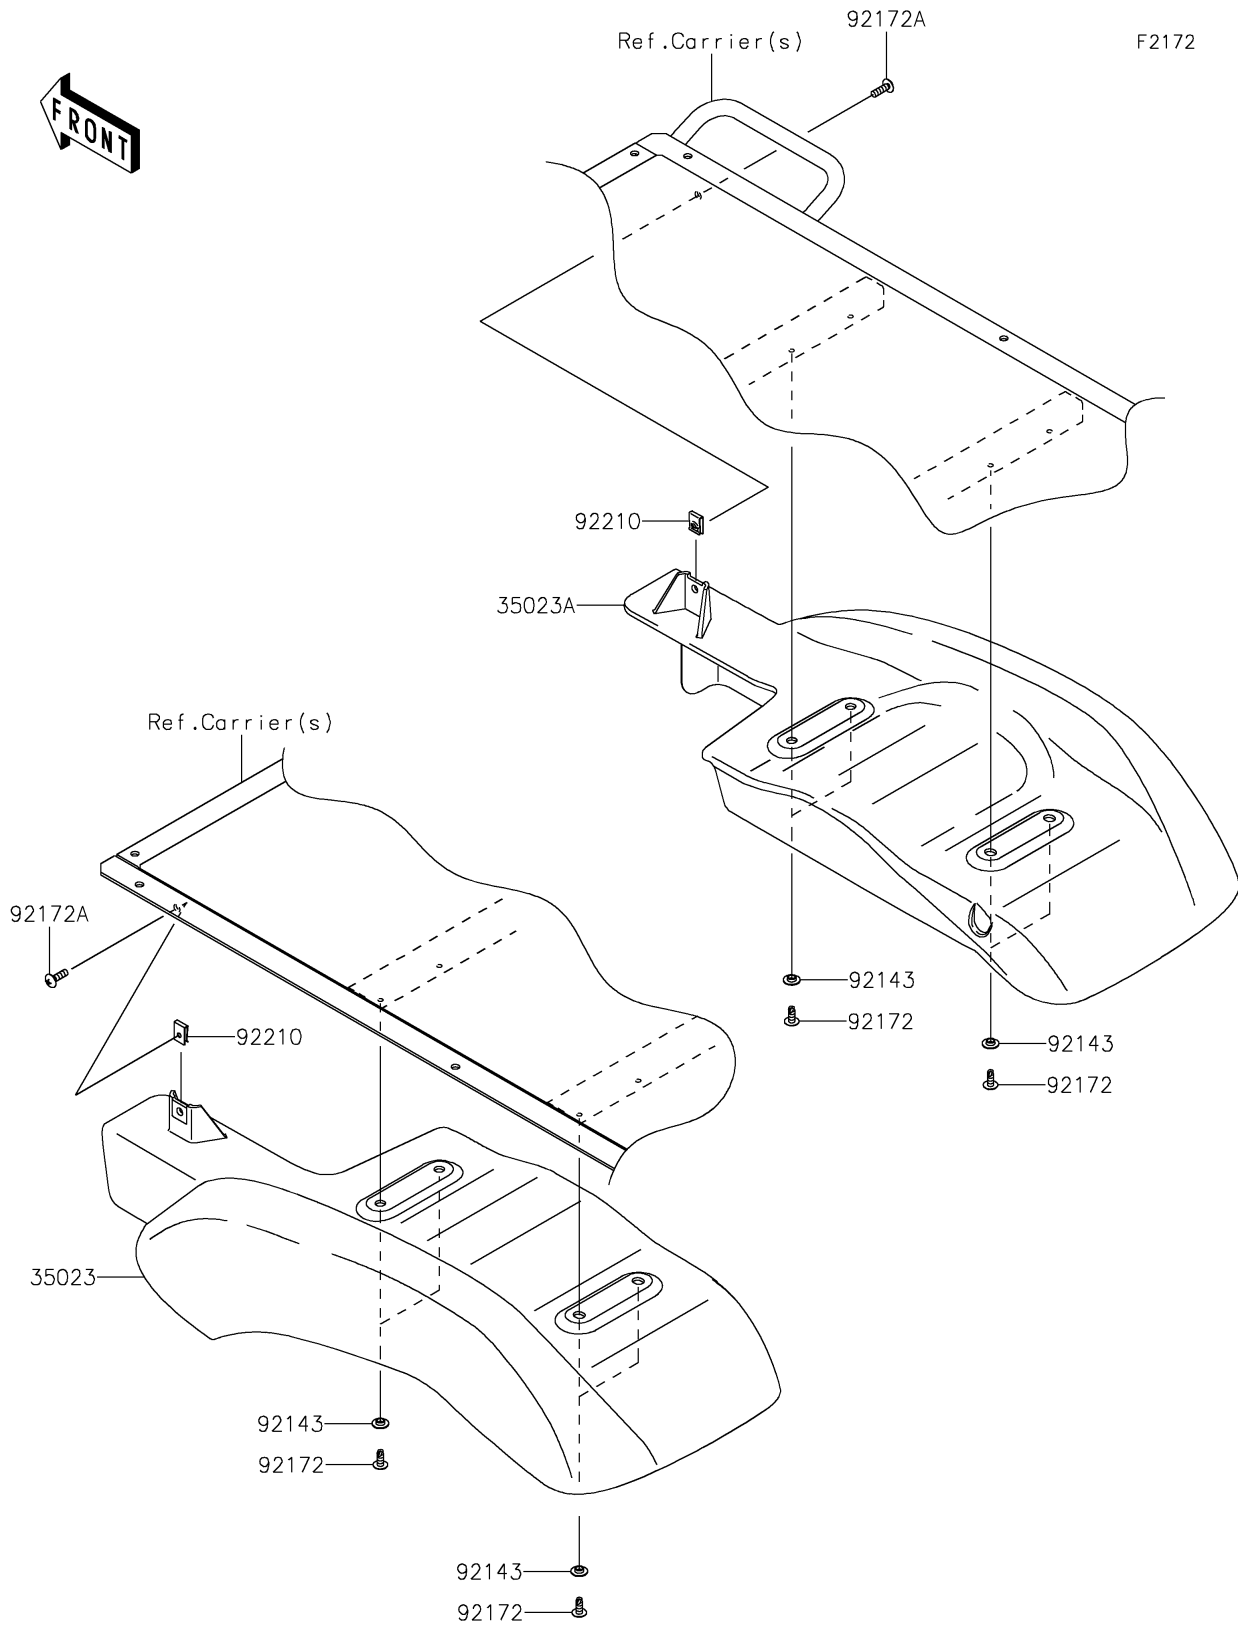

2023 MULE SX™

PARTS DIAGRAM

Rear Fender(s)

2023 MULE SX™

PARTS LIST

Rear Fender(s)

ITEM NAME	PART NUMBER	QUANTITY
FENDER-REAR,LH,F.BLACK (Ref # 35023)	35023-0045-6Z	1
FENDER-REAR,RH,F.BLACK (Ref # 35023A)	35023-0046-6Z	1
COLLAR (Ref # 92143)	92143-1087	8
SCREW,TAPPING,6X16 (Ref # 92172)	92172-0739	8
SCREW,TAPPING,6X20 (Ref # 92172A)	92172-0883	2
NUT,LEAF SPRING,6MM (Ref # 92210)	92210-0624	2