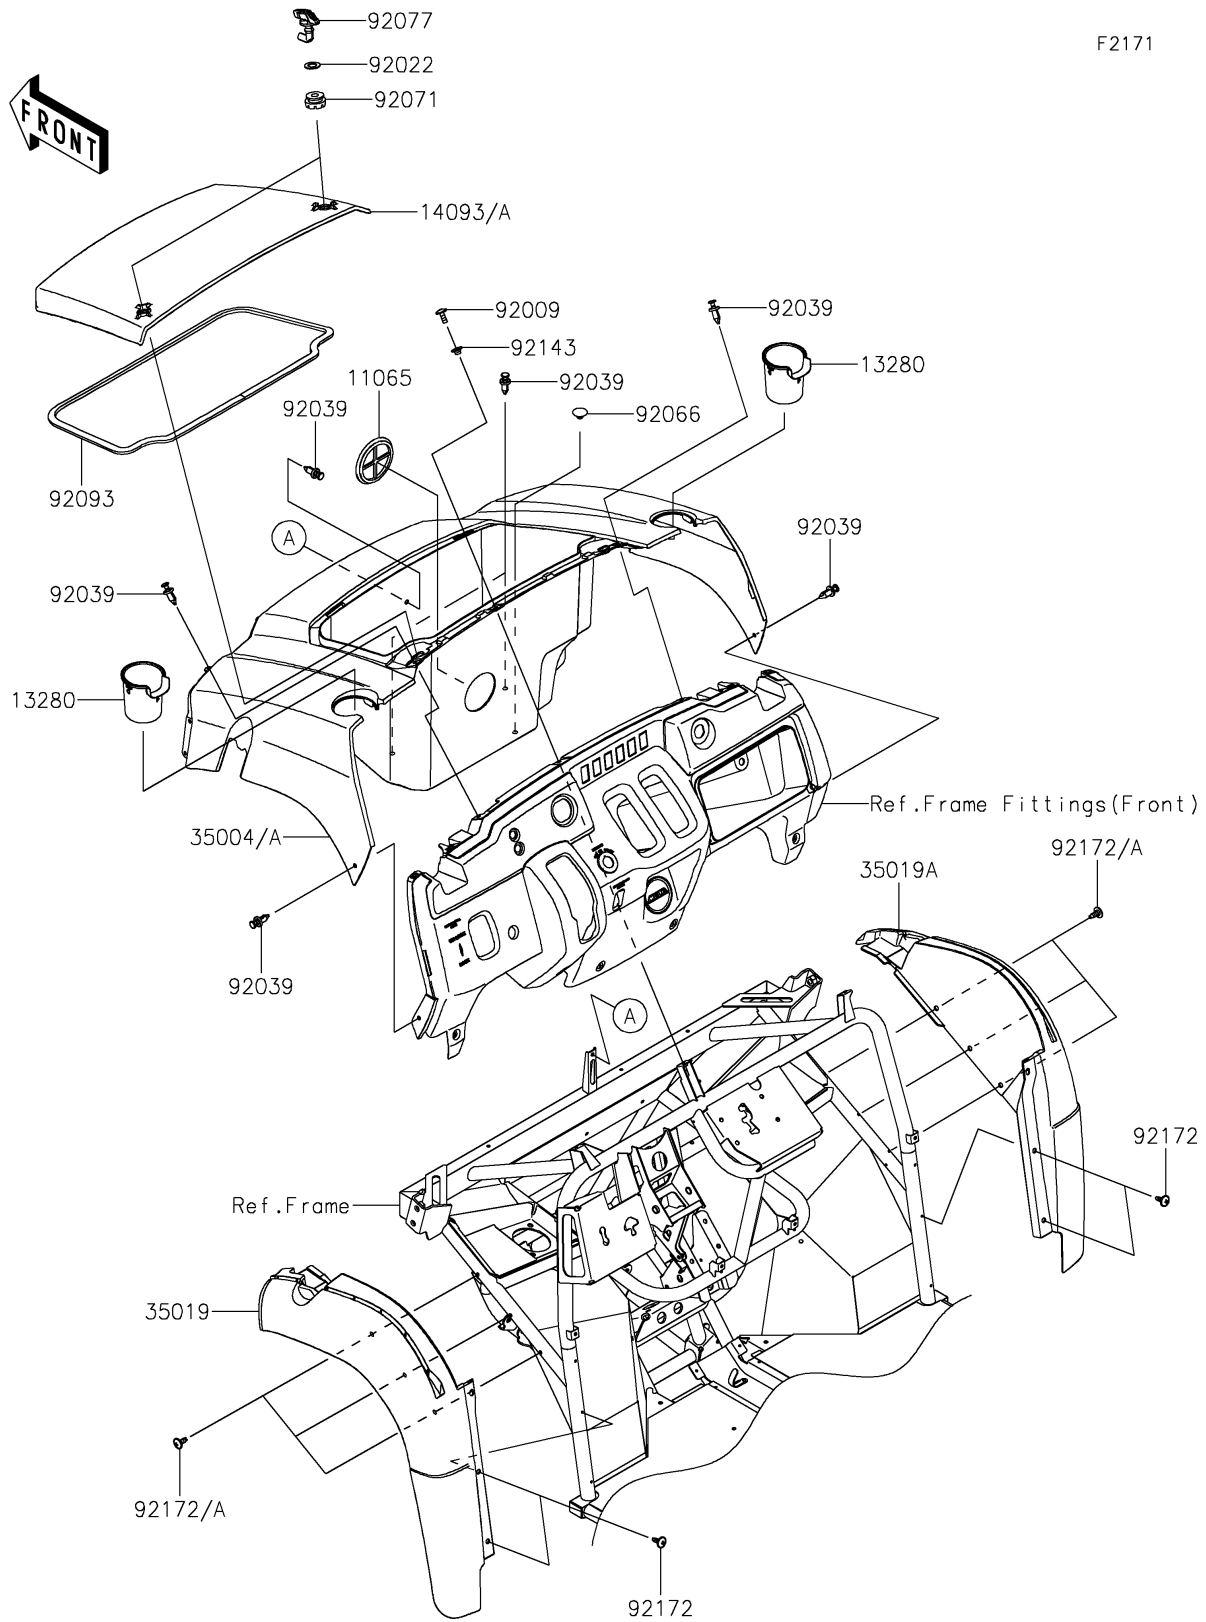

2021 MULE SX™

PARTS DIAGRAM

Front Fender(s)

F2171

2021 MULE SX™

PARTS LIST

Front Fender(s)

ITEM NAME

PART NUMBER

QUANTITY
